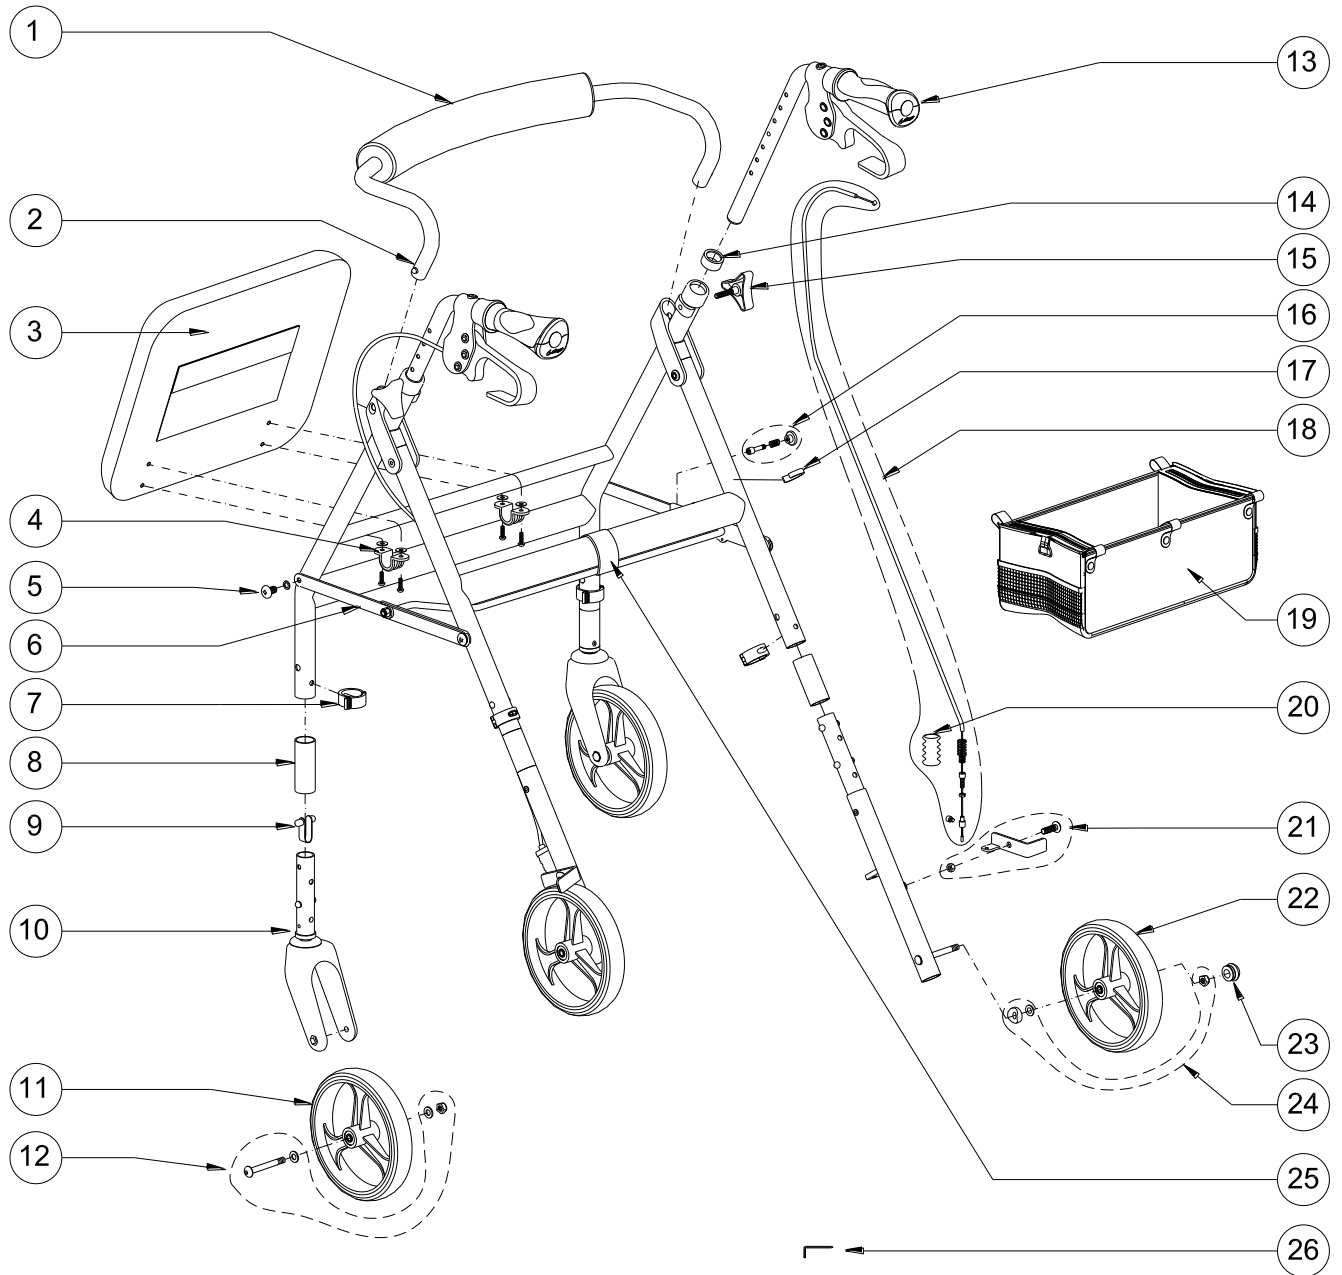

700-942 (TITANIUM)
AIRGO ADVENTURE-EIGHT, ROLLATOR
DUAL-HEIGHT, 8" WHEELS, AIRGO-HANDLES, VINYL SEAT AND CURVED BACKREST

700-942 (TITANIUM)
AIRGO ADVENTURE-EIGHT, ROLLATOR
DUAL-HEIGHT, 8" WHEELS, AIRGO-HANDLES, VINYL SEAT AND CURVED BACKREST

Item #	AMG Part #	Item Description	Qty Per Unit	Sold by	UOM
1.	B01-204	Curved Backrest Assembly (Curved Black Tube & 19mm, Foam, Airgo Nylon Cover, 2 Push-Buttons & 2 Springs)	1	1	EA
2.	B01-811	Push-Button & Spring (2 each / set)	1	1	ST
3.	B01-270	Vinyl Seat Cushion (14" x 12") with Hardware (2 Brackets, 2 Screws M5x15 & 4 Washers)	1	1	EA
4.	B01-816	Hardware for Seat (2 Brackets, 4 Screws M5x15mm & 4 Washers)	1	1	ST
5.	B01-824	Hardware for Folding Mechanism (4 Screws M5x6mm, 4 Steel Washers & 2 white Washers)	1	1	ST
6.	B01-083N	Folding Mechanism, Complete with Locking System	1	1	ST
7.	A01-241	E-Clip, Black – 4 ea / set	1	1	ST
8.	A01-511 TI	3" Extension Tubing, Titanium (4 each / set)	1	1	ST
9.	A01-260	Push-Buttons with Spring Assembly (2ea / set)	4	1	ST
10.	B01-125N	Front Fork Assy for Airgo 8" Wheel (Plastic Fork & Aluminum Housing with Slotted Spring Pin)	2	1	EA
11.	B01-146	8"x1.4" Hugo Front Wheel (PU Tire, 3 Spokes Hub, Bushing & 2 Bearings)	2	1	EA
12.	B01-832	Hardware for 8" Front Wheel (Bolt M8x78.5mm, 2 Washers & Nut)	2	1	ST
13.	B01-027L	Left Airgo Handle Bar with Brake Handle Assy (Handle Bar, Brake Handle with Housing & Hardware, Left Grey Airgo-Handle Grip & End Plug)	1	1	EA
	B01-027R	Right Airgo Handle Bar with Brake Handle Assy (Handle Bar, Brake Handle with Housing & Hardware, Right Grey Airgo-Handle Grip & End Plug)	1	1	EA
14.	A01-206	Anti-Rattle, Plastic	2	1	EA
15.	A01-415	Triangular Knob, M6x30mm	2	1	EA
16.	B01-090	Locking Subassembly for Folding Mechanism (Red Button, Spring & Pin)	1	1	ST
17.	A01-243	Cable-Clip, Black – 2 ea / set	1	1	ST
18.	B01-157	Brake Cable & Sleeve Assembly (Cable, Sleeve 860mm, Adjustment Screw, Spring, Spring Sleeve, Cable Stopper with Screw M5x6mm & Fishtail Stopper)	2	1	ST
19.	A01-491	Soft Basket for "Airgo Adventure", Black	1	1	EA
20.	A01-419	Spring Sleeve, Black	2	1	EA
21.	B01-159L	Bottom Brake Assembly, Left (Bolt M6x22mm, Left Brake Pad & Nut)	1	1	ST
	B01-159R	Bottom Brake Assembly, Right (Bolt M6x22mm, Right Brake Pad & Nut)	1	1	ST
22.	B01-147	8"x1.4" Hugo Rear Wheel (PU Tire, 3 Spokes Hub, Bushing & 2 Bearings)	2	1	EA
23.	A01-453	Hub Cap for Wheel	2	1	EA
24.	B01-845	Hardware for Rear Wheel (Locknut M8, Curved Washer & Steel Washer)	2	1	ST
25.	A01-433	Velcro Strap for Folding Bar (Black)	1	1	EA
26.	A01-705	#4mm Allen Key	1	1	EA