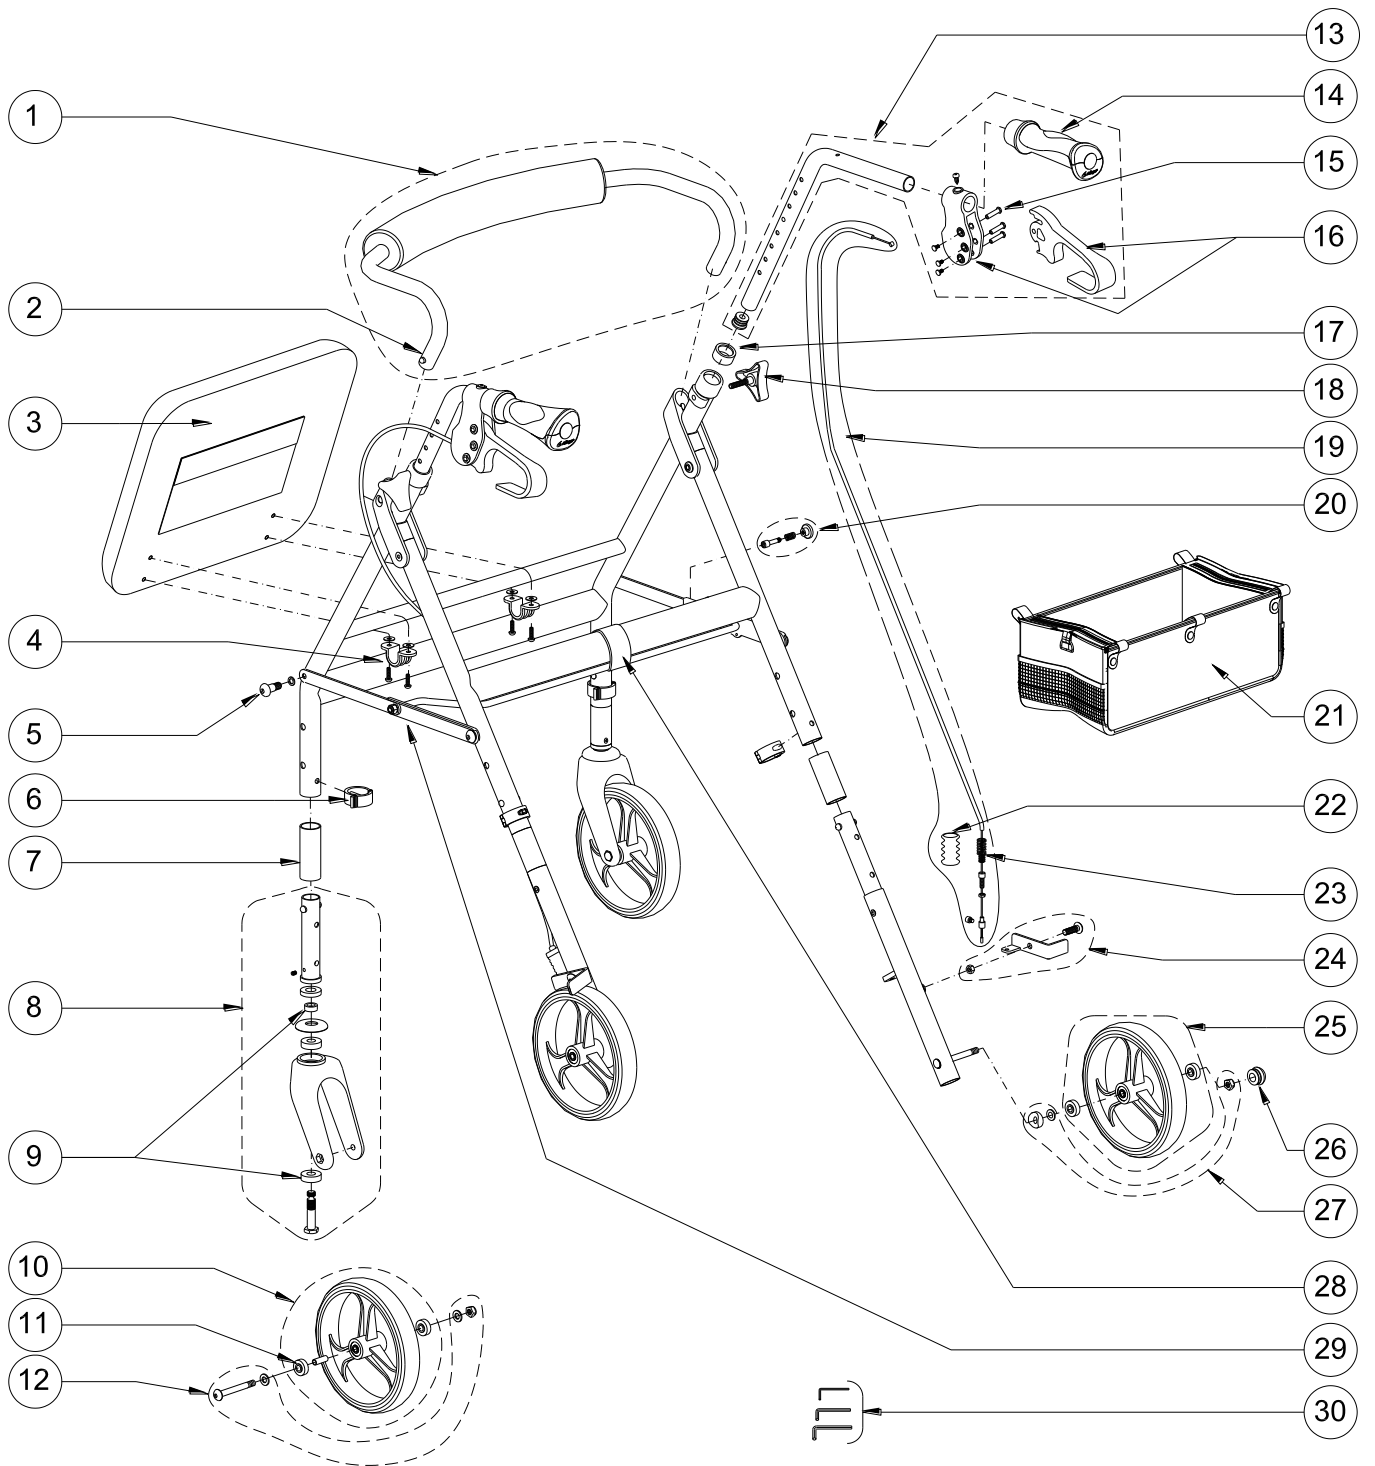

700-942 (TITANIUM)
AIRGO ADVENTURE-EIGHT, ROLLATOR 4.0
DUAL-HEIGHT, 8" WHEELS, AIRGO-HANDLES, VINYL SEAT AND CURVED BACKREST

700-942 (TITANIUM)
AIRGO ADVENTURE-EIGHT, ROLLATOR 4.0
DUAL-HEIGHT, 8" WHEELS, AIRGO-HANDLES, VINYL SEAT AND CURVED BACKREST

Item #	AMG Part #	Item Description	Qty Per Unit	Sold by	UOM
1.	B01-204	Curved Backrest Assembly (Curved Black Tube & 19mm, Foam, Airgo Nylon Cover, 2 Push-Buttons & 2 Springs)	1	1	EA
2.	B01-811	Push-Button & Spring (2 each / set)	1	1	ST
3.	B01-270	Vinyl Seat Cushion (14" x 12") with Hardware (2 Brackets, 2 Screws M5x15 & 4 Washers)	1	1	EA
4.	B01-816	Hardware for Seat (2 Brackets, 4 Screws M5x15mm & 4 Washers)	1	1	ST
5.	B01-822	Hardware for Folding Mechanism (4 Screws, 4 Steel Washers & 4 white Washers)	1	1	ST
6.	A01-241	E-Clip, Black – 4 ea / set	1	1	ST
7.	A01-511TI	3" Extension Tubing, Titanium (4 each / set)	1	1	ST
8.	B01-125	Front Fork Assy for Airgo (Fork, Aluminum Housing, 2 Spacers, Plastic Cover, 2 Bearings, Plastic Fork, Bolt M12 & Retaining Screw)	2	1	EA
9.	A01-301	6001 Bearing	4	1	EA
10.	B01-146	8"x1.4" Hugo Front Wheel (PU Tire, 3 Spokes Hub, Bushing & 2 Bearings)	2	1	EA
11.	A01-302	608 Bearing	8	1	EA
12.	B01-832	Hardware for 8" Front Wheel (Bolt M8x78.5mm, 2 Washers & Nut)	2	1	ST
13.	B01-028L	Left Airgo Handle Bar with Brake Handle Assy (Handle Bar, Brake Handle with Housing & Hardware, Left Titanium Airgo Handle Grip & End Plug)	1	1	EA
	B01-028R	Right Airgo Handle Bar with Brake Handle Assy (Handle Bar, Brake Handle with Housing & Hardware, Right Titanium Airgo Handle Grip & End Plug)	1	1	EA
14.	B01-401GY	Grey Airgo Handle Grip, Left & Right	1	1	PR
15.	B01-851	Hardware for Brake Handle (3 Threaded Standoffs, 3 Screws M4x10mm & 1 Self-threading Screw)	2	1	ST
16.	B01-156	Brake Handle Assembly (Brake Handle & Housing, Adjustment Screw, Self-threading Screw, 3 Threaded Standoffs & 3 Screws M4x10mm), L&R	1	1	PR
17.	A01-206	Anti-Rattle, Plastic	2	1	EA
18.	A01-415	Triangular Knob, M6x30mm	2	1	EA
19.	B01-157	Brake Cable & Sleeve Assembly (Cable, Sleeve 860mm, Adjustment Screw, Spring, Spring Sleeve, Cable Stopper with Screw M5x6mm & Fishtail Stopper)	2	1	ST
20.	B01-090	Locking Subassembly for Folding Mechanism (Red Button, Spring & Pin)	1	1	ST
21.	A01-491	Soft Basket for "Airgo Adventure", Black	1	1	EA
22.	A01-256	Brake Spring	2	1	EA
23.	A01-419	Spring Sleeve, Black	2	1	EA
24.	B01-159L	Bottom Brake Assembly, Left (Bolt M6x22mm, Left Brake Pad & Nut)	1	1	ST
	B01-159R	Bottom Brake Assembly, Right (Bolt M6x22mm, Right Brake Pad & Nut)	1	1	ST
25.	B01-147	8"x1.4" Hugo Rear Wheel (PU Tire, 3 Spokes Hub, Bushing & 2 Bearings)	2	1	EA
26.	A01-453	Hub Cap for Wheel	2	1	EA
27.	B01-845	Hardware for Rear Wheel (Locknut M8, Curved Washer & Steel Washer)	2	1	ST
28.	A01-433	Velcro Strap for Folding Bar (Black)	1	1	EA
29.	B01-087	Folding Mechanism, Complete with Locking System	1	1	ST
30.	A01-701	Tool Package (Allen Keys #4mm, #5mm & #6mm)	1	1	PK