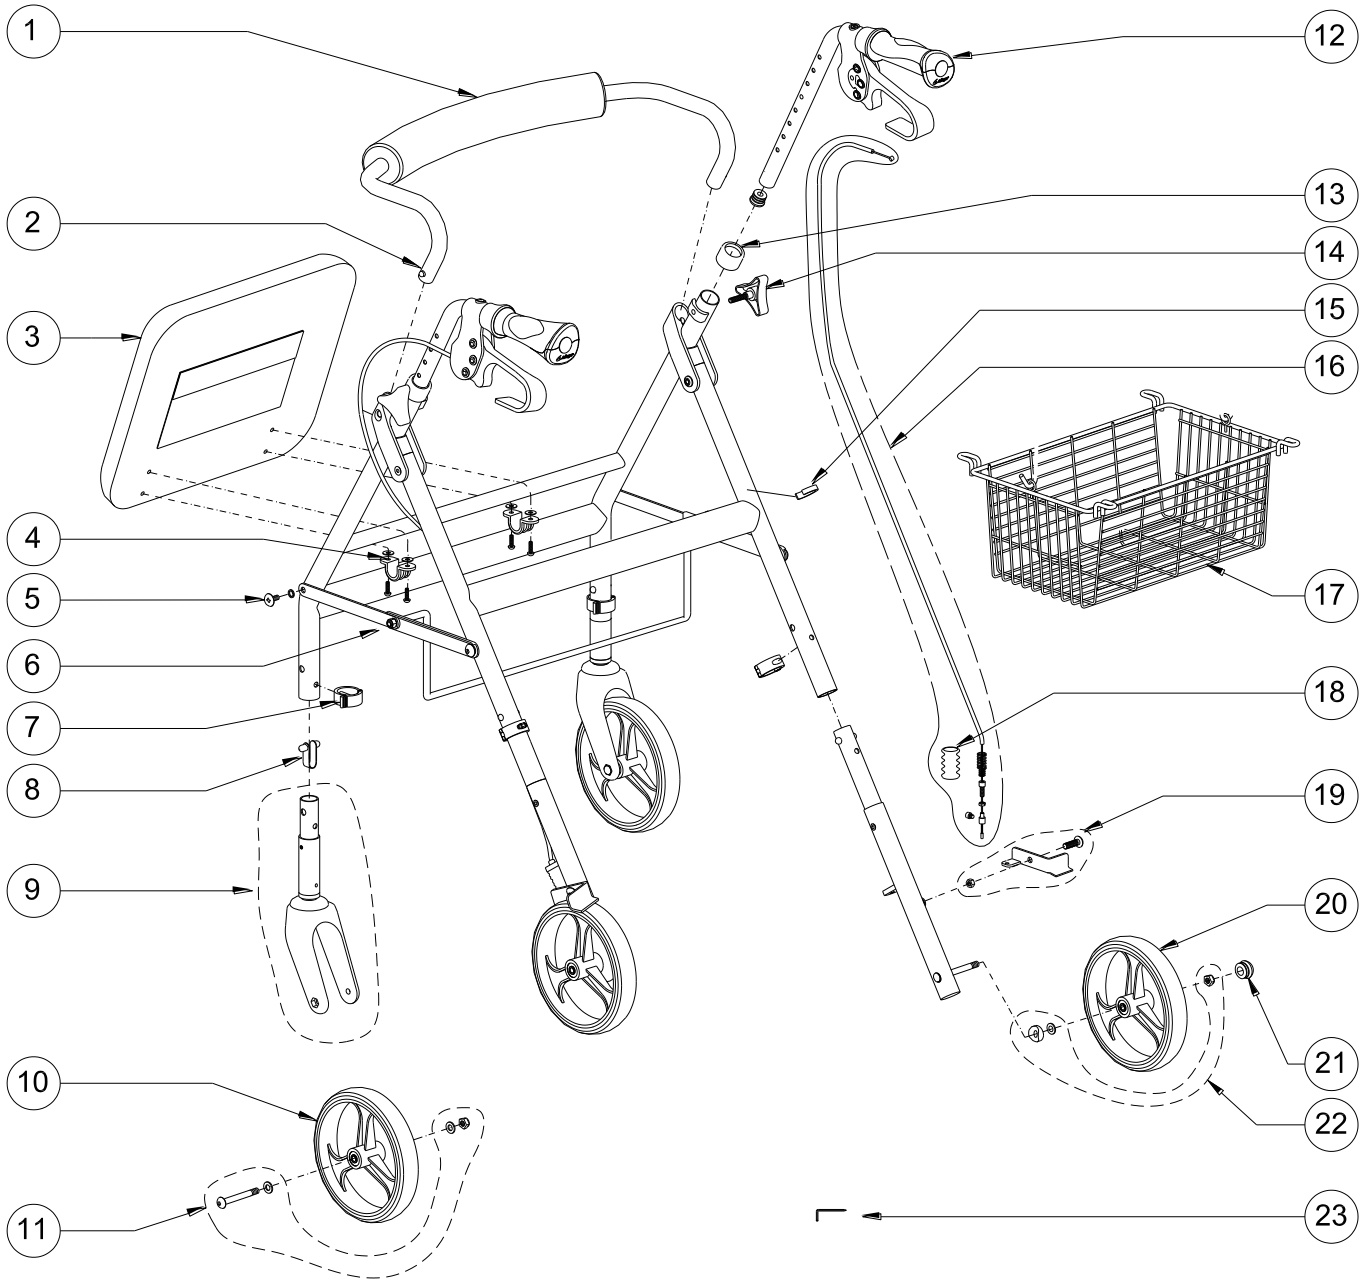

700-940 (PACIFIC BLUE)
AIRGO BASIC ROLLATOR 5.0
8"x1.4" WHEELS, AIRGO HANDLES, VINYL SEAT AND CURVED BACKREST

700-940 (PACIFIC BLUE)
AIRGO BASIC ROLLATOR 5.0
8"x1.4" WHEELS, AIRGO HANDLES, VINYL SEAT AND CURVED BACKREST