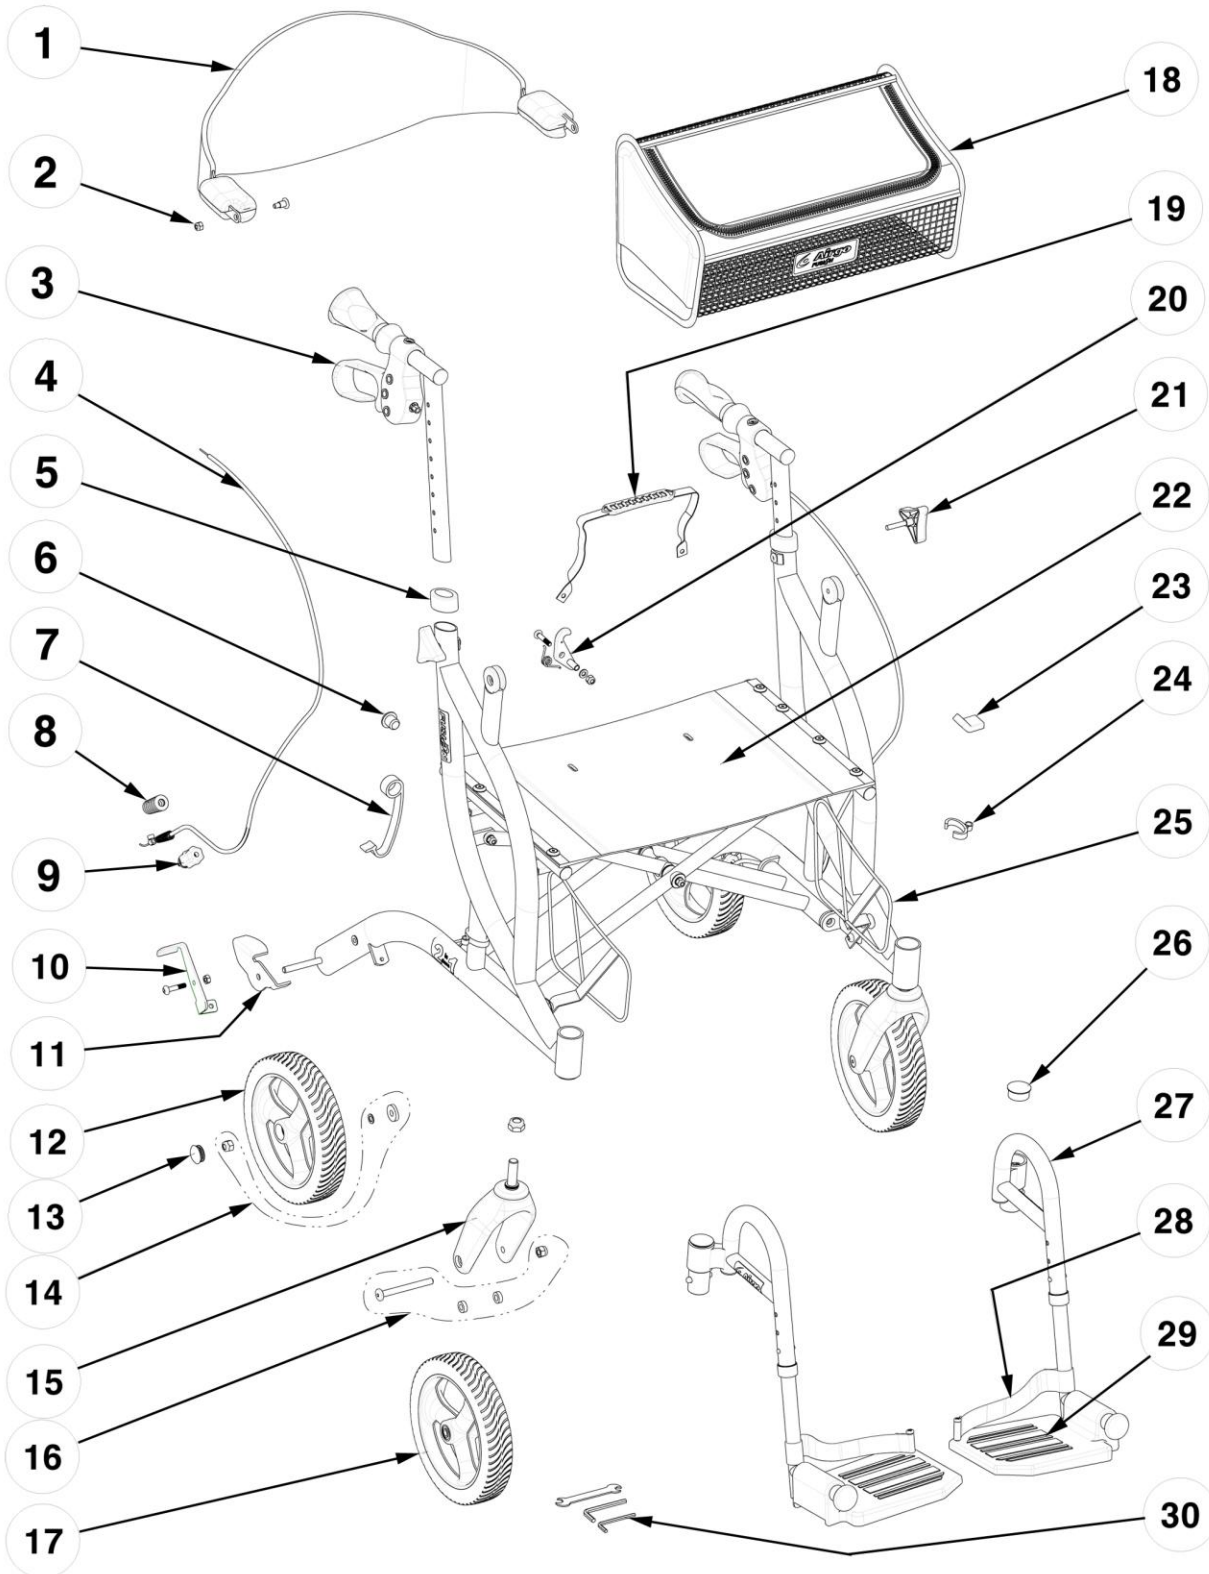

### 700-938 (CRANBERRY) AIRGO FUSION HEMI-HEIGHT ROLLATOR & TRANSPORT CHAIR SIDE-FOLDING, AIRGO HANDLES AND COMFORT-GRIP WHEELS

**700-938 (CRANBERRY)**  
**AIRGO FUSION HEMI-HEIGHT ROLLATOR & TRANSPORT CHAIR**  
**SIDE-FOLDING, AIRGO HANDLES AND COMFORT-GRIP WHEELS**