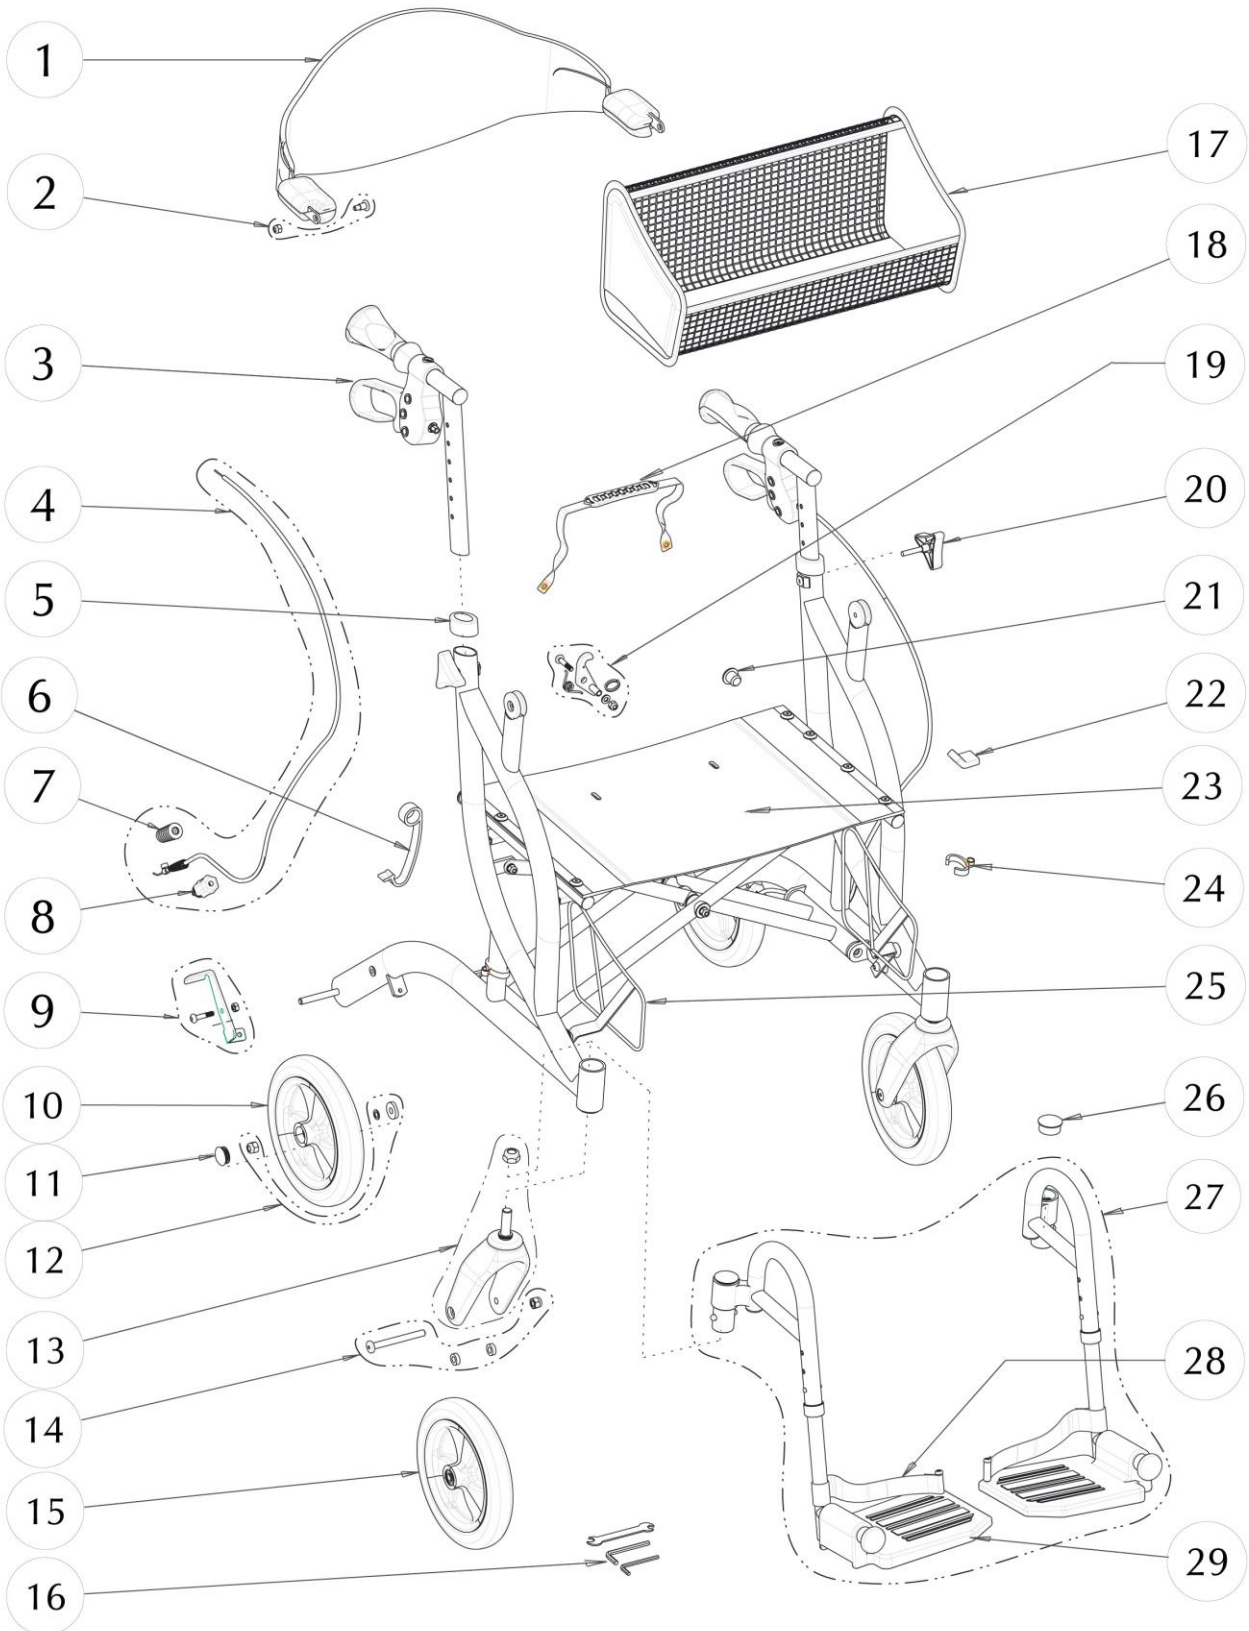

700-938 (CRANBERRY)

AIRGO FUSION HEMI-HEIGHT ROLLATOR & TRANSPORT CHAIR

SIDE-FOLDING, AIRGO HANDLES AND COMFORT-GRIP WHEELS

700-938 (CRANBERRY)
AIRGO FUSION HEMI-HEIGHT ROLLATOR & TRANSPORT CHAIR
SIDE-FOLDING, AIRGO HANDLES AND COMFORT-GRIP WHEELS