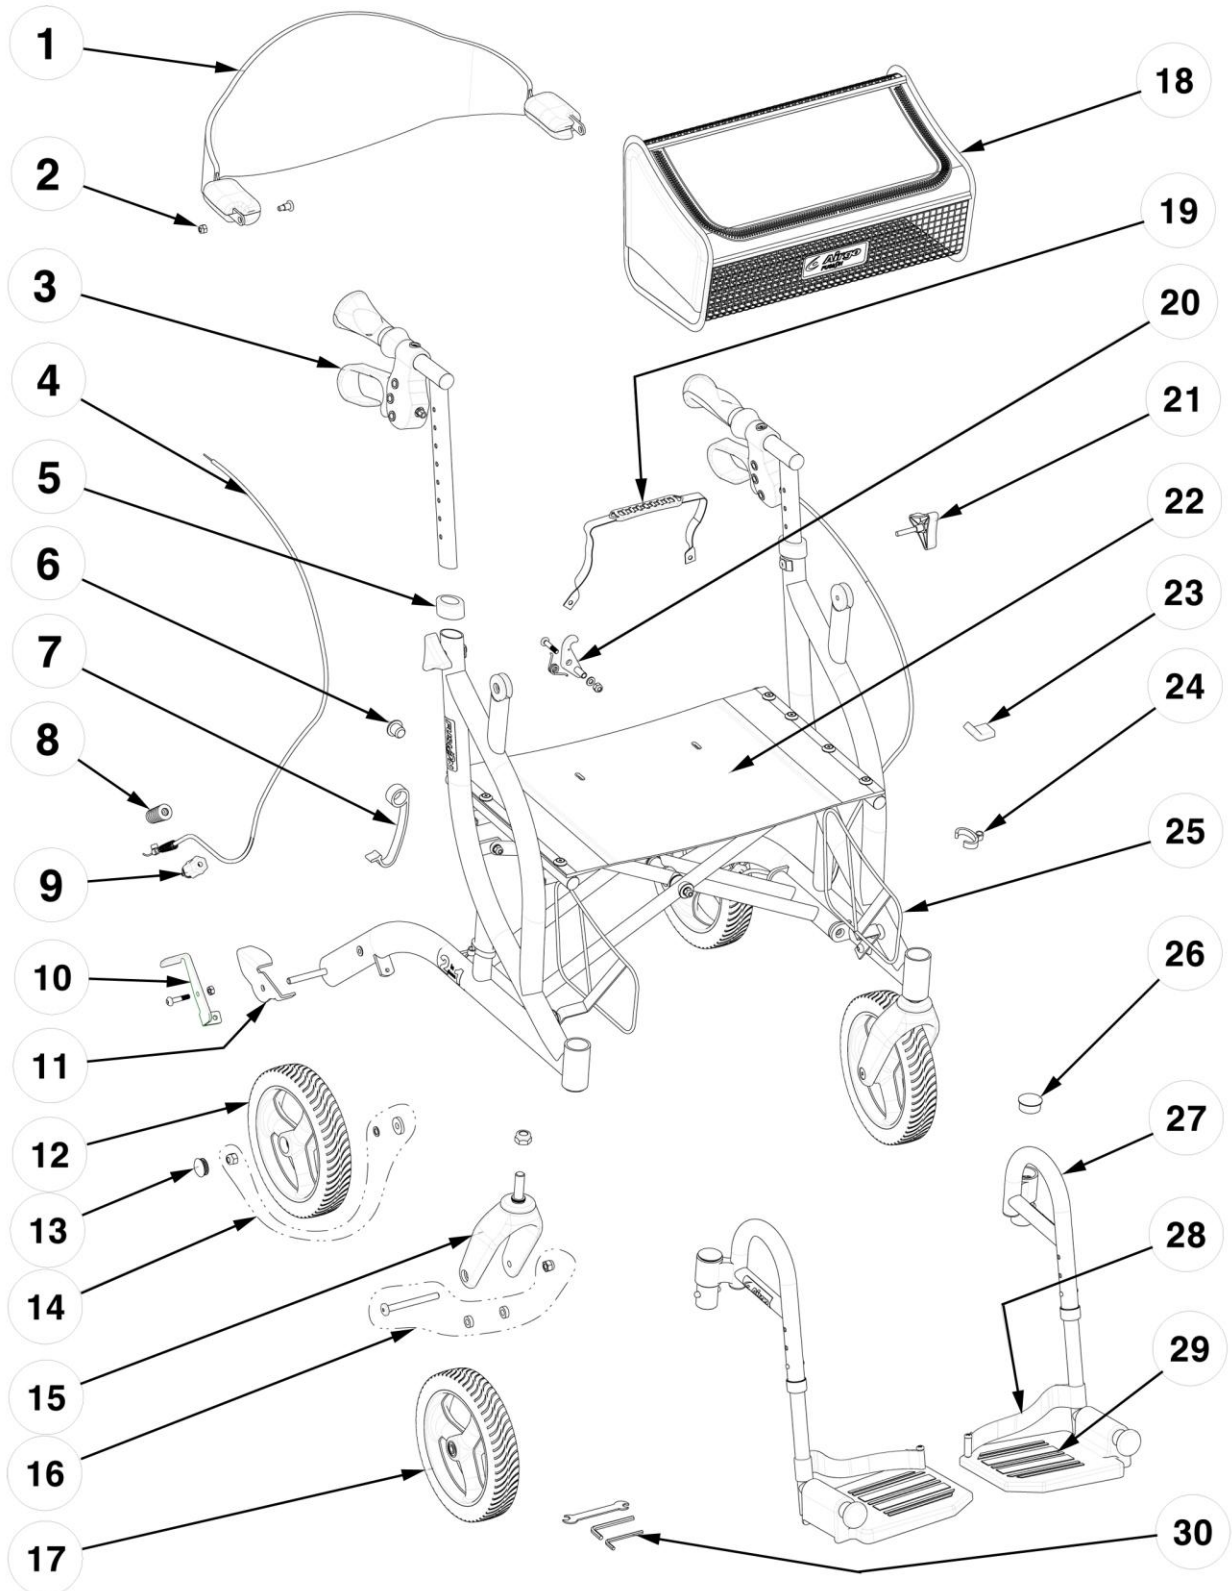

700-935 (PACIFIC-BLUE) AIRGO FUSION ROLLATOR & TRANSPORT CHAIR SIDE-FOLDING, AIRGO HANDLES AND COMFORT-GRIP WHEELS

700-935 (PACIFIC-BLUE)
AIRGO FUSION ROLLATOR & TRANSPORT CHAIR
SIDE-FOLDING, AIRGO HANDLES AND COMFORT-GRIP WHEELS