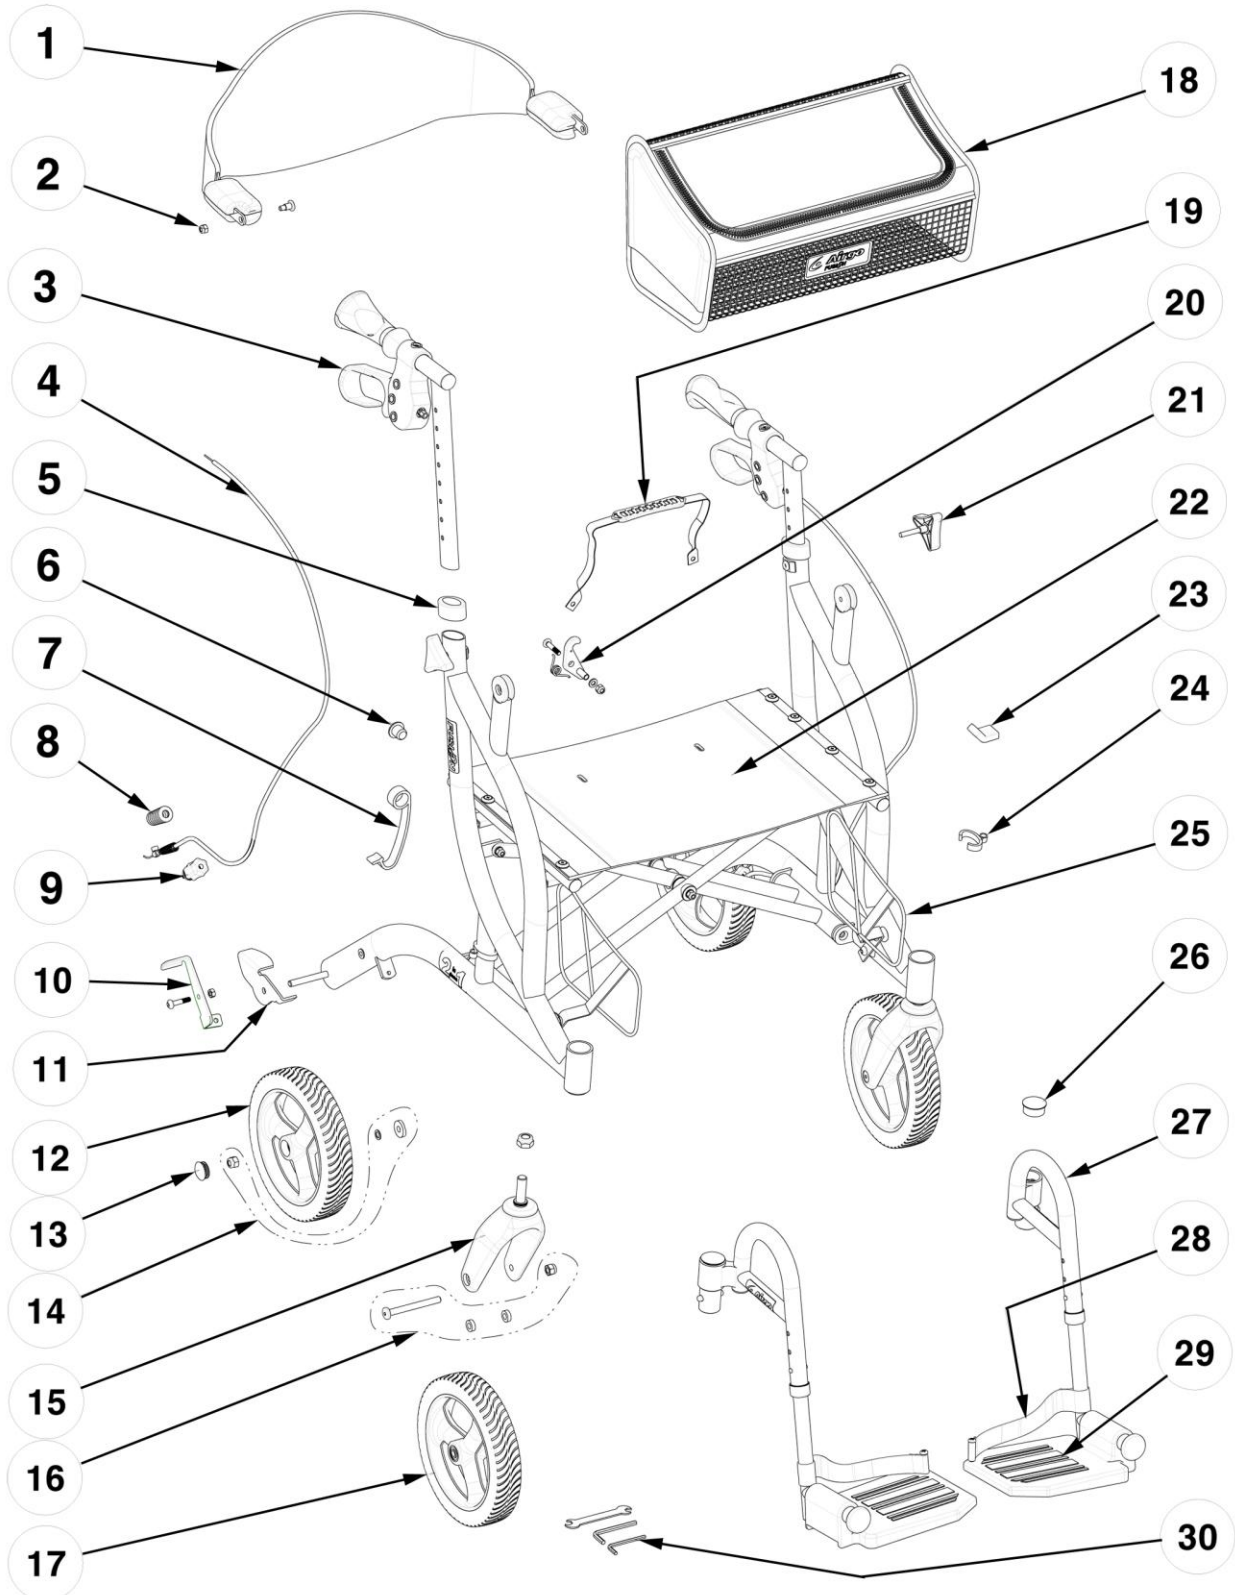

700-932 (PEARL-BLACK) AIRGO FUSION TALL-ROLLATOR & TRANSPORT CHAIR SIDE-FOLDING, AIRGO HANDLES AND COMFORT-GRIP WHEELS

700-932 (PEARL-BLACK)
AIRGO FUSION TALL-ROLLATOR & TRANSPORT CHAIR
SIDE-FOLDING, AIRGO HANDLES AND COMFORT-GRIP WHEELS