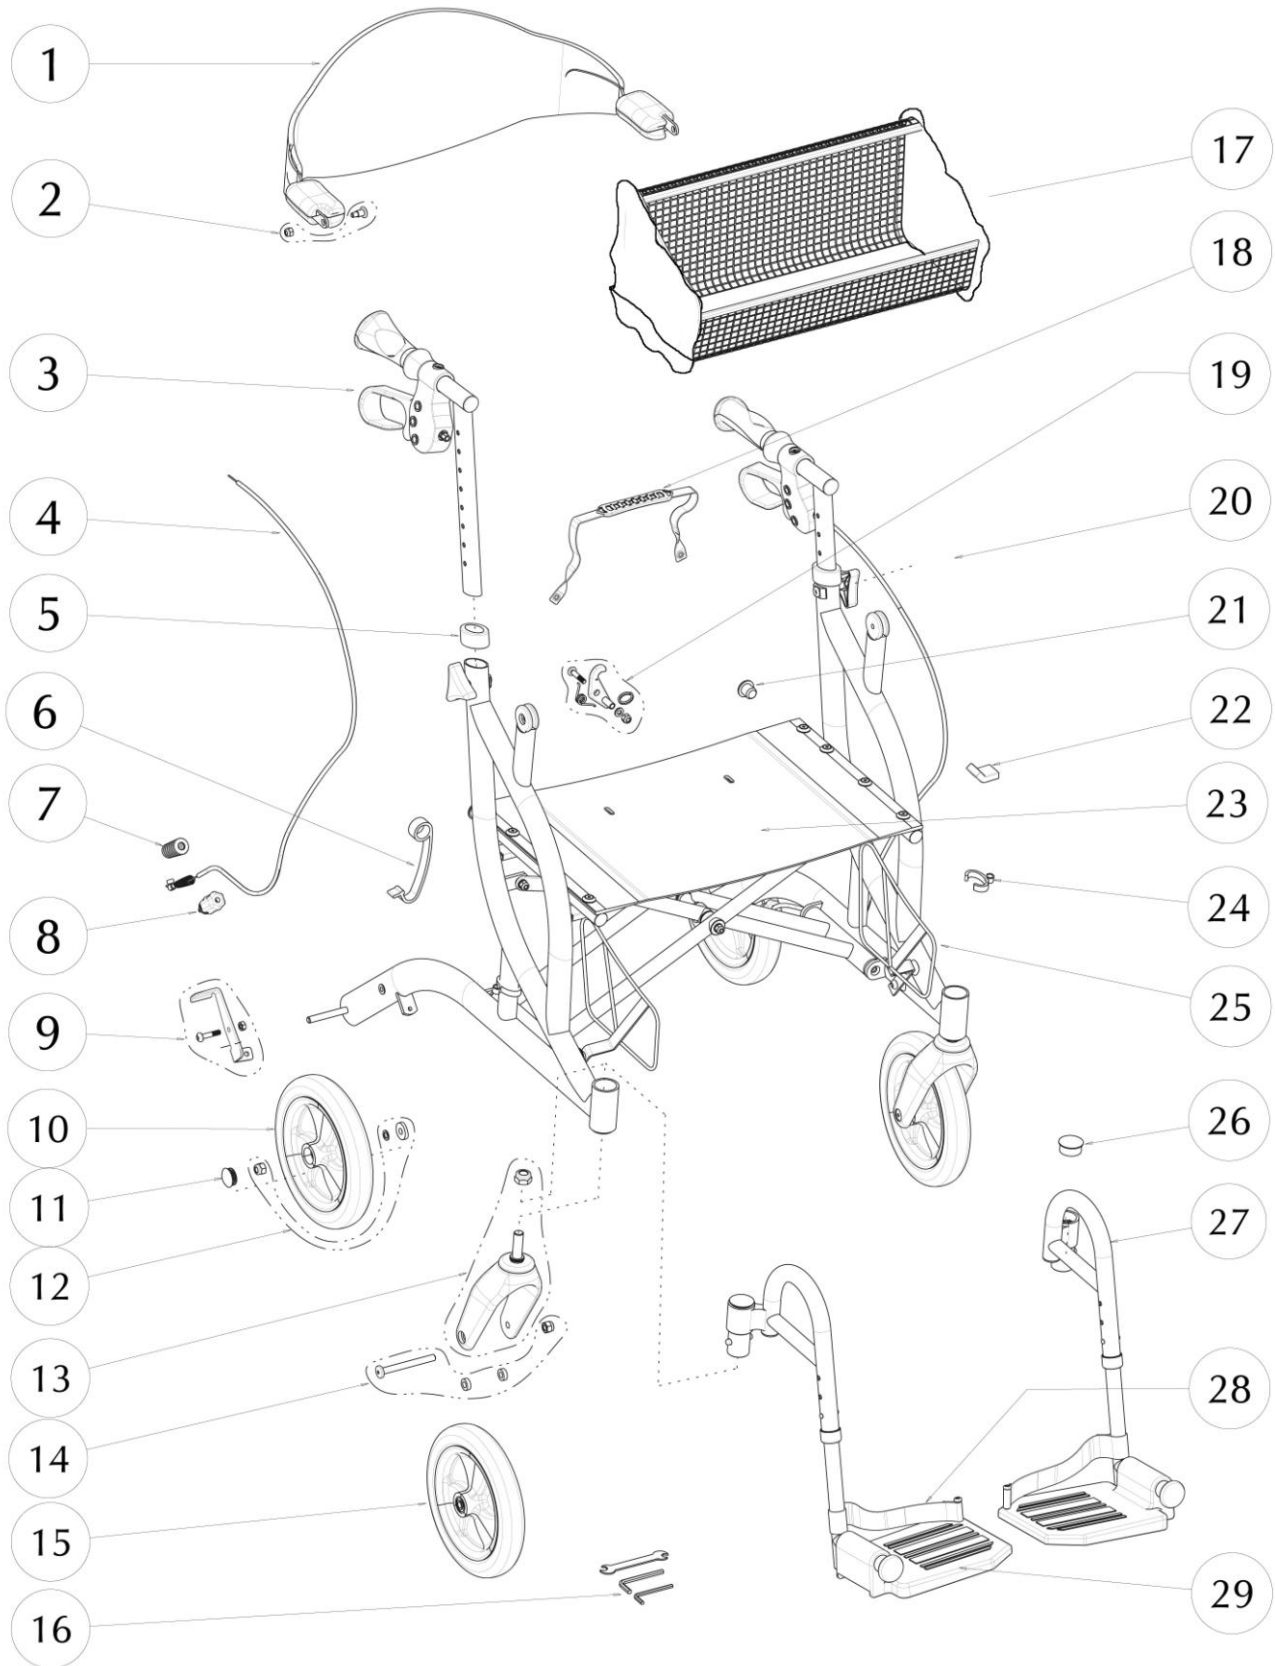

700-932 (PEARL-BLACK) AIRGO FUSION TALL-ROLLATOR & TRANSPORT CHAIR SIDE-FOLDING, AIRGO HANDLES AND COMFORT-GRIP WHEELS

700-932 (PEARL-BLACK)
AIRGO FUSION TALL-ROLLATOR & TRANSPORT CHAIR
SIDE-FOLDING, AIRGO HANDLES AND COMFORT-GRIP WHEELS