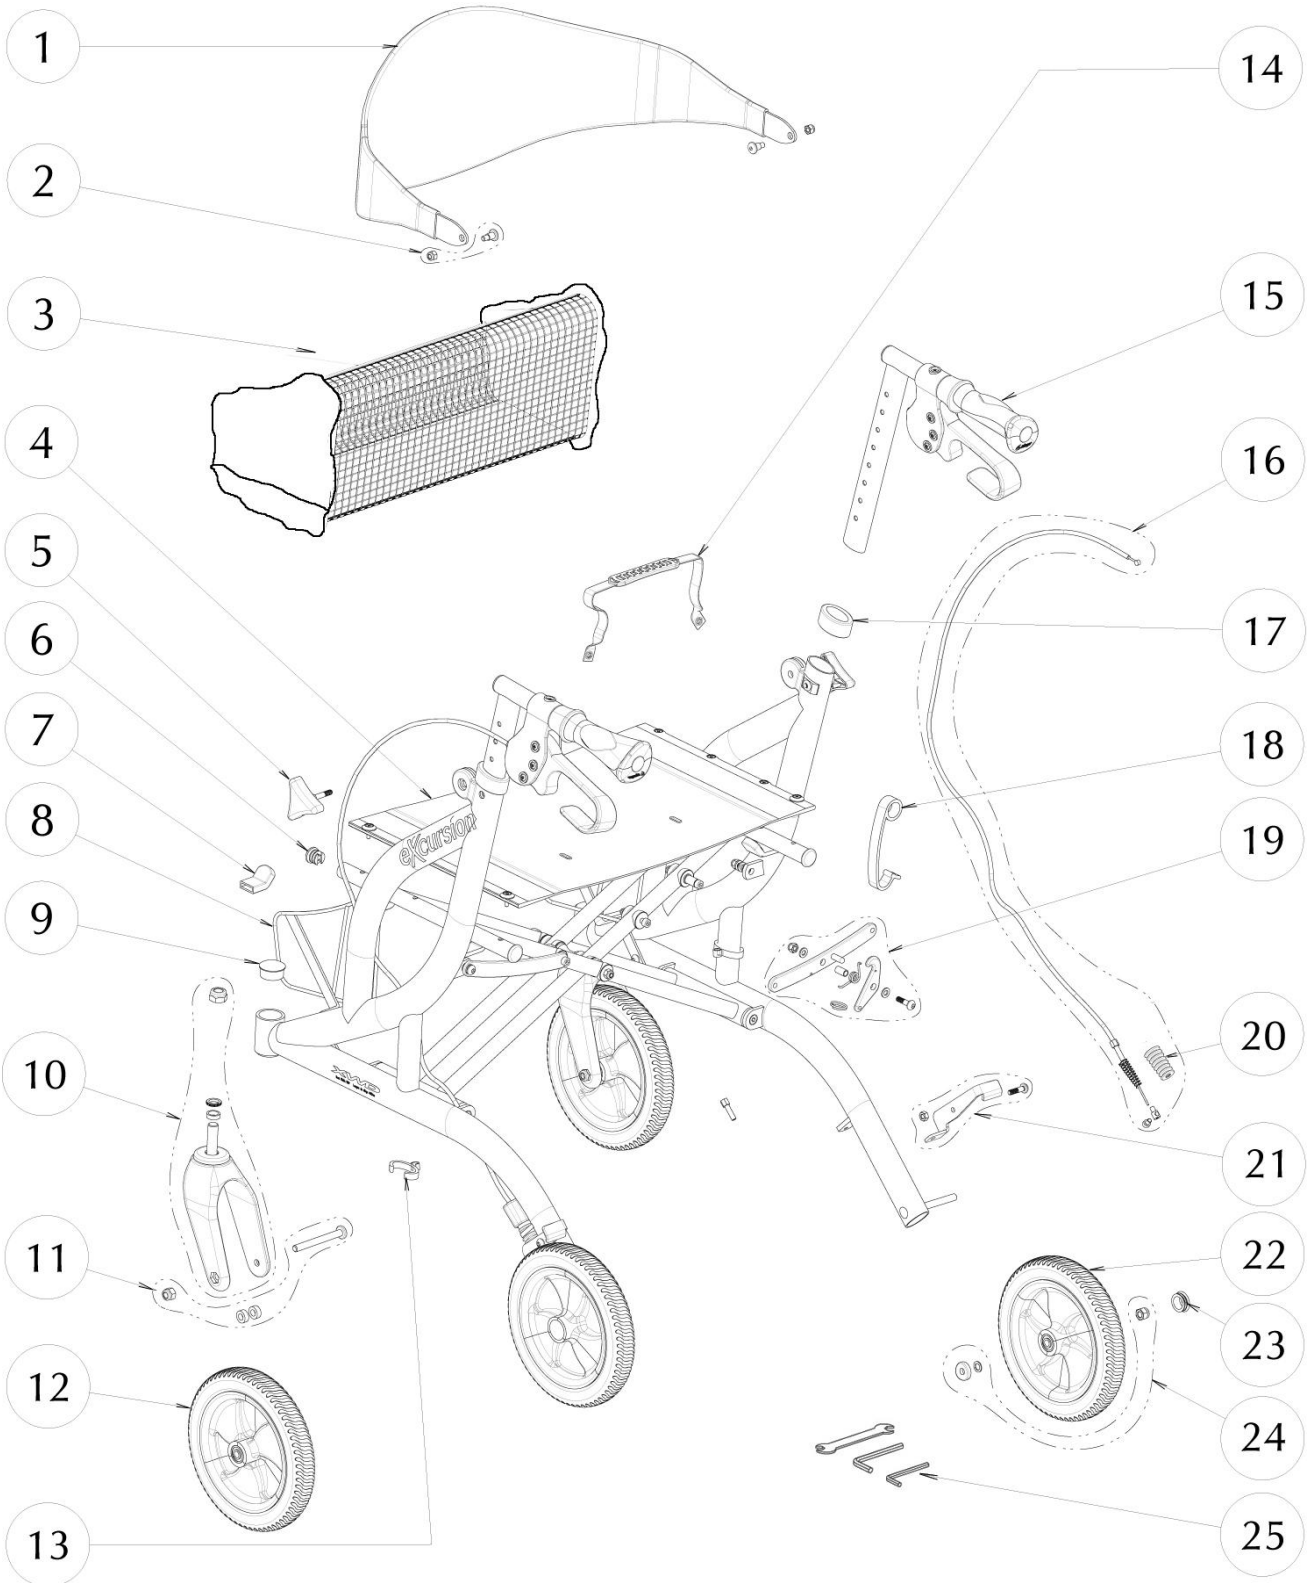

700-929 (PEARL-BLACK)
AIRGO EXTRA-WIDE EXCURSION ROLLATOR
SIDE-FOLDING, AIRGO HANDLES AND COMFORT-GRIP WHEELS

700-929 (PEARL-BLACK)
AIRGO EXTRA-WIDE EXCURSION ROLLATOR
SIDE-FOLDING, AIRGO HANDLES AND COMFORT-GRIP WHEELS