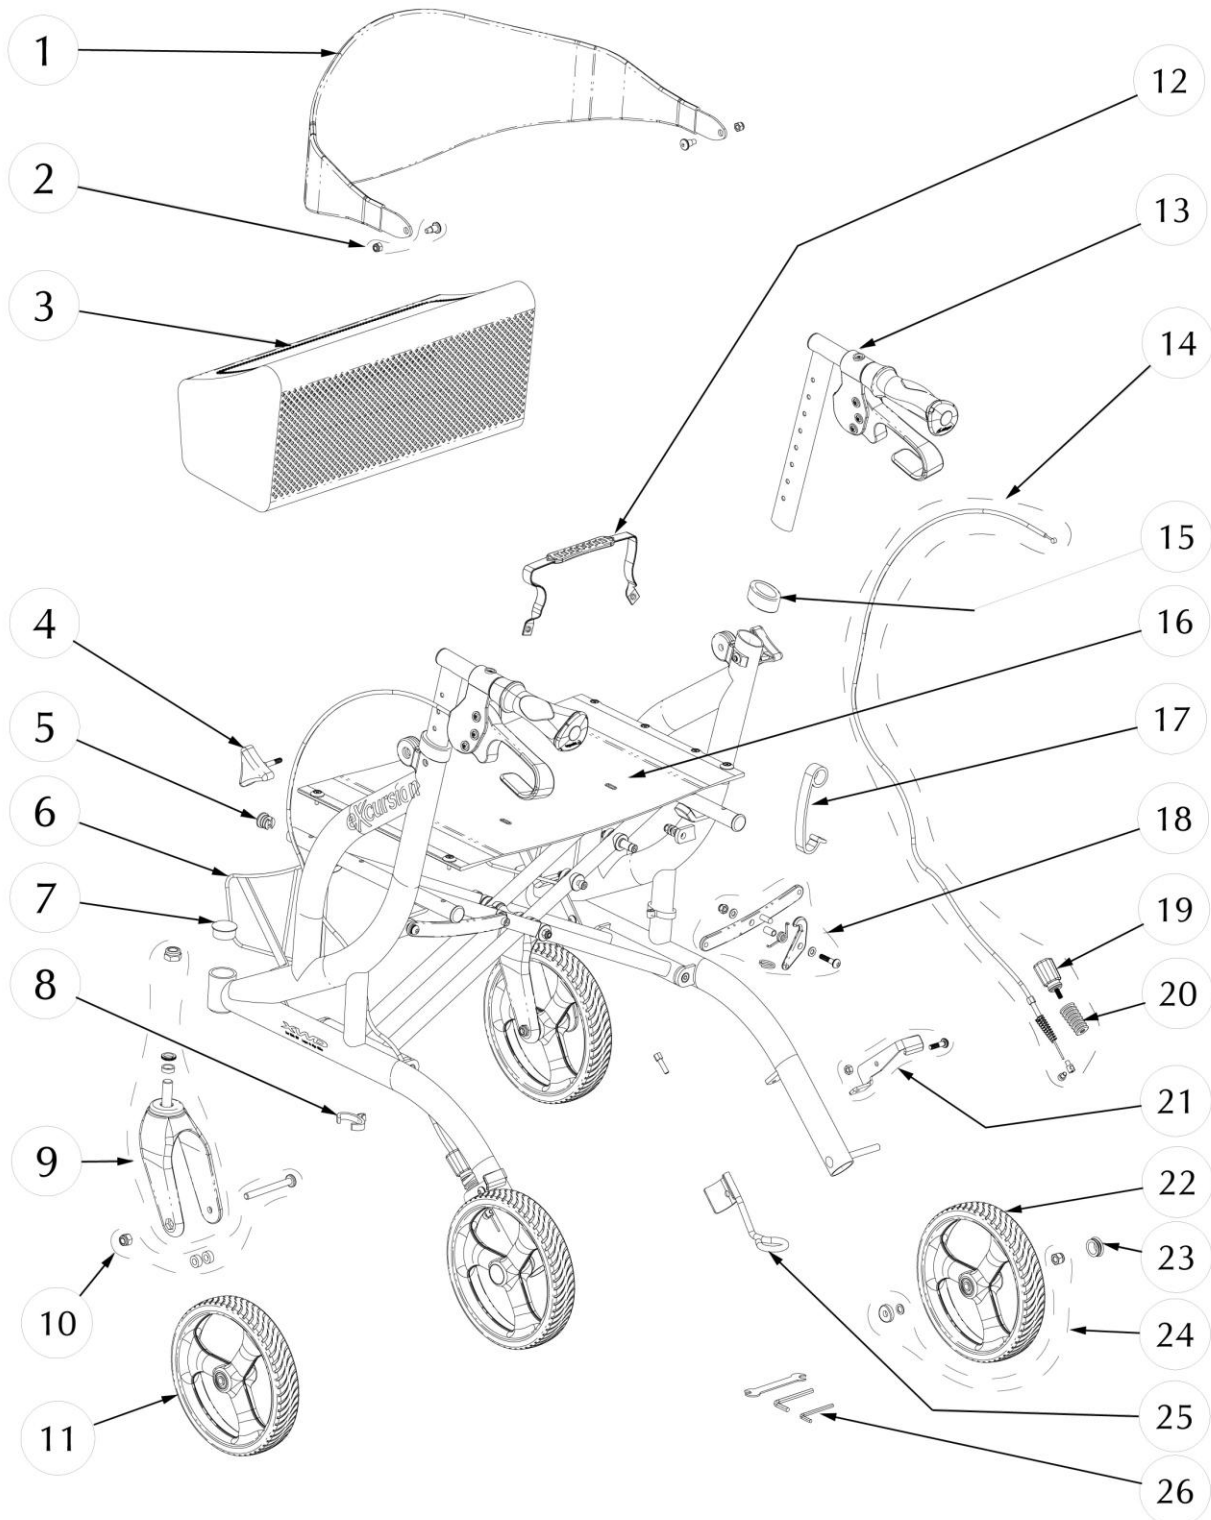

700-929 (PEARL BLACK) AIRGO X-WIDE EXCURSION ROLLATOR SIDE-FOLDING, AIRGO HANDLES AND COMFORT-GRIP WHEELS

700-929 (PEARL BLACK)
AIRGO X-WIDE EXCURSION ROLLATOR
SIDE-FOLDING, AIRGO HANDLES AND COMFORT-GRIP WHEELS

Item #	AMG Part #	Item Description	Qty Per Unit	Sold by
1.	A01-102	Full Contoured Backrest XWD, Black	1 EA	1 EA
2.	B01-861	Hardware for Backrest	1 ST	1 ST
3.	C23-00055	Soft Basket with Cover for X-Wide Excursion	1 EA	1 EA
4.	A01-416	Triangular Knob, M6x30mm – 2ea / set	1 ST	1 ST
5.	B01-601	Caps for Seat Tubing, Black (2 Front Caps & 2 Rear Caps)	1 ST	1 ST
6.	B01-871	Mounting Brackets with Hardware, X20, X23 & X-Wide Excursion	1 ST	1 ST
7.	A01-455	Cap for Front 34mm Tubing, Black – 2ea / set	1 ST	1 ST
8.	A01-244	Oval Cable-Clip, Black – 2 ea / set	1 ST	1 ST
9.	B01-303	Front Fork Subassy	2 EA	1 EA
10.	B01-832	Hardware for 8" Front Wheel	2 ST	1 ST
11.	C23-00028	8" Comfort-Plus Front Wheel (2 per set)	1 ST	1 ST
12.	A01-286	Seat Strap, Black	1 EA	1 EA
13.	B01-032BK	Airgo Handle Oval Bar with Brake Handle Subassy	1 PR	1 PR
14.	B01-181	Brake Cable & Sleeve Assembly	1 PR	1 PR
15.	A01-211	Oval Anti-Rattle, Black Plastic – 2ea / set	1 ST	1 ST
16.	B01-282	Vinyl Foldable Seat XWD (19.5" x 12") with Hardware	1 EA	1 EA
17.	A01-282	Fold Stopper Strap, Orange Plastic	1 EA	1 EA
18.	B01-881W	Open Seat Mechanism	1 ST	1 ST
19.	B01-185	Bottom Brake Adjustment Assy	2 ST	2 ST
20.	A01-419	Spring Sleeve, Black	2 EA	1 EA
21.	C23-00027	Bottom Brake Subassy, L&R	1 ST	1 ST
22.	C23-00029	8" Comfort-Plus Rear Wheel (2 per set)	1 ST	1 ST
23.	A01-453	Hub Cap for Rear Wheel	2 EA	1 EA
24.	B01-845	Hardware for Rear Wheel	2 ST	1 ST
25.	A01-551	Curb-Climber for Excursion	1 EA	1EA
26.	A01-712	Tool Package of 3	1 ST	1 ST