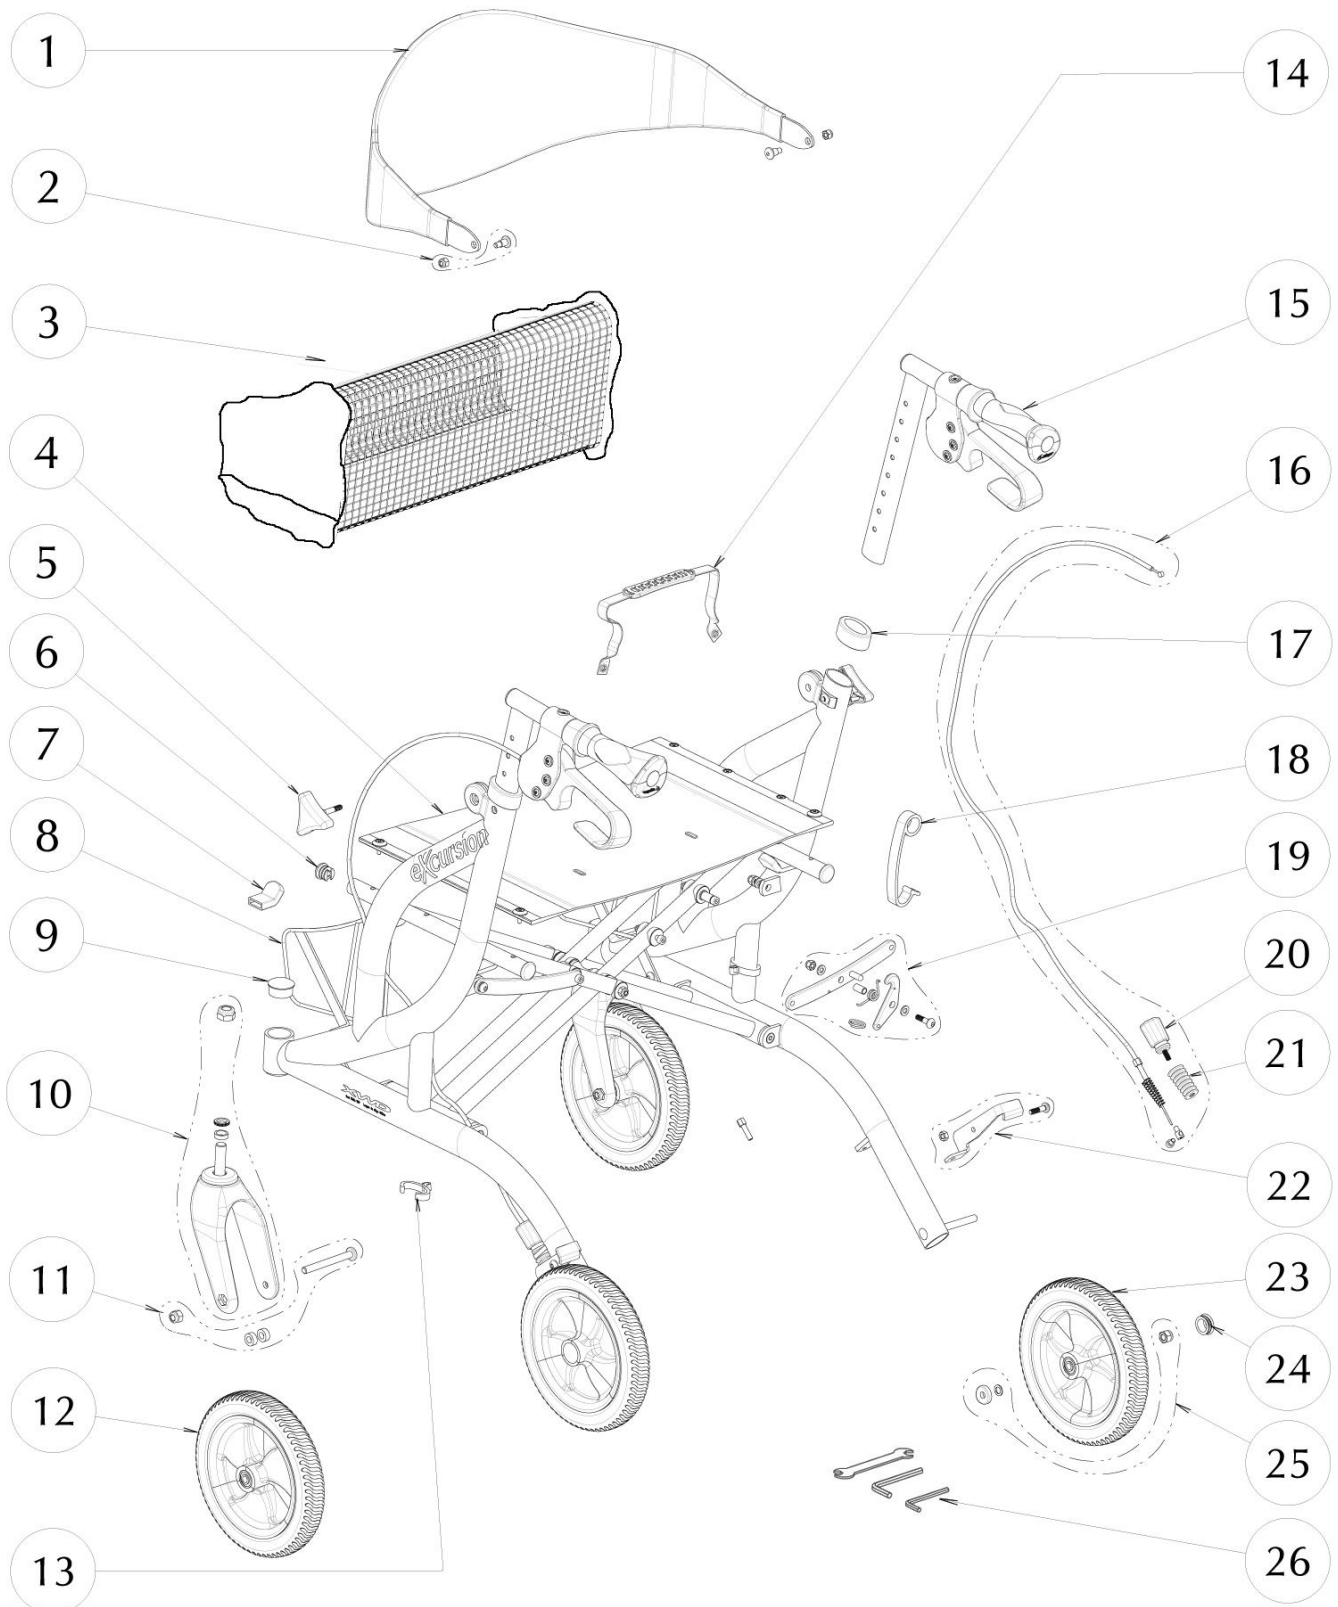

700-929 (PEARL BLACK) AIRGO EXTRA-WIDE EXCURSION ROLLATOR SIDE-FOLDING, AIRGO HANDLES AND COMFORT-GRIP WHEELS

700-929 (PEARL BLACK)
AIRGO EXTRA-WIDE EXCURSION ROLLATOR
SIDE-FOLDING, AIRGO HANDLES AND COMFORT-GRIP WHEELS

Item #	AMG Part #	Item Description	Qty Total	Qty Sold
1.	A01-102	Full Contoured Backrest XWD, Black	1 EA	1 EA
2.	B01-861	Hardware for Backrest (2 Special Bolts M6x16mm & 2 Hex Locknuts)	1 ST	1 ST
3.	A01-623	Soft Basket for X-Wide Excursion	1 EA	1 EA
4.	B01-282	Nylon Foldable Seat XWD (19.5" x 12") with Hardware (8 screws M4x14mm & 8 Black Plastic Washers)	1 EA	1 EA
5.	A01-416	Triangular Knob, M6x30mm – 2ea / set	1 ST	1 ST
6.	B01-601	Caps for Seat Tubing, Black (2 Front Caps & 2 Rear Caps)	1 ST	1 ST
7.	A01-450	Seat Support Bracket Cover, Black - 2 ea / set	2 ST	1 ST
8.	B01-871	Mounting Brackets with Hardware, X20, X23 & X-Wide Excursion	1 ST	1 ST
9.	A01-455	Cap for Front 34mm Tubing, Black – 2ea / set	1 ST	1 ST
10.	B01-303	Front Fork Subassy,(Black Plastic Fork, 2 Bearings, Fork Cover, Fork Bolt M12x65mm, Aluminum Spacer, Spring-Washer & Locknut M12)	2 EA	1 EA
11.	B01-832	Hardware for 8" Front Wheel (Bolt M8x78.5mm, 2 Aluminum Spacers & Hex Nut M8)	2 ST	1 ST
12.	B01-141	8" Comfort-Plus Front Wheel (PU Tire 8"x1.25" with Full Hub, Bushing & 2 Bearings)	2 EA	1 EA
13.	A01-244	Oval Cable-Clip, Black – 2 ea / set	1 ST	1 ST
14.	A01-286	Seat Strap, Black	1 EA	1 EA
15.	B01-032BK	Airgo Handle Oval Bar with Brake Handle Subassy (2 Handle Oval Bars, 2 Brake Handles with Hardware & 2 Black Airgo Handle Grips)	1 PR	1 PR
16.	B01-181	Brake Cable & Sleeve Assembly (Cable, Sleeve 860mm, Bottom Brake Adjustment, Spring, Spring Sleeve, Cable Stopper with Screw M5x6mm & Fishtail Stopper)	1 PR	1 PR
17.	A01-211	Oval Anti-Rattle, Black Plastic – 2ea / set	1 ST	1 ST
18.	A01-282	Fold Stopper Strap, Orange Plastic	1 EA	1 EA
19.	B01-881W	Open Seat Mechanism (Right Link Bar, Bolt M6x28mm, Alum. Bracket, Spring, Chromed Ring, Brass Sleeve, 2 Grey Plastic Washers & Hex Nut M6)	1 ST	1 ST
20.	B01-185	Bottom Brake Adjustment Assy (Orange Knob, Spring & Orange Adj. Screw)	2 ST	2 ST
21.	A01-419	Spring Sleeve, Black	2 EA	1 EA
22.	B01-159	Bottom Brake Assy, L&R (2 Bolts M6x22mm, Left & Right Brake Pad & 2 Hex Nuts)	1 ST	1 ST
23.	B01-142	8" Comfort-Plus Rear Wheel (PU Tire 8"x1.25" with Full Hub, Bushing & 2 Bearings)	2 EA	1 EA
24.	A01-453	Hub Cap for Rear Wheel	2 EA	1 EA
25.	B01-845	Hardware for Rear Wheel (Locknut M8, Curved Washer & Steel Washer)	2 ST	1 ST
26.	A01-712	Tool Package of 3 (#4mm, #5mm Allen Keys & 8-10mm Wrench)	1 ST	1 ST