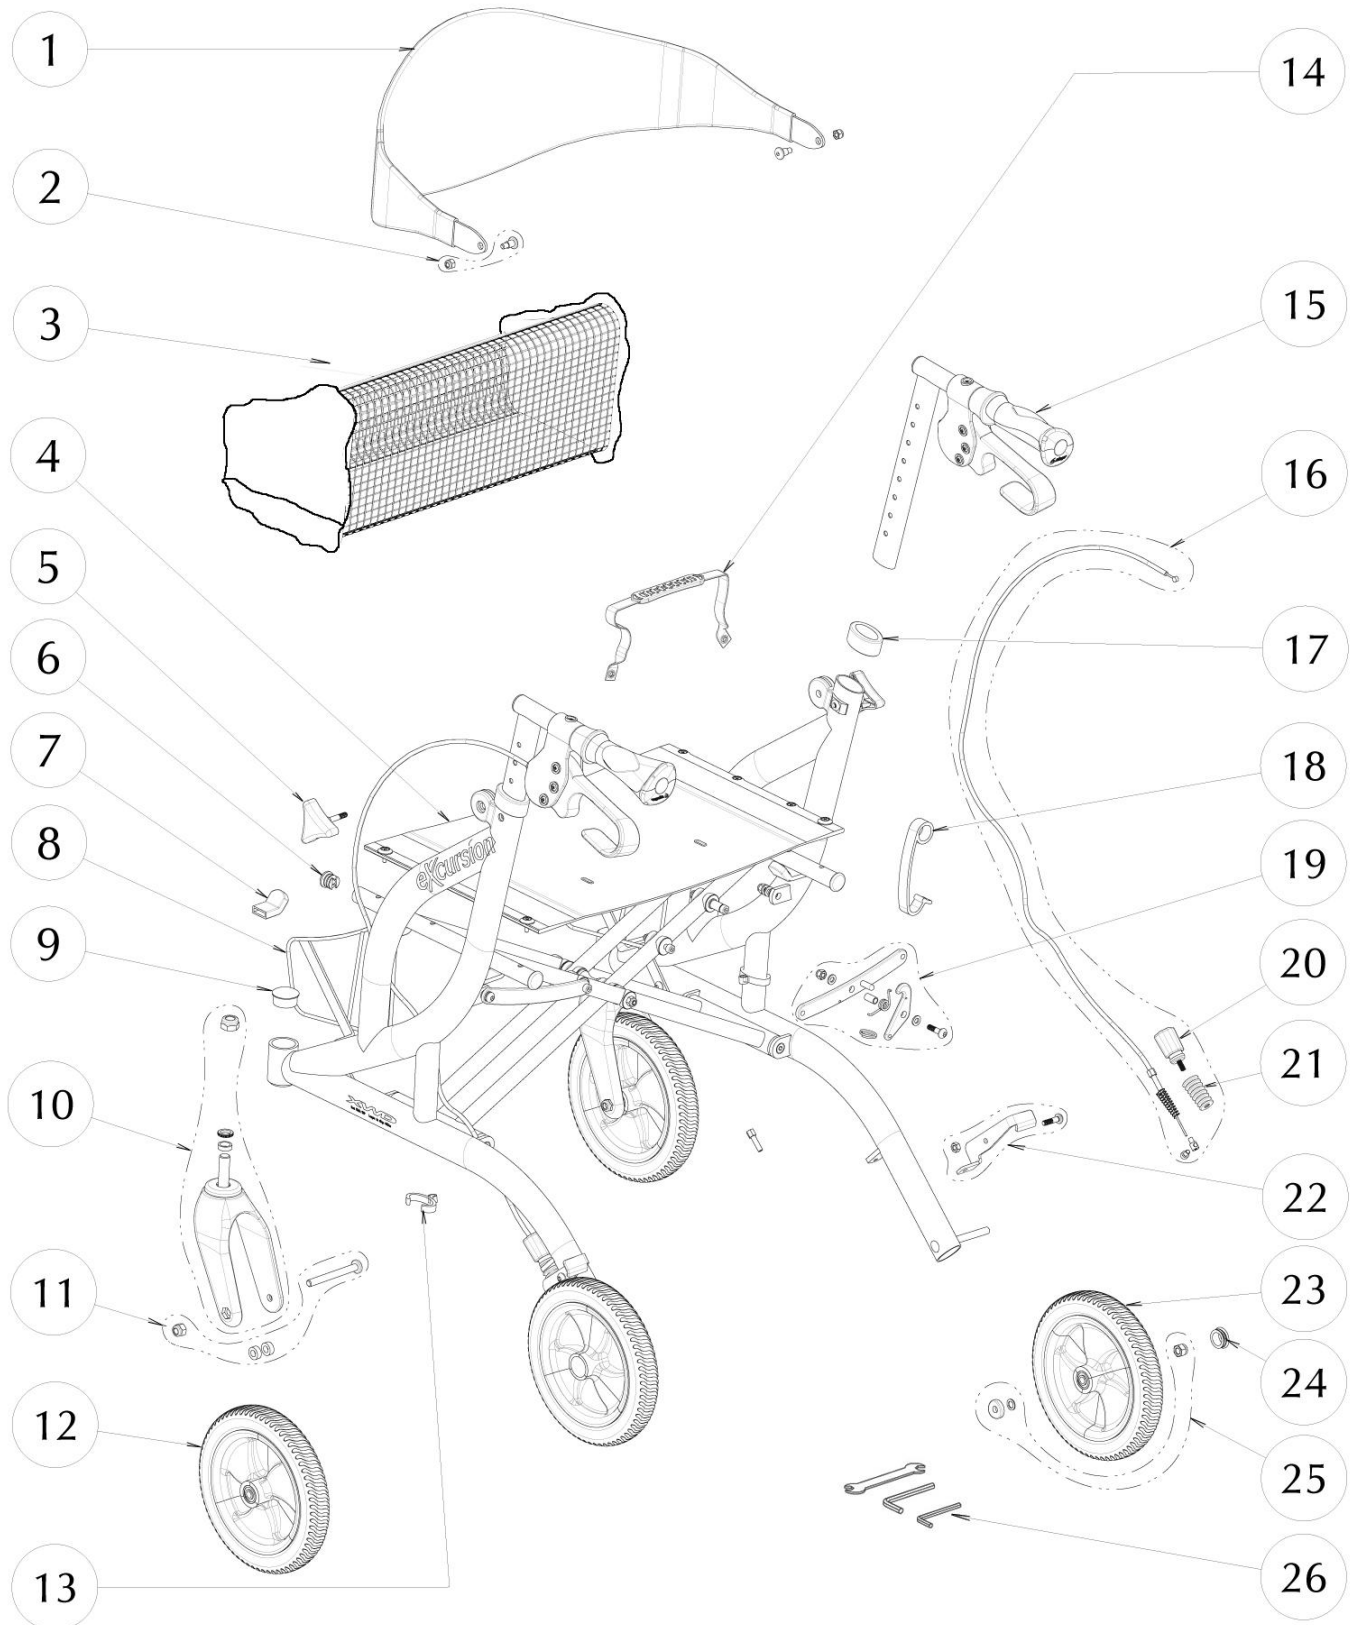

700-928 (PACIFIC-BLUE) AIRGO EXTRA-WIDE EXCURSION ROLLATOR SIDE-FOLDING, AIRGO HANDLES AND COMFORT-GRIP WHEELS

700-928 (PACIFIC-BLUE)
AIRGO EXTRA-WIDE EXCURSION ROLLATOR
SIDE-FOLDING, AIRGO HANDLES AND COMFORT-GRIP WHEELS

Item #	AMG Part #	Item Description	Qty Total	Qty Sold
1.	A01-102	Full Contoured Backrest XWD, Black	1 EA	1 EA
2.	B01-861	Hardware for Backrest (2 Special Bolts M6x16mm & 2 Hex Locknuts)	1 ST	1 ST
3.	A01-623	Soft Basket for X-Wide Excursion	1 EA	1 EA
4.	B01-282	Nylon Foldable Seat XWD (19.5" x 12") with Hardware (8 screws M4x14mm & 8 Black Plastic Washers)	1 EA	1 EA
5.	A01-416	Triangular Knob, M6x30mm – 2ea / set	1 ST	1 ST
6.	B01-601	Caps for Seat Tubing, Black (2 Front Caps & 2 Rear Caps)	1 ST	1 ST
7.	A01-450	Seat Support Bracket Cover, Black - 2 ea / set	2 ST	1 ST
8.	B01-871	Mounting Brackets with Hardware, X20, X23 & X-Wide Excursion	1 ST	1 ST
9.	A01-455	Cap for Front 34mm Tubing, Black – 2ea / set	1 ST	1 ST
10.	B01-303	Front Fork Subassy,(Black Plastic Fork, 2 Bearings, Fork Cover, Fork Bolt M12x65mm, Aluminum Spacer, Spring-Washer & Locknut M12)	2 EA	1 EA
11.	B01-832	Hardware for 8" Front Wheel (Bolt M8x78.5mm, 2 Aluminum Spacers & Hex Nut M8)	2 ST	1 ST
12.	B01-141	8" Comfort-Plus Front Wheel (PU Tire 8"x1.25" with Full Hub, Bushing & 2 Bearings)	2 EA	1 EA
13.	A01-244	Oval Cable-Clip, Black – 2 ea / set	1 ST	1 ST
14.	A01-286	Seat Strap, Black	1 EA	1 EA
15.	B01-031BL	Airgo Handle Oval Bar with Brake Handle Subassy (2 Handle Oval Bars, 2 Brake Handles with Hardware & 2 Blue Airgo Handle Grips)	1 PR	1 PR
16.	B01-181	Brake Cable & Sleeve Assembly (Cable, Sleeve 860mm, Bottom Brake Adjustment, Spring, Spring Sleeve, Cable Stopper with Screw M5x6mm & Fishtail Stopper)	1 PR	1 PR
17.	A01-211	Oval Anti-Rattle, Black Plastic – 2ea / set	1 ST	1 ST
18.	A01-282	Fold Stopper Strap, Orange Plastic	1 EA	1 EA
19.	B01-881W	Open Seat Mechanism (Right Link Bar, Bolt M6x28mm, Alum. Bracket, Spring, Chromed Ring, Brass Sleeve, 2 Grey Plastic Washers & Hex Nut M6)	1 ST	1 ST
20.	B01-185	Bottom Brake Adjustment Assy (Orange Knob, Spring & Orange Adj. Screw)	2 ST	2 ST
21.	A01-419	Spring Sleeve, Black	2 EA	1 EA
22.	B01-159	Bottom Brake Assy, L&R (2 Bolts M6x22mm, Left & Right Brake Pad & 2 Hex Nuts)	1 ST	1 ST
23.	B01-142	8" Comfort-Plus Rear Wheel (PU Tire 8"x1.25" with Full Hub, Bushing & 2 Bearings)	2 EA	1 EA
24.	A01-453	Hub Cap for Rear Wheel	2 EA	1 EA
25.	B01-845	Hardware for Rear Wheel (Locknut M8, Curved Washer & Steel Washer)	2 ST	1 ST
26.	A01-712	Tool Package of 3 (#4mm, #5mm Allen Keys & 8-10mm Wrench)	1 ST	1 ST