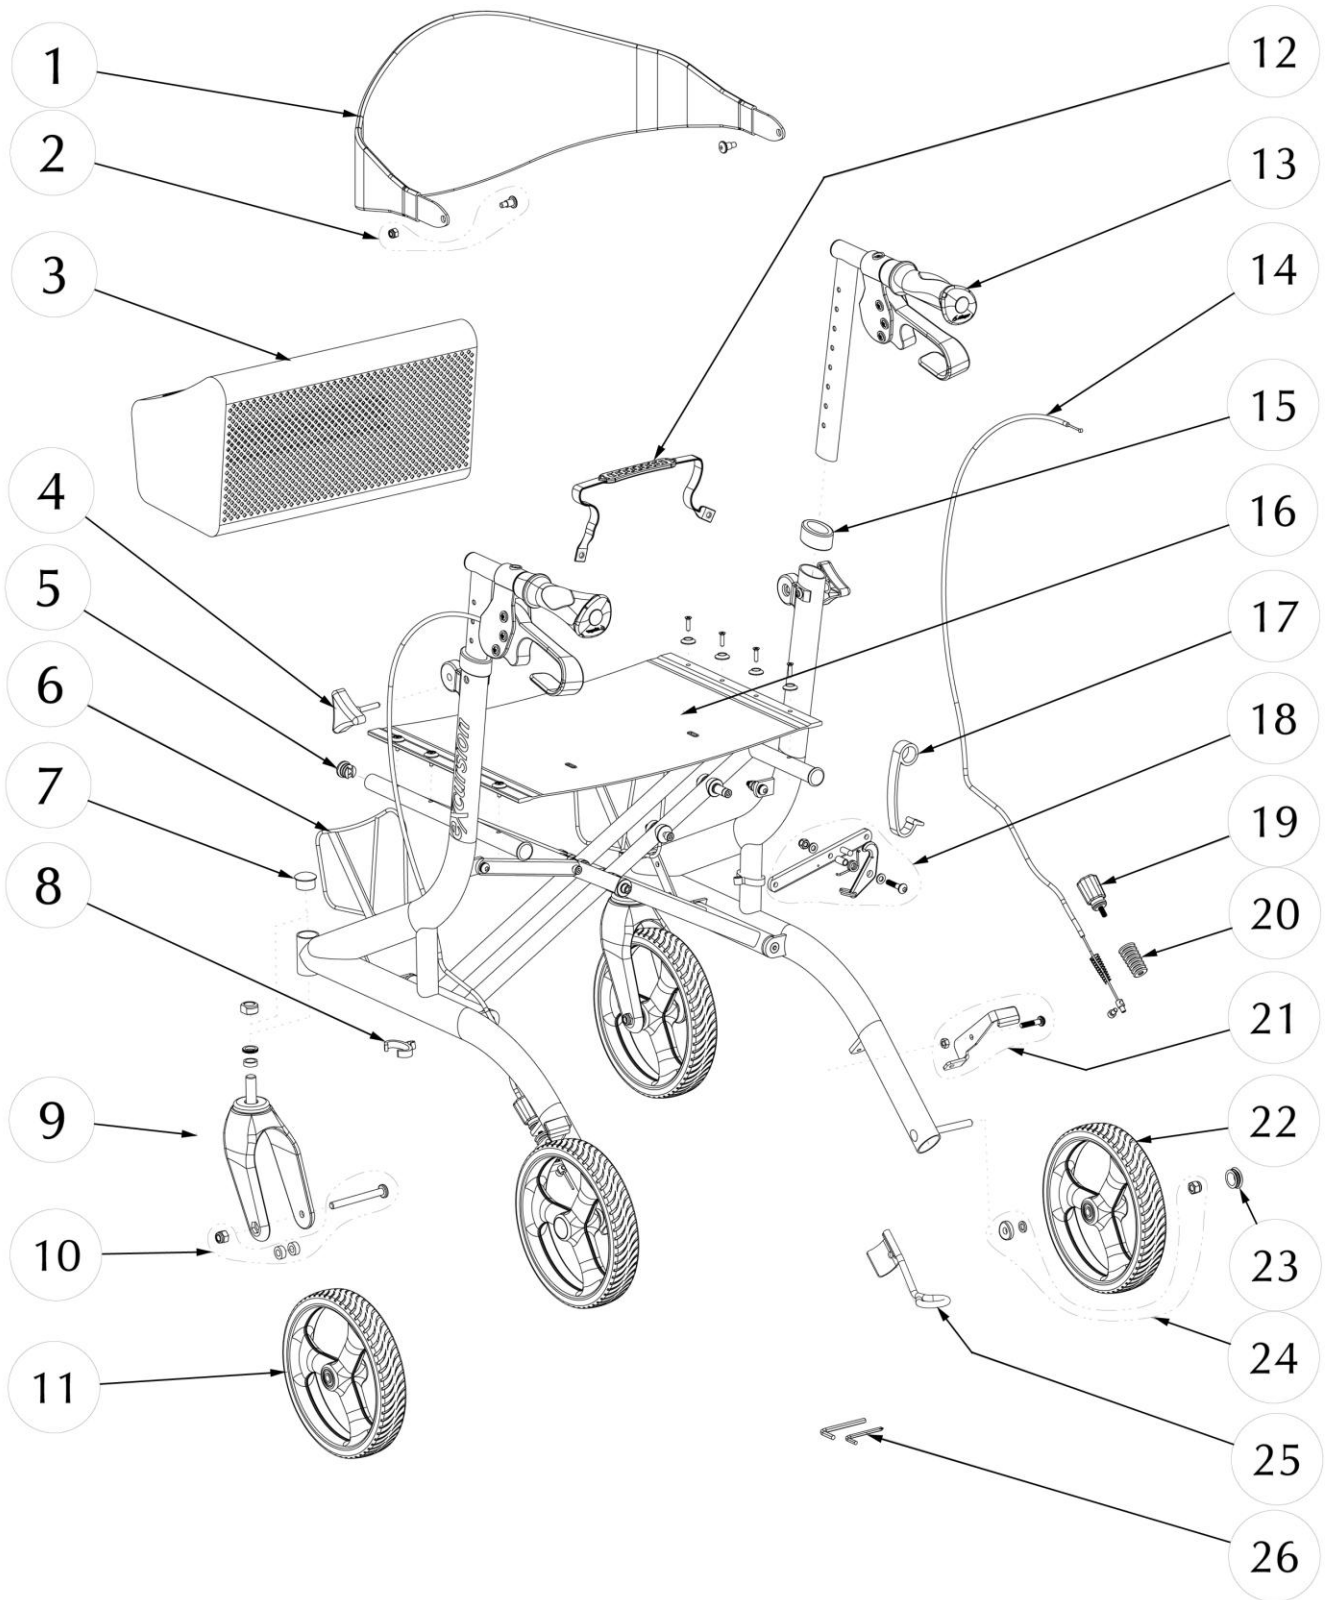

700-927 (CRANBERRY) AIRGO X18 EXCURSION ROLLATOR SIDE-FOLDING, AIRGO HANDLES AND COMFORT-GRIP WHEELS

700-927 (CRANBERRY)
AIRGO X18 EXCURSION ROLLATOR
SIDE-FOLDING, AIRGO HANDLES AND COMFORT-GRIP WHEELS

Item #	AMG Part #	Item Description	Qty Per Unit	Sold by
1.	A01-101	Full Contoured Backrest, Black	1 EA	1 EA
2.	B01-861	Hardware for Backrest	1 ST	1 ST
3.	C23-00054	Soft Basket with Cover for X18 Excursion	1 EA	1 EA
4.	A01-416	Triangular Knob, M6x30mm – 2ea / set	1 ST	1 ST
5.	B01-601	Caps for Seat Tubing, Black (2 Front Caps & 2 Rear Caps)	1 ST	1 ST
6.	B01-872	Mounting Brackets with Hardware, X18	1 ST	1 ST
7.	A01-455	Cap for Front 34mm Tubing, Black – 2ea / set	1 ST	1 ST
8.	A01-244	Oval Cable-Clip, Black – 2 ea / set	1 ST	1 ST
9.	B01-303	Front Fork Subassy	2 EA	1 EA
10.	B01-832	Hardware for 8" Front Wheel	2 ST	1 ST
11.	C23-00028	8" Comfort-Plus Front Wheel (2 per set)	1 ST	1 ST
12.	A01-286	Seat Strap, Black	1 EA	1 EA
13.	B01-035CR	Airgo Handle Oval Bar with Brake Handle Subassy	1 PR	1 PR
14.	B01-181	Brake Cable & Sleeve Assembly	1 PR	1 PR
15.	A01-211	Oval Anti-Rattle, Black Plastic – 2ea / set	1 ST	1 ST
16.	B01-281	Vinyl Foldable Seat (17.5" x 12") with Hardware	1 EA	1 EA
17.	A01-282	Fold Stopper Strap, Orange Plastic	1 EA	1 EA
18.	B01-881H	Open Seat Mechanism	1 ST	1 ST
19.	B01-185	Bottom Brake Adjustment Assy	2 ST	2 ST
20.	A01-419	Spring Sleeve, Black	2 EA	1 EA
21.	C23-00027	Bottom Brake Subassy, L&R	1 ST	1 ST
22.	C23-00029	8" Comfort-Plus Rear Wheel (2 per set)	1 ST	1 ST
23.	A01-453	Hub Cap for Rear Wheel	2 EA	1 EA
24.	B01-845	Hardware for Rear Wheel	2 ST	1 ST
25.	A01-551	Curb-Climber for Excursion	1 EA	1EA
26.	A01-712	Tool Package of 3	1 ST	1 ST