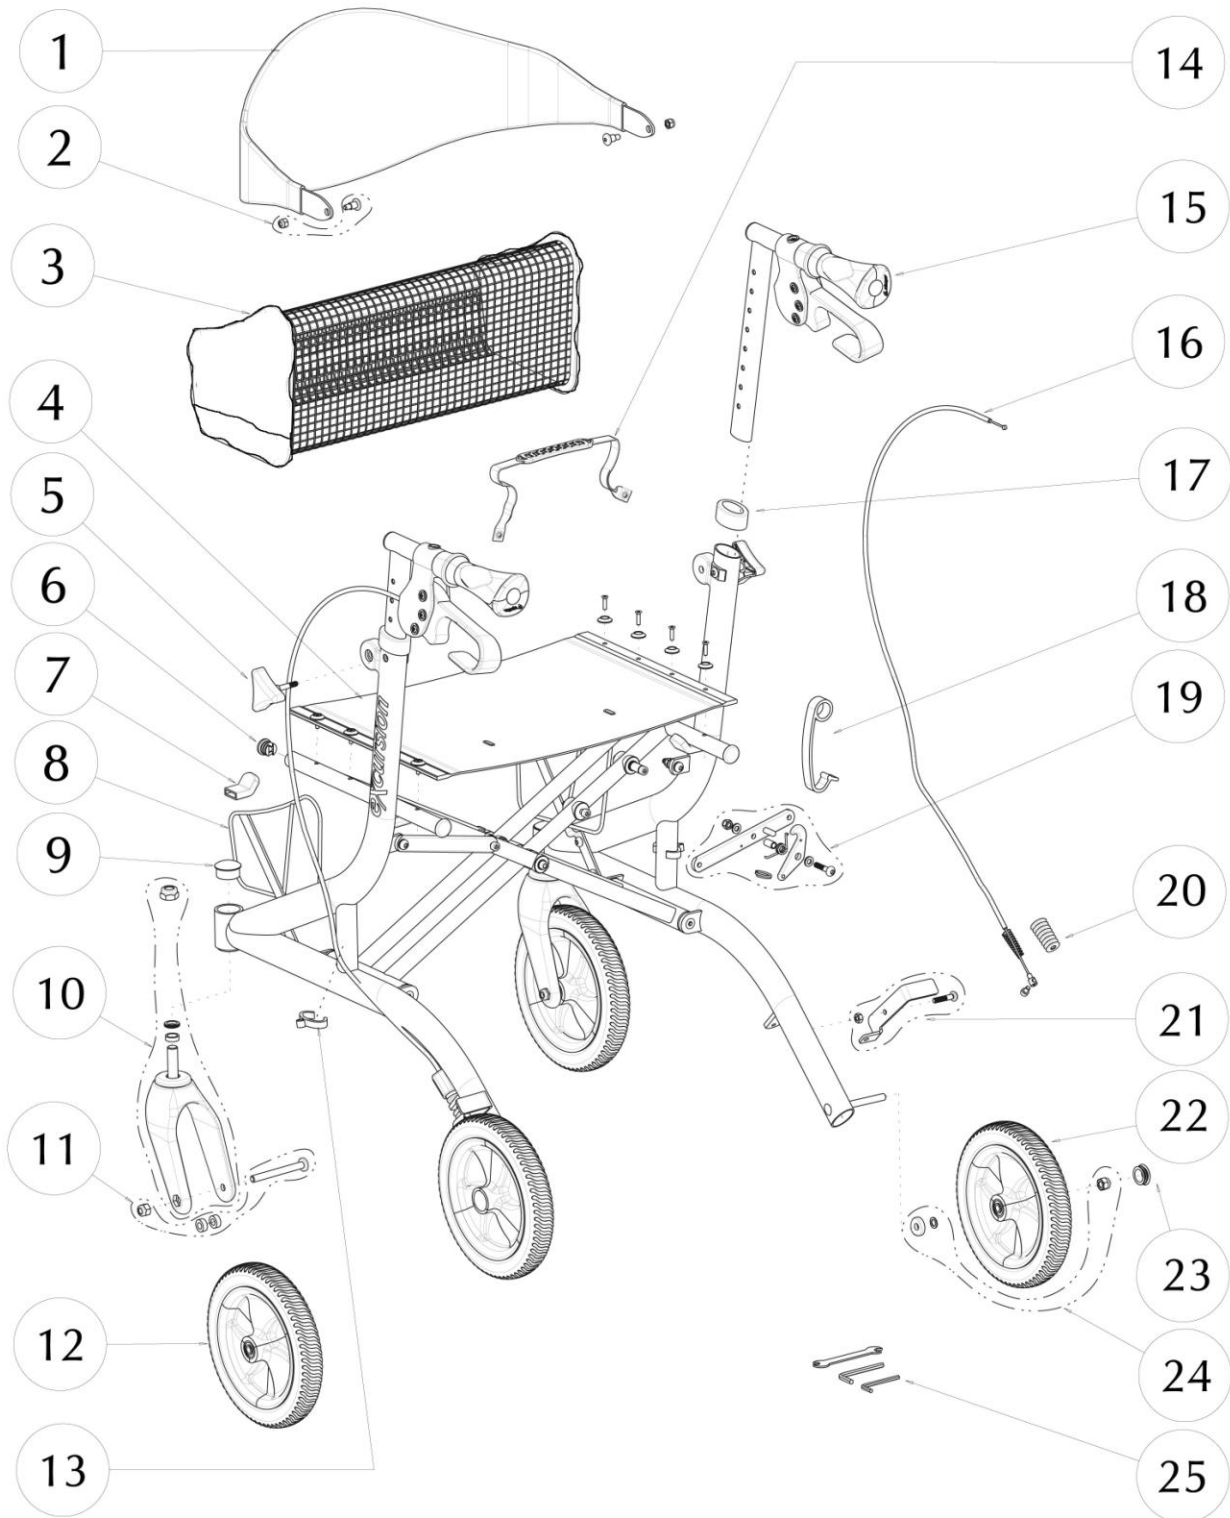

700-926 (PEARL BLACK)
AIRGO X18 EXCURSION ROLLATOR
SIDE-FOLDING, AIRGO HANDLES AND COMFORT-GRIP WHEELS

700-926 (PEARL BLACK)
AIRGO X18 EXCURSION ROLLATOR
SIDE-FOLDING, AIRGO HANDLES AND COMFORT-GRIP WHEELS