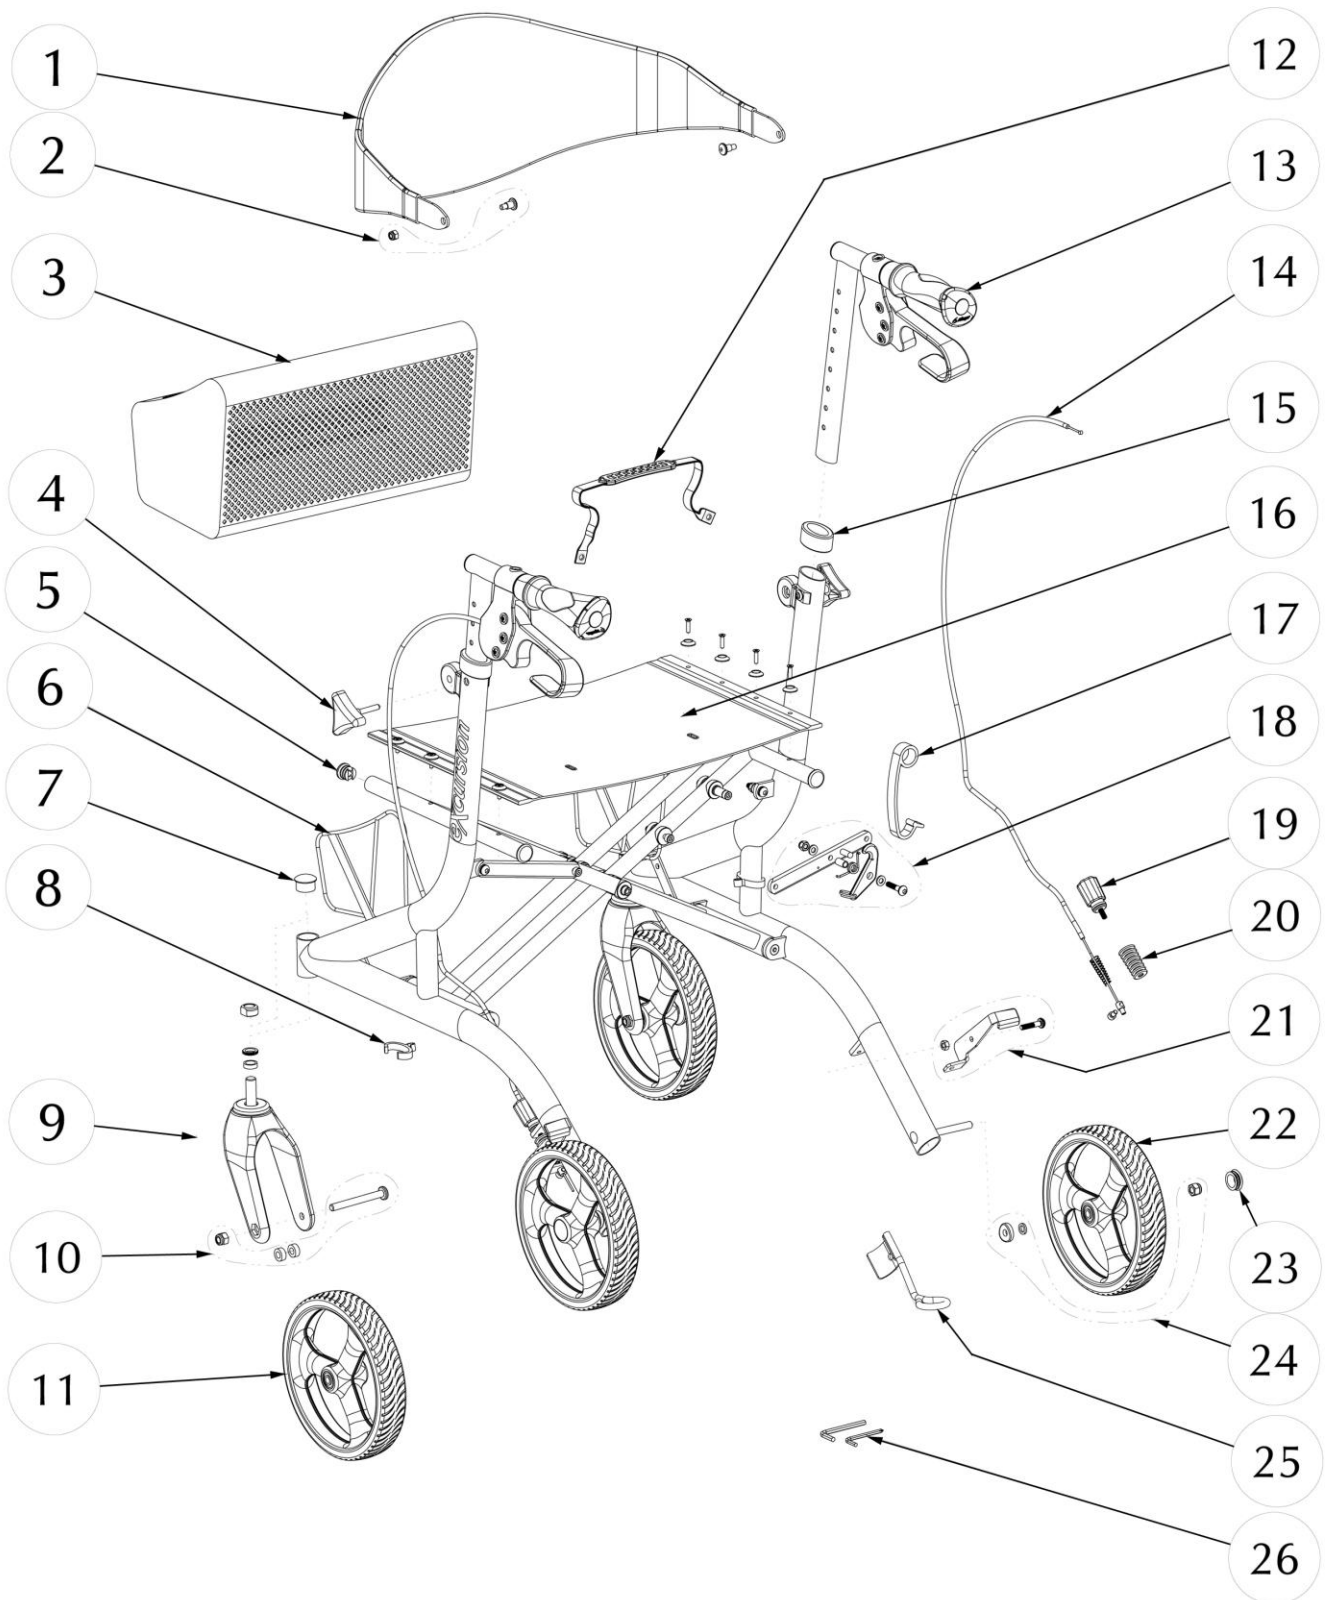

700-926 (PEARL BLACK) AIRGO X18 EXCURSION ROLLATOR SIDE-FOLDING, AIRGO HANDLES AND COMFORT-GRIP WHEELS

700-926 (PEARL BLACK)
AIRGO X18 EXCURSION ROLLATOR
SIDE-FOLDING, AIRGO HANDLES AND COMFORT-GRIP WHEELS

Item #	AMG Part #	Item Description	Qty Per Unit	Sold by
1.	A01-101	Full Contoured Backrest, Black	1 EA	1 EA
2.	B01-861	Hardware for Backrest	1 ST	1 ST
3.	C23-00054	Soft Basket with Cover for X18 Excursion	1 EA	1 EA
4.	A01-416	Triangular Knob, M6x30mm – 2ea / set	1 ST	1 ST
5.	B01-601	Caps for Seat Tubing, Black (2 Front Caps & 2 Rear Caps)	1 ST	1 ST
6.	B01-872	Mounting Brackets with Hardware, X18	1 ST	1 ST
7.	A01-455	Cap for Front 34mm Tubing, Black – 2ea / set	1 ST	1 ST
8.	A01-244	Oval Cable-Clip, Black – 2 ea / set	1 ST	1 ST
9.	B01-303	Front Fork Subassy	2 EA	1 EA
10.	B01-832	Hardware for 8" Front Wheel	2 ST	1 ST
11.	C23-00028	8" Comfort-Plus Front Wheel (2 per set)	1 ST	1 ST
12.	A01-286	Seat Strap, Black	1 EA	1 EA
13.	B01-035BK	Airgo Handle Oval Bar with Brake Handle Subassy	1 PR	1 PR
14.	B01-181	Brake Cable & Sleeve Assembly	1 PR	1 PR
15.	A01-211	Oval Anti-Rattle, Black Plastic – 2ea / set	1 ST	1 ST
16.	B01-281	Vinyl Foldable Seat (17.5" x 12") with Hardware	1 EA	1 EA
17.	A01-282	Fold Stopper Strap, Orange Plastic	1 EA	1 EA
18.	B01-881H	Open Seat Mechanism	1 ST	1 ST
19.	B01-185	Bottom Brake Adjustment Assy	2 ST	2 ST
20.	A01-419	Spring Sleeve, Black	2 EA	1 EA
21.	C23-00027	Bottom Brake Subassy, L&R	1 ST	1 ST
22.	C23-00029	8" Comfort-Plus Rear Wheel (2 per set)	1 ST	1 ST
23.	A01-453	Hub Cap for Rear Wheel	2 EA	1 EA
24.	B01-845	Hardware for Rear Wheel	2 ST	1 ST
25.	A01-551	Curb-Climber for Excursion	1 EA	1EA
26.	A01-712	Tool Package of 3	1 ST	1 ST