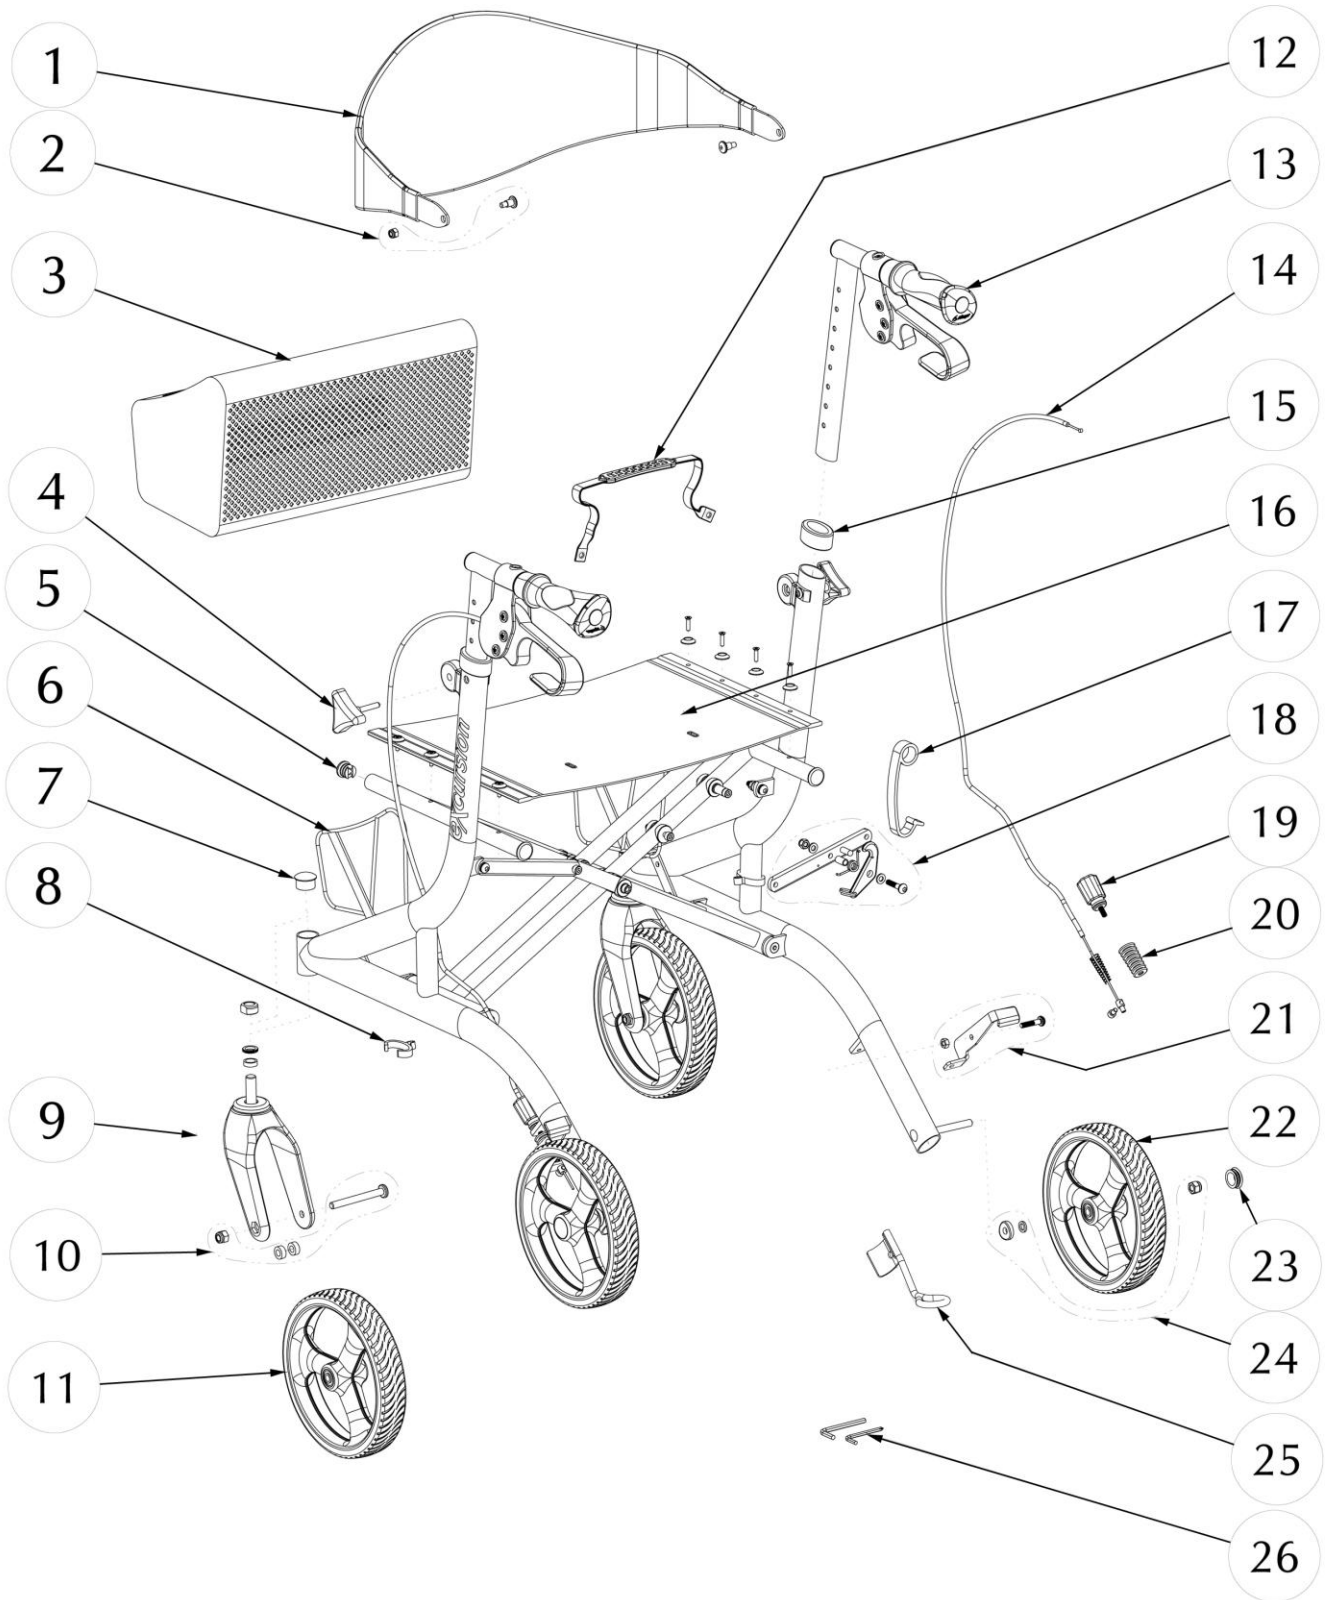

### 700-923 (LEGEND LIME) AIRGO X20 EXCURSION ROLLATOR SIDE-FOLDING, AIRGO HANDLES AND COMFORT-GRIP WHEELS

**700-923 (LEGEND LIME)**  
**AIRGO X20 EXCURSION ROLLATOR**  
**SIDE-FOLDING, AIRGO HANDLES AND COMFORT-GRIP WHEELS**

Item #	AMG Part #	Item Description	Qty Per Unit	Sold by
1.	<b>A01-101</b>	Full Contoured Backrest, Black	1 EA	1 EA
2.	<b>B01-861</b>	Hardware for Backrest	1 ST	1 ST
3.	<b>C23-00053</b>	Soft Basket with Cover for X20, X23 Excursion	1 EA	1 EA
4.	<b>A01-416</b>	Triangular Knob, M6x30mm – 2ea / set	1 ST	1 ST
5.	<b>B01-601</b>	Caps for Seat Tubing, Black (2 Front Caps & 2 Rear Caps)	1 ST	1 ST
6.	<b>B01-871</b>	Mounting Brackets with Hardware, X20, X23 & X-Wide Excursion	1 ST	1 ST
7.	<b>A01-455</b>	Cap for Front 34mm Tubing, Black – 2ea / set	1 ST	1 ST
8.	<b>A01-244</b>	Oval Cable-Clip, Black – 2 ea / set	1 ST	1 ST
9.	<b>B01-303</b>	Front Fork Subassy	2 EA	1 EA
10.	<b>B01-832</b>	Hardware for 8" Front Wheel	2 ST	1 ST
11.	<b>C23-00028</b>	8" Comfort-Plus Front Wheel (2 per set)	1 ST	1 ST
12.	<b>A01-286</b>	Seat Strap, Black	1 EA	1 EA
13.	<b>B01-034GN</b>	Airgo Handle Oval Bar with Brake Handle Subassy	1 PR	1 PR
14.	<b>B01-181</b>	Brake Cable & Sleeve Assembly	1 PR	1 PR
15.	<b>A01-211</b>	Oval Anti-Rattle, Black Plastic – 2ea / set	1 ST	1 ST
16.	<b>B01-281</b>	Vinyl Foldable Seat (17.5" x 12") with Hardware	1 EA	1 EA
17.	<b>A01-282</b>	Fold Stopper Strap, Orange Plastic	1 EA	1 EA
18.	<b>B01-881</b>	Open Seat Mechanism	1 ST	1 ST
19.	<b>B01-185</b>	Bottom Brake Adjustment Assy	2 ST	2 ST
20.	<b>A01-419</b>	Spring Sleeve, Black	2 EA	1 EA
21.	<b>C23-00027</b>	Bottom Brake Subassy, L&R	1 ST	1 ST
22.	<b>C23-00029</b>	8" Comfort-Plus Rear Wheel (2 per set)	1 ST	1 ST
23.	<b>A01-453</b>	Hub Cap for Rear Wheel	2 EA	1 EA
24.	<b>B01-845</b>	Hardware for Rear Wheel	2 ST	1 ST
25.	<b>A01-551</b>	Curb-Climber for Excursion	1 EA	1EA
26.	<b>A01-712</b>	Tool Package of 3	1 ST	1 ST