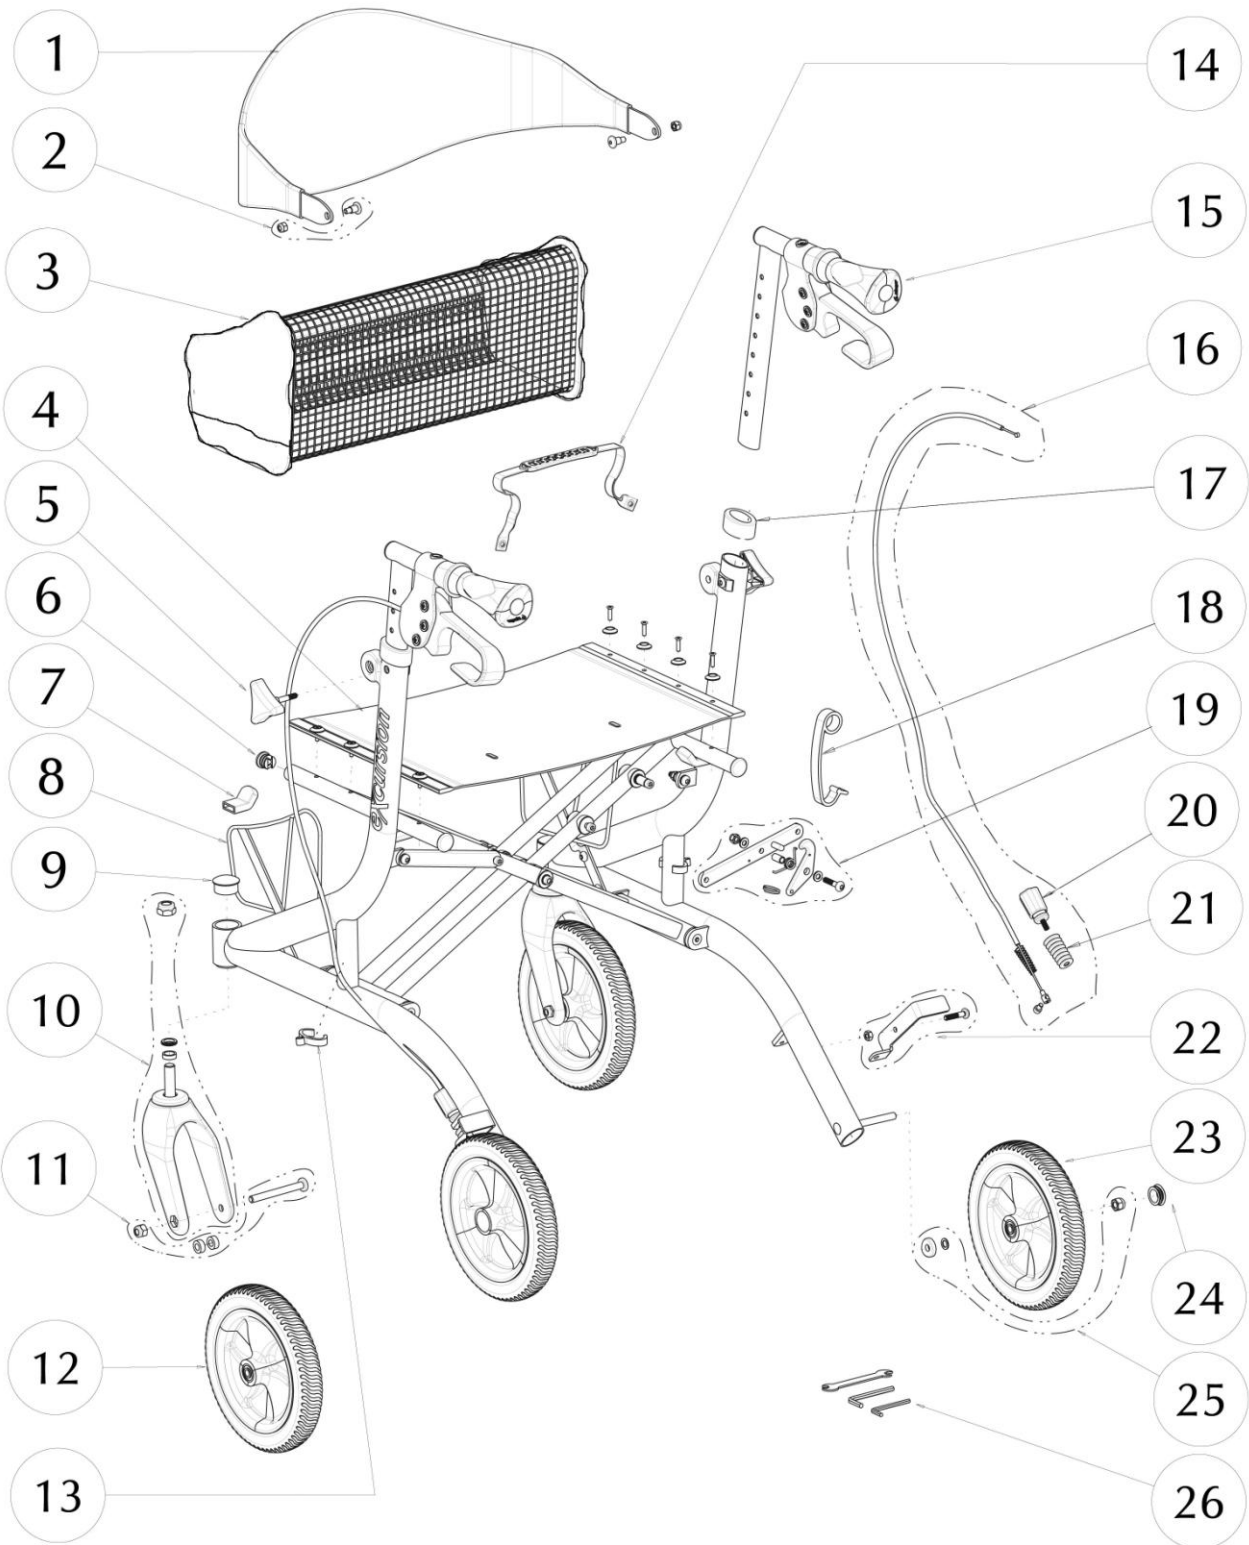

700-923 (LEGEND LIME)
AIRGO EXCURSION ROLLATOR
SIDE-FOLDING, AIRGO HANDLES AND COMFORT-GRIP WHEELS

700-923 (LEGEND LIME)
AIRGO EXCURSION ROLLATOR
SIDE-FOLDING, AIRGO HANDLES AND COMFORT-GRIP WHEELS

Item #	AMG Part #	Item Description	Qty Per Unit	Sold by
1.	A01-101	Full Contoured Backrest, Black	1 EA	1 EA
2.	B01-861	Hardware for Backrest (2 Special Bolts M6x16mm & 2 Hex Locknuts)	1 ST	1 ST
3.	A01-621	Soft Basket for Standard-Height, X-Tall Excursion & Fusion	1 EA	1 EA
4.	B01-281	Nylon Foldable Seat (17.5" x 12") with Hardware (8 screws M4x14mm & 8 Black Plastic Washers)	1 EA	1 EA
5.	A01-416	Triangular Knob, M6x30mm – 2ea / set	1 ST	1 ST
6.	B01-601	Caps for Seat Tubing, Black (2 Front Caps & 2 Rear Caps)	1 ST	1 ST
7.	A01-450	Seat Support Bracket Cover, Black - 2 ea / set	1 ST	1 ST
8.	B01-871	Mounting Brackets with Hardware, X20, X23 & X-Wide Excursion	1 ST	1 ST
9.	A01-455	Cap for Front 34mm Tubing, Black – 2ea / set	1 ST	1 ST
10.	B01-303	Front Fork Subassy,(Black Plastic Fork, 2 Bearings, Fork Cover, Fork Bolt M12x65mm, Aluminum Spacer, Spring-Washer & Locknut M12)	2 EA	1 EA
11.	B01-832	Hardware for 8" Front Wheel (Bolt M8x78.5mm, 2 Aluminum Spacers & Hex Nut M8)	2 ST	1 ST
12.	B01-141	8" Comfort-Plus Front Wheel (PU Tire 8"x1.25" with Full Hub, Bushing & 2 Bearings)	2 EA	1 EA
13.	A01-244	Oval Cable-Clip, Black – 2 ea / set	1 ST	1 ST
14.	A01-286	Seat Strap, Black	1 EA	1 EA
15.	B01-034GN	Airgo Handle Oval Bar with Brake Handle Subassy (2 Handle Oval Bars, 2 Brake Handles with Hardware & 2 Green Airgo Handle Grips)	1 PR	1 PR
16.	B01-181	Brake Cable & Sleeve Assembly (Cable, Sleeve 860mm, Bottom Brake Adjustment, Spring, Spring Sleeve, Cable Stopper with Screw M5x6mm & Fishtail Stopper)	1 PR	1 PR
17.	A01-211	Oval Anti-Rattle, Black Plastic – 2ea / set	1 ST	1 ST
18.	A01-282	Fold Stopper Strap, Orange Plastic	1 EA	1 EA
19.	B01-881	Open Seat Mechanism (Right Link Bar, Bolt M6x28mm, Alum. Bracket, Spring, Chromed Ring, Brass Sleeve, 2 Grey Plastic Washers & Hex Nut M6)	1 ST	1 ST
20.	B01-185	Bottom Brake Adjustment Assy (Orange Knob, Spring & Orange Adj. Screw)	2 ST	2 ST
21.	A01-419	Spring Sleeve, Black	2 EA	1 EA
22.	B01-159	Bottom Brake Assy, L&R (2 Bolts M6x22mm, Left & Right Brake Pad & 2 Hex Nuts)	1 ST	1 ST
23.	B01-142	8" Comfort-Plus Rear Wheel (PU Tire 8"x1.25" with Full Hub, Bushing & 2 Bearings)	2 EA	1 EA
24.	A01-453	Hub Cap for Rear Wheel	2 EA	1 EA
25.	B01-845	Hardware for Rear Wheel (Locknut M8, Curved Washer & Steel Washer)	2 ST	1 ST
26.	A01-712	Tool Package of 3 (#4mm, #5mm Allen Keys & 8-10mm Wrench)	1 ST	1 ST