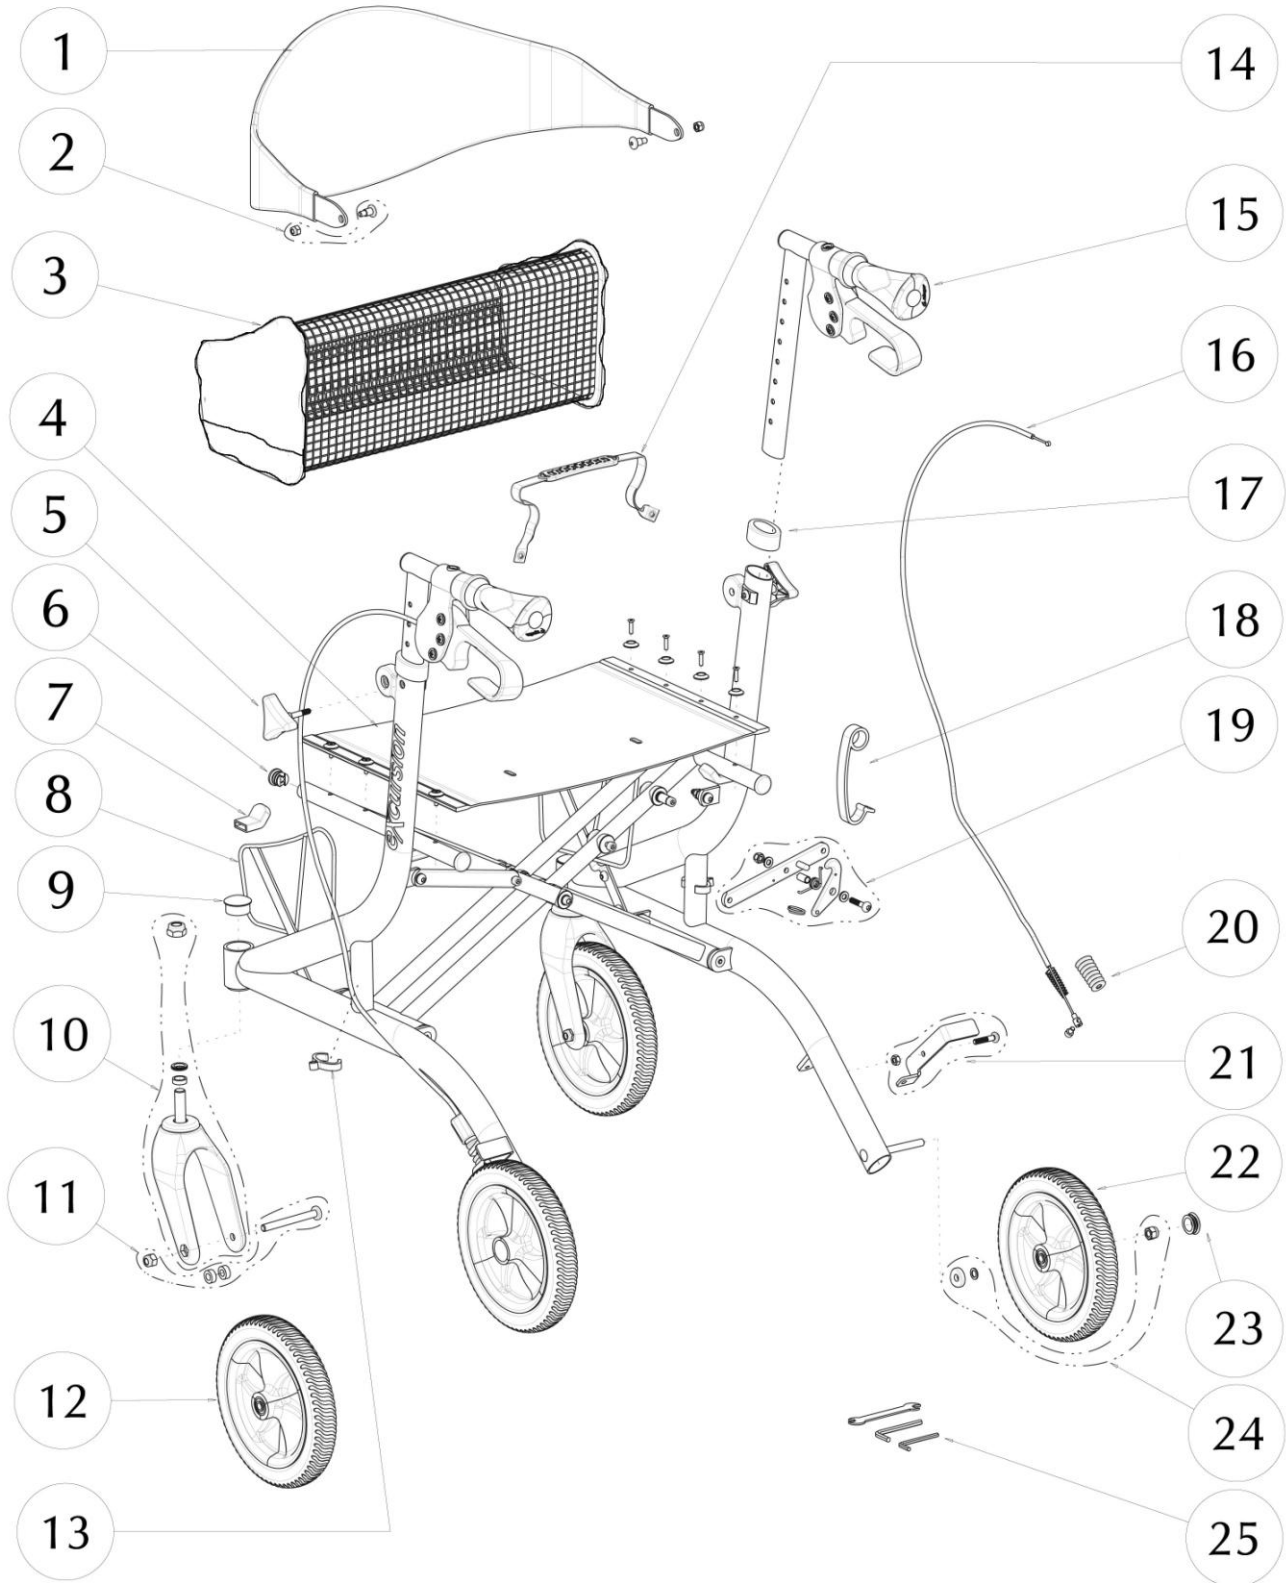

700-922 (CRANBERRY)
AIRGO X20 EXCURSION ROLLATOR
SIDE-FOLDING, AIRGO HANDLES AND COMFORT-GRIP WHEELS

700-922 (CRANBERRY)
AIRGO X20 EXCURSION ROLLATOR
SIDE-FOLDING, AIRGO HANDLES AND COMFORT-GRIP WHEELS