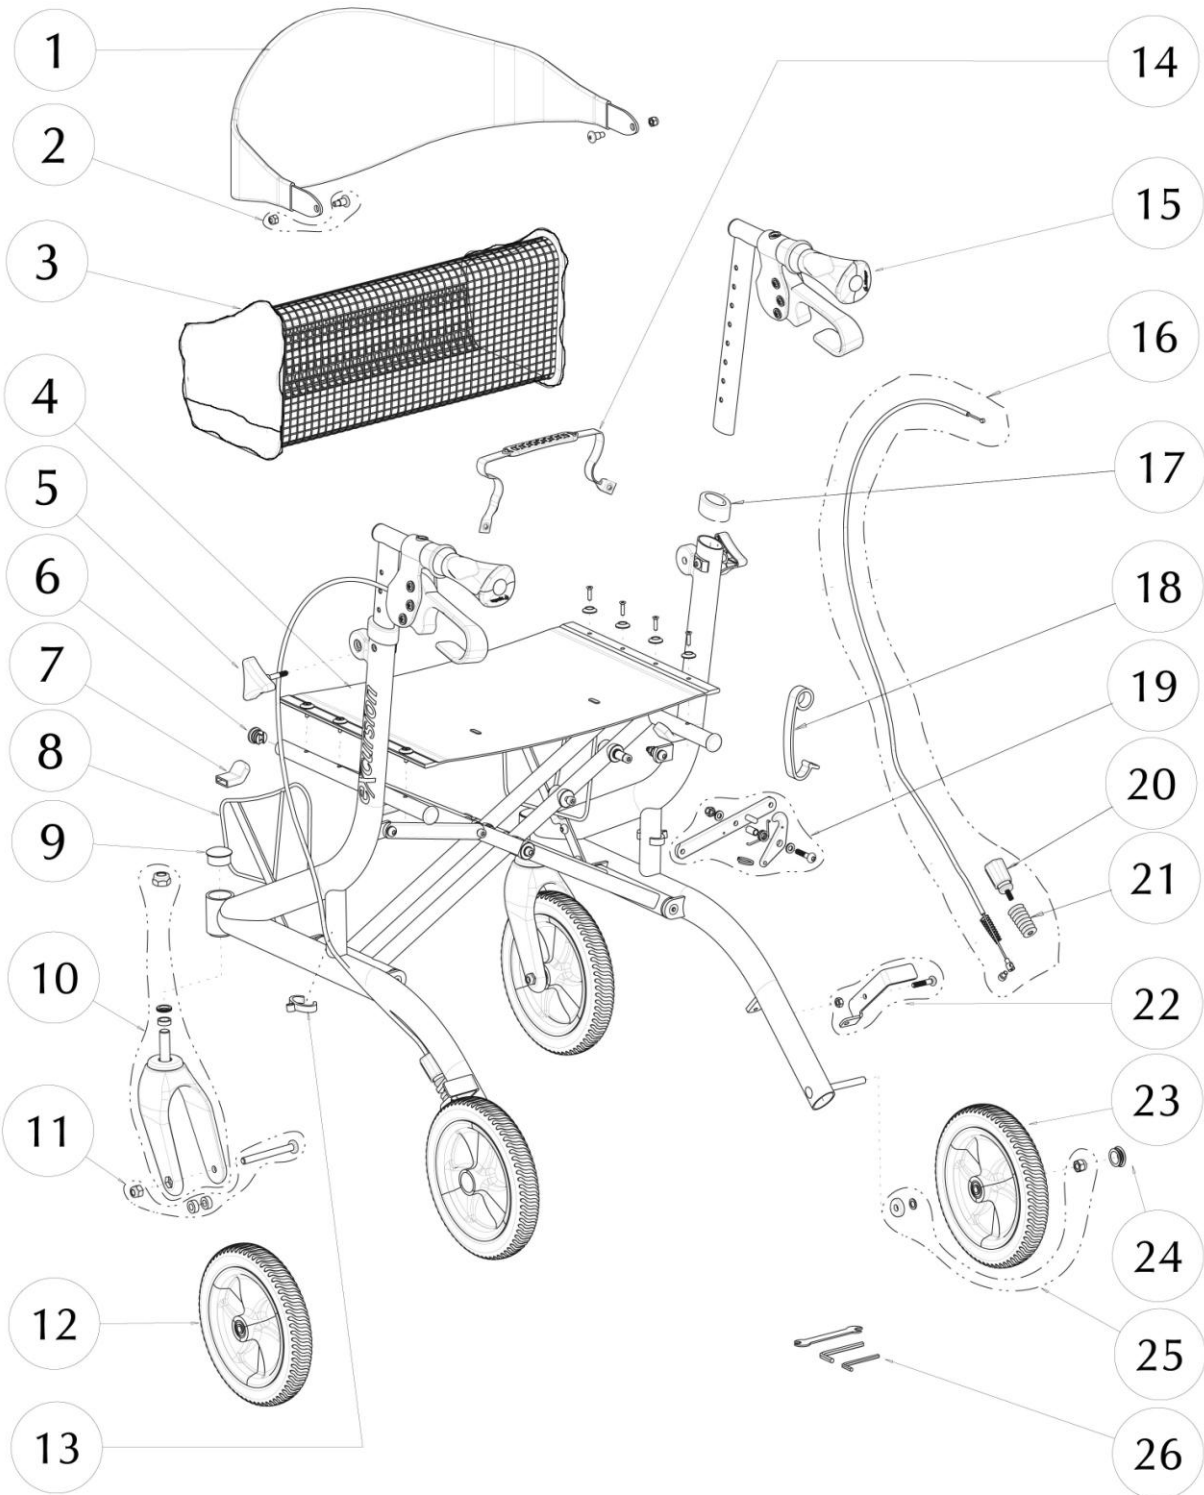

700-922 (CRANBERRY) AIRGO X20 EXCURSION ROLLATOR SIDE-FOLDING, AIRGO HANDLES AND COMFORT-GRIP WHEELS

700-922 (CRANBERRY)
AIRGO X20 EXCURSION ROLLATOR
SIDE-FOLDING, AIRGO HANDLES AND COMFORT-GRIP WHEELS