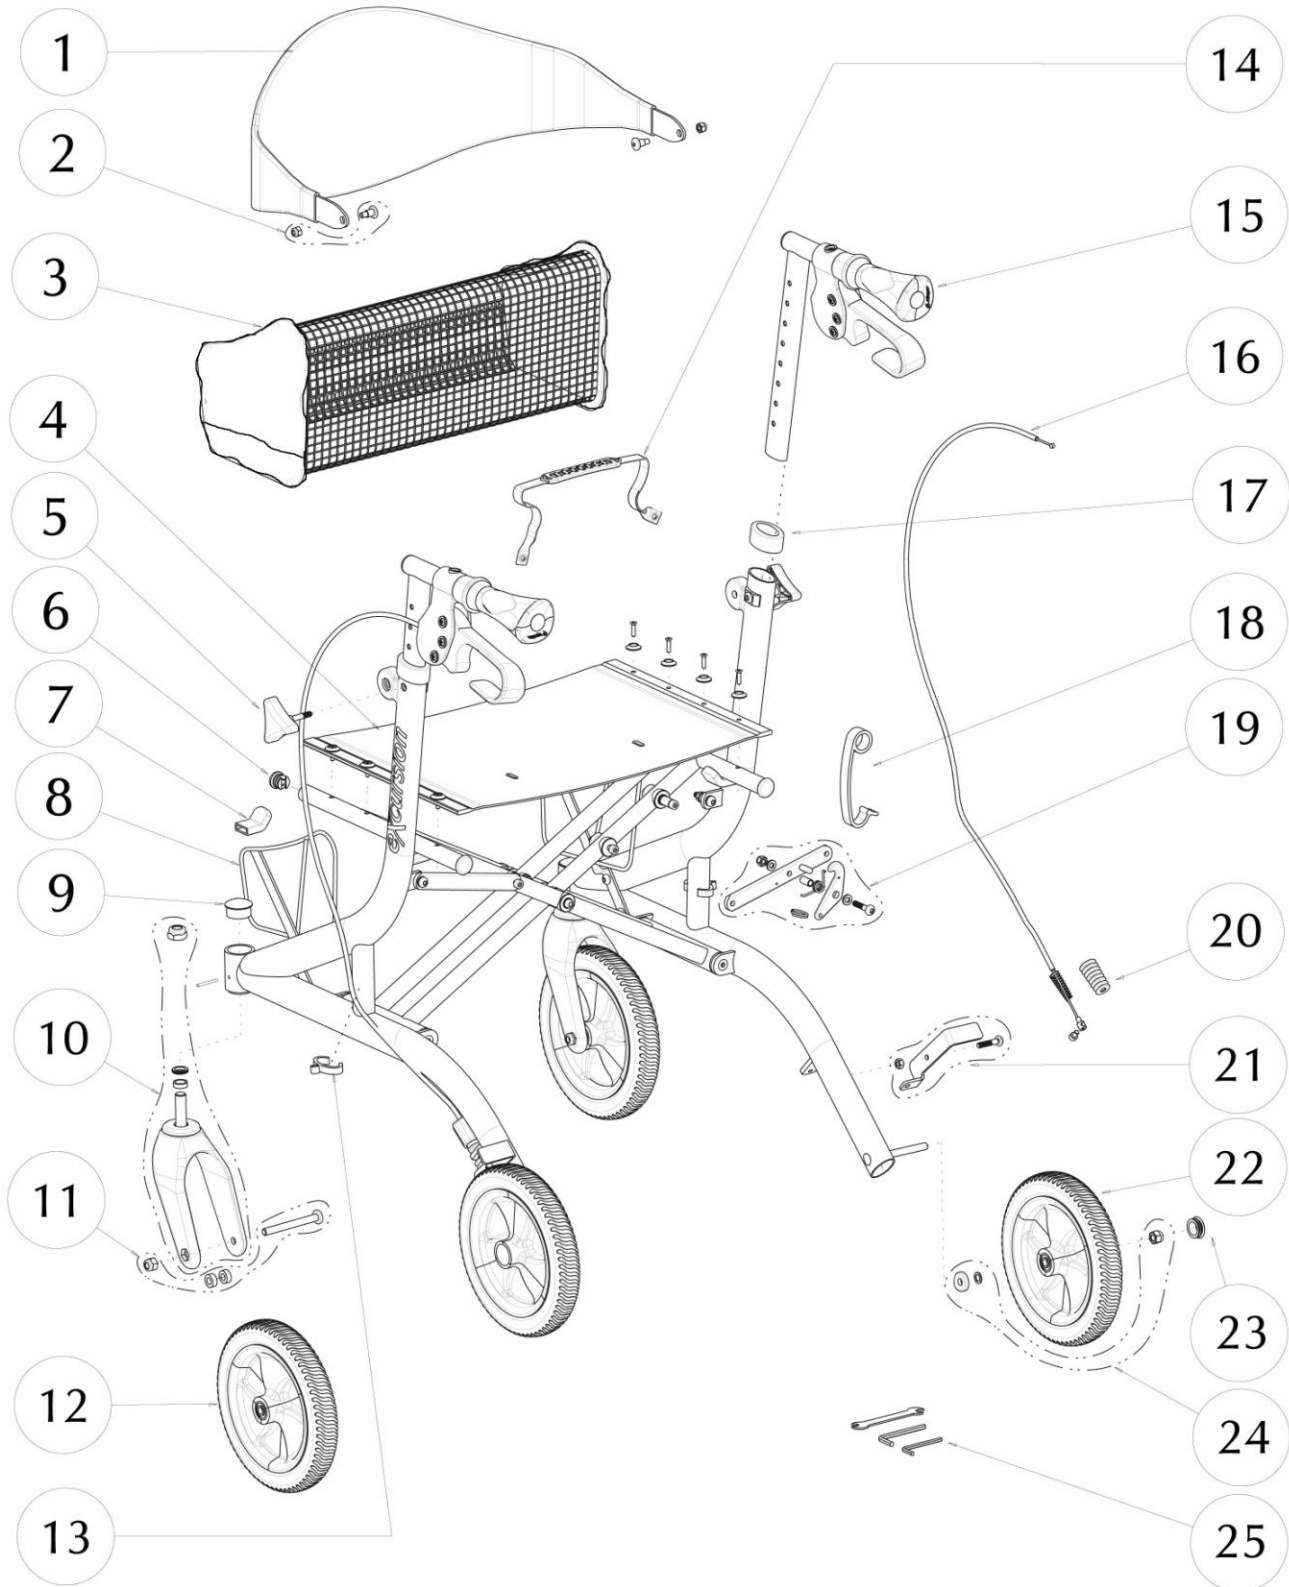

700-922 (CRANBERRY)
AIRGO X20 EXCURSION ROLLATOR
SIDE-FOLDING, AIRGO HANDLES AND COMFORT-GRIP WHEELS

700-922 (CRANBERRY)
AIRGO X20 EXCURSION ROLLATOR
SIDE-FOLDING, AIRGO HANDLES AND COMFORT-GRIP WHEELS