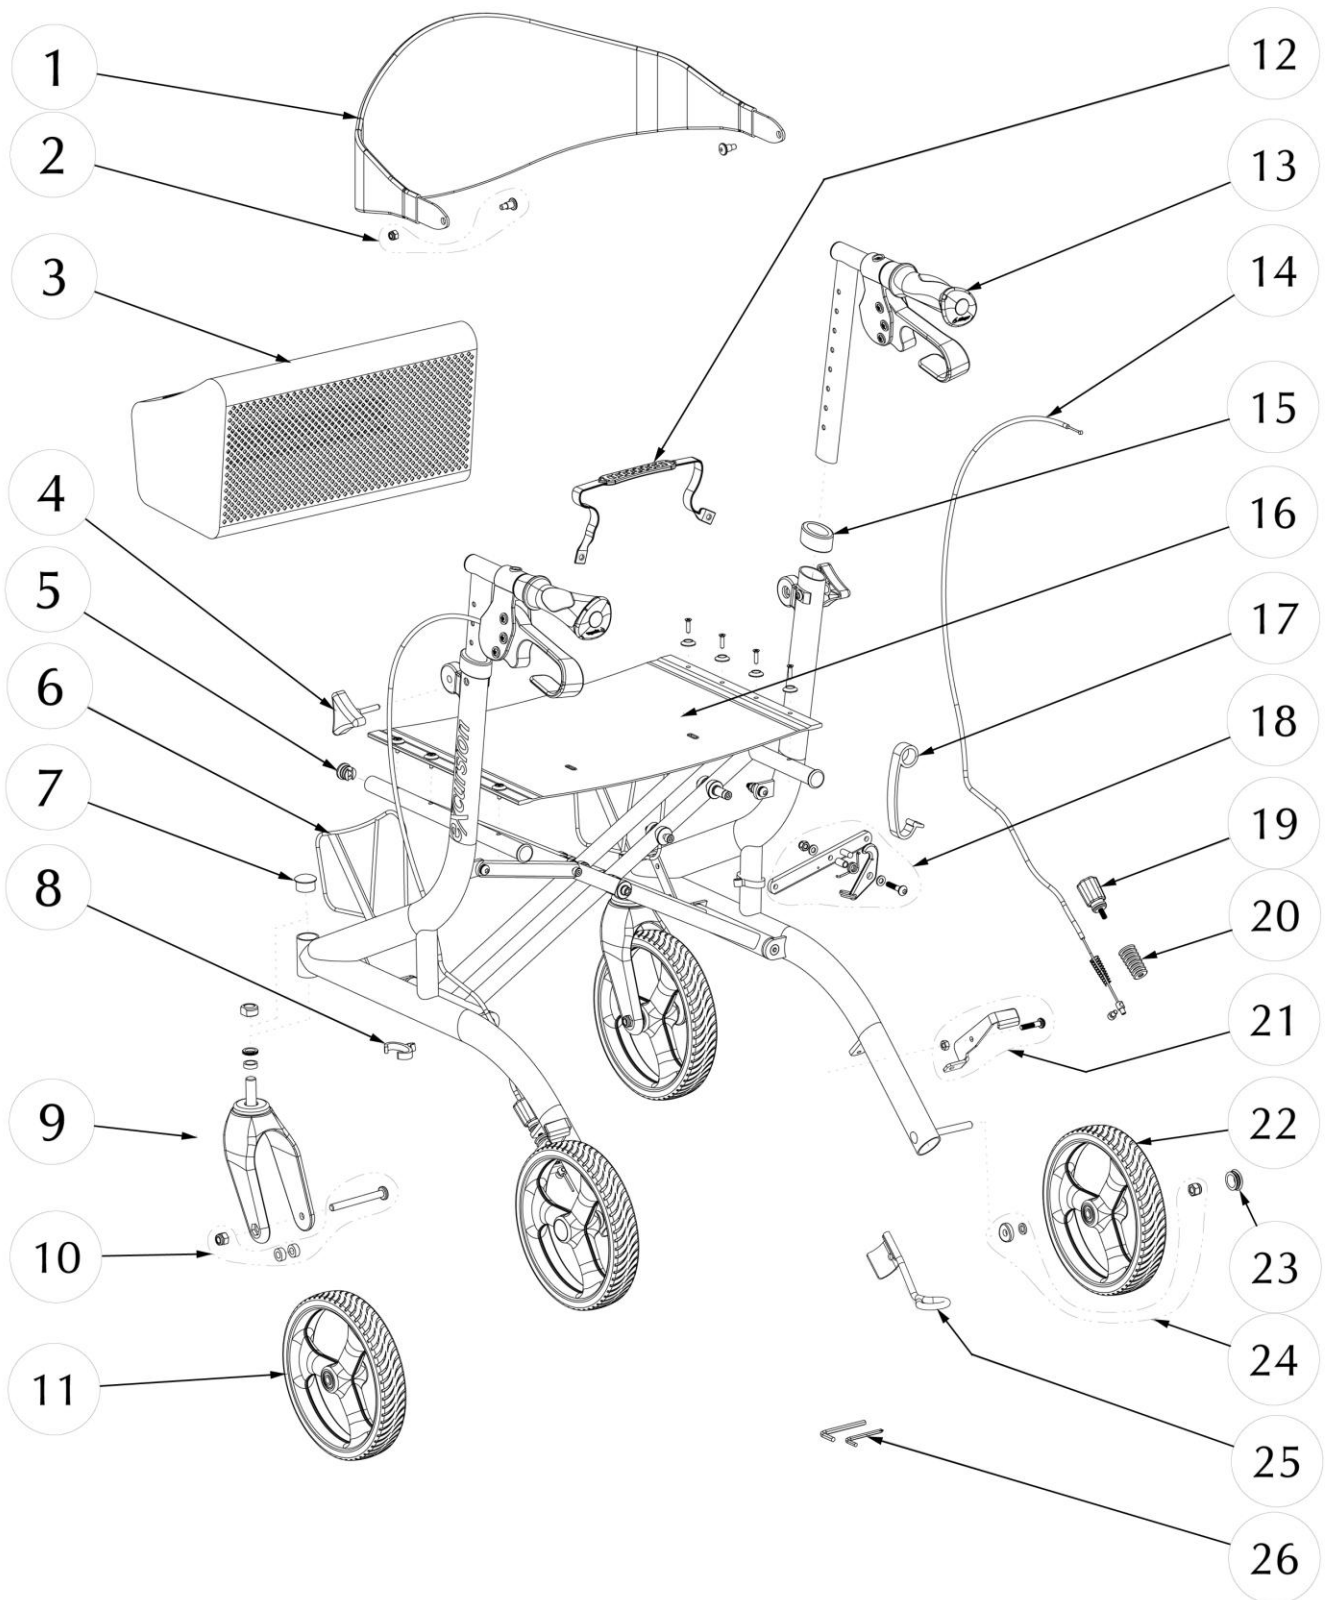

700-921 (PACIFIC BLUE)
AIRGO X20 EXCURSION ROLLATOR
SIDE-FOLDING, AIRGO HANDLES AND COMFORT-GRIP WHEELS

700-921 (PACIFIC BLUE)
AIRGO X20 EXCURSION ROLLATOR
SIDE-FOLDING, AIRGO HANDLES AND COMFORT-GRIP WHEELS

Item #	AMG Part #	Item Description	Qty Per Unit	Sold by
1.	A01-101	Full Contoured Backrest, Black	1 EA	1 EA
2.	B01-861	Hardware for Backrest	1 ST	1 ST
3.	C23-00053	Soft Basket with Cover for X20, X23 Excursion	1 EA	1 EA
4.	A01-416	Triangular Knob, M6x30mm – 2ea / set	1 ST	1 ST
5.	B01-601	Caps for Seat Tubing, Black (2 Front Caps & 2 Rear Caps)	1 ST	1 ST
6.	B01-871	Mounting Brackets with Hardware, X20, X23 & X-Wide Excursion	1 ST	1 ST
7.	A01-455	Cap for Front 34mm Tubing, Black – 2ea / set	1 ST	1 ST
8.	A01-244	Oval Cable-Clip, Black – 2 ea / set	1 ST	1 ST
9.	B01-303	Front Fork Sub assembly	2 EA	1 EA
10.	B01-832	Hardware for 8" Front Wheel	2 ST	1 ST
11.	C23-00028	8" Comfort-Plus Front Wheel (2 per set)	1 ST	1 ST
12.	A01-286	Seat Strap, Black	1 EA	1 EA
13.	B01-031BL	Airgo Handle Oval Bar with Brake Handle Subassy	1 PR	1 PR
14.	B01-181	Brake Cable & Sleeve Assembly	1 PR	1 PR
15.	A01-211	Oval Anti-Rattle, Black Plastic – 2ea / set	1 ST	1 ST
16.	B01-281	Vinyl Foldable Seat (17.5" x 12") with Hardware	1 EA	1 EA
17.	A01-282	Fold Stopper Strap, Orange Plastic	1 EA	1 EA
18.	B01-881	Open Seat Mechanism	1 ST	1 ST
19.	B01-185	Bottom Brake Adjustment Assy	2 ST	2 ST
20.	A01-419	Spring Sleeve, Black	2 EA	1 EA
21.	C23-00027	Bottom Brake Subassy, L&R	1 ST	1 ST
22.	C23-00029	8" Comfort-Plus Rear Wheel (2 per set)	1 ST	1 ST
23.	A01-453	Hub Cap for Rear Wheel	2 EA	1 EA
24.	B01-845	Hardware for Rear Wheel	2 ST	1 ST
25.	A01-551	Curb-Climber for Excursion	1 EA	1EA
26.	A01-712	Tool Package of 3	1 ST	1 ST