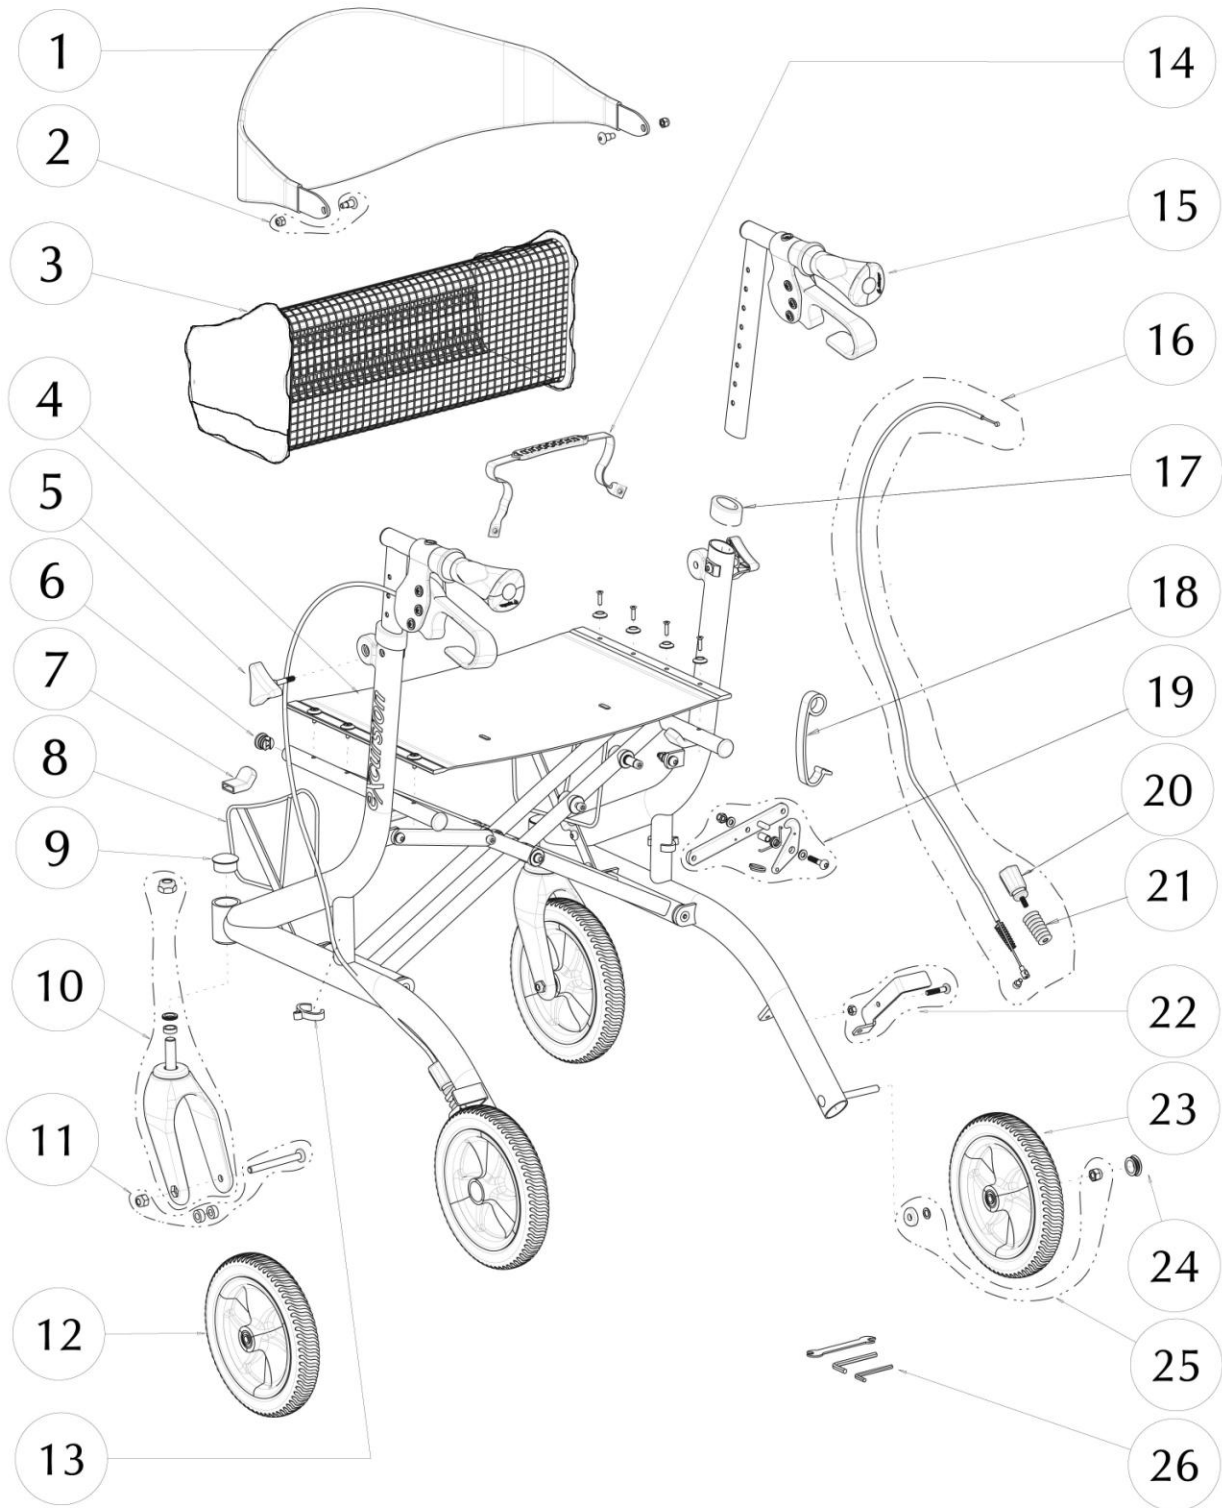

700-921 (PACIFIC BLUE)
AIRGO X20 EXCURSION ROLLATOR
SIDE-FOLDING, AIRGO HANDLES AND COMFORT-GRIP WHEELS

700-921 (PACIFIC BLUE)
AIRGO X20 EXCURSION ROLLATOR
SIDE-FOLDING, AIRGO HANDLES AND COMFORT-GRIP WHEELS

Item #	AMG Part #	Item Description	Qty Per Unit	Sold by
1.	A01-101	Full Contoured Backrest, Black	1 EA	1 EA
2.	B01-861	Hardware for Backrest (2 Special Bolts M6x16mm & 2 Hex Locknuts)	1 ST	1 ST
3.	A01-621	Soft Basket for X20, X23 Excursion & Fusion	1 EA	1 EA
4.	B01-281	Nylon Foldable Seat (17.5" x 12") with Hardware (8 screws M4x14mm & 8 Black Plastic Washers)	1 EA	1 EA
5.	A01-416	Triangular Knob, M6x30mm – 2ea / set	1 ST	1 ST
6.	B01-601	Caps for Seat Tubing, Black (2 Front Caps & 2 Rear Caps)	1 ST	1 ST
7.	A01-450	Seat Support Bracket Cover, Black - 2 ea / set	1 ST	1 ST
8.	B01-871	Mounting Brackets with Hardware, X20, X23 & X-Wide Excursion	1 ST	1 ST
9.	A01-455	Cap for Front 34mm Tubing, Black – 2ea / set	1 ST	1 ST
10.	B01-303	Front Fork Subassy,(Black Plastic Fork, 2 Bearings, Fork Cover, Fork Bolt M12x65mm, Aluminum Spacer, Spring-Washer & Locknut M12)	2 EA	1 EA
11.	B01-832	Hardware for 8" Front Wheel (Bolt M8x78.5mm, 2 Aluminum Spacers & Hex Nut M8)	2 ST	1 ST
12.	B01-141	8" Comfort-Plus Front Wheel (PU Tire 8"x1.25" with Full Hub, Bushing & 2 Bearings)	2 EA	1 EA
13.	A01-244	Oval Cable-Clip, Black – 2 ea / set	1 ST	1 ST
14.	A01-286	Seat Strap, Black	1 EA	1 EA
15.	B01-031BL	Airgo Handle Oval Bar with Brake Handle Subassy (2 Handle Oval Bars, 2 Brake Handles with Hardware & 2 Blue Airgo Handle Grips)	1 PR	1 PR
16.	B01-181	Brake Cable & Sleeve Assembly (Cable, Sleeve 860mm, Bottom Brake Adjustment, Spring, Spring Sleeve, Cable Stopper with Screw M5x6mm & Fishtail Stopper)	1 PR	1 PR
17.	A01-211	Oval Anti-Rattle, Black Plastic – 2ea / set	1 ST	1 ST
18.	A01-282	Fold Stopper Strap, Orange Plastic	1 EA	1 EA
19.	B01-881	Open Seat Mechanism (Right Link Bar, Bolt M6x28mm, Alum. Bracket, Spring, Chromed Ring, Brass Sleeve, 2 Grey Plastic Washers & Hex Nut M6)	1 ST	1 ST
20.	B01-185	Bottom Brake Adjustment Assy (Orange Knob, Spring & Orange Adj. Screw)	2 ST	2 ST
21.	A01-419	Spring Sleeve, Black	2 EA	1 EA
22.	B01-159	Bottom Brake Assy, L&R (2 Bolts M6x22mm, Left & Right Brake Pad & 2 Hex Nuts)	1 ST	1 ST
23.	B01-142	8" Comfort-Plus Rear Wheel (PU Tire 8"x1.25" with Full Hub, Bushing & 2 Bearings)	2 EA	1 EA
24.	A01-453	Hub Cap for Rear Wheel	2 EA	1 EA
25.	B01-845	Hardware for Rear Wheel (Locknut M8, Curved Washer & Steel Washer)	2 ST	1 ST
26.	A01-712	Tool Package of 3 (#4mm, #5mm Allen Keys & 8-10mm Wrench)	1 ST	1 ST