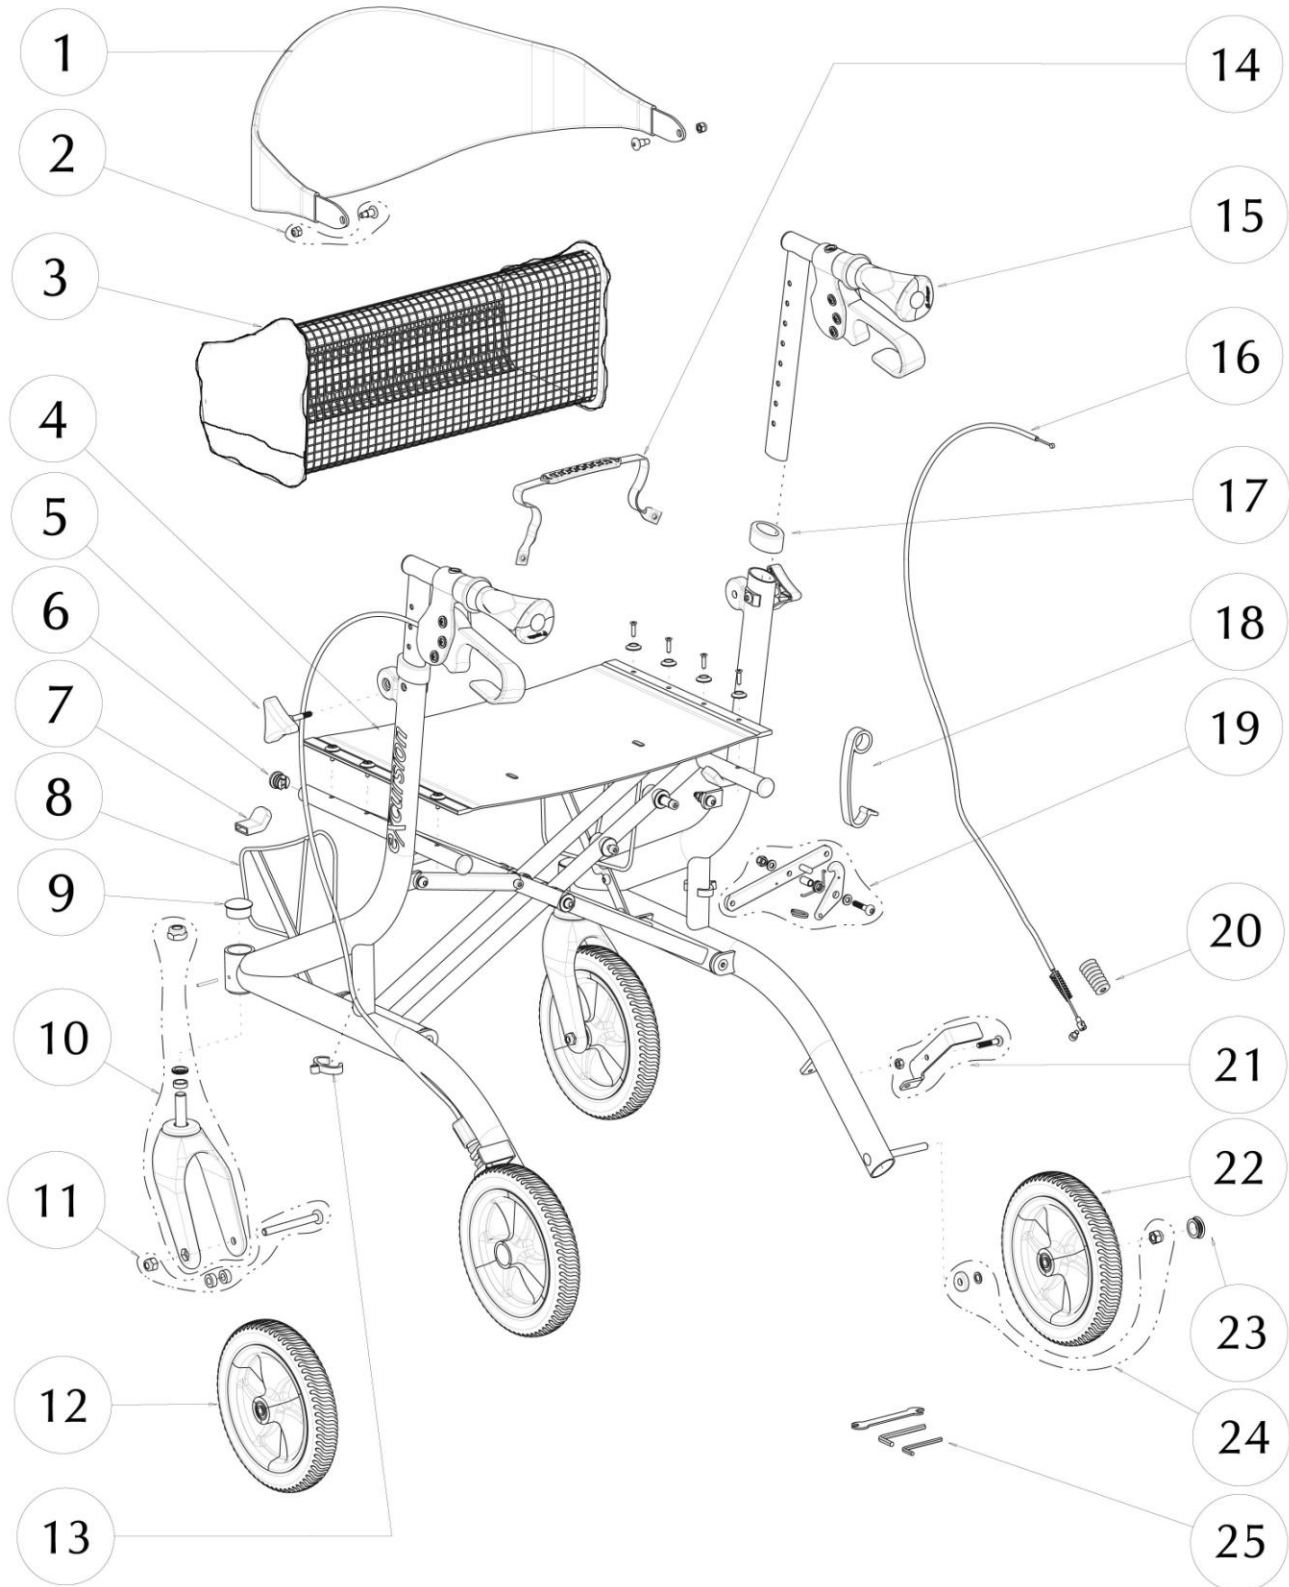

700-921 (PACIFIC BLUE)
AIRGO X20 EXCURSION ROLLATOR
SIDE-FOLDING, AIRGO HANDLES AND COMFORT-GRIP WHEELS

700-921 (PACIFIC BLUE)
AIRGO X20 EXCURSION ROLLATOR
SIDE-FOLDING, AIRGO HANDLES AND COMFORT-GRIP WHEELS