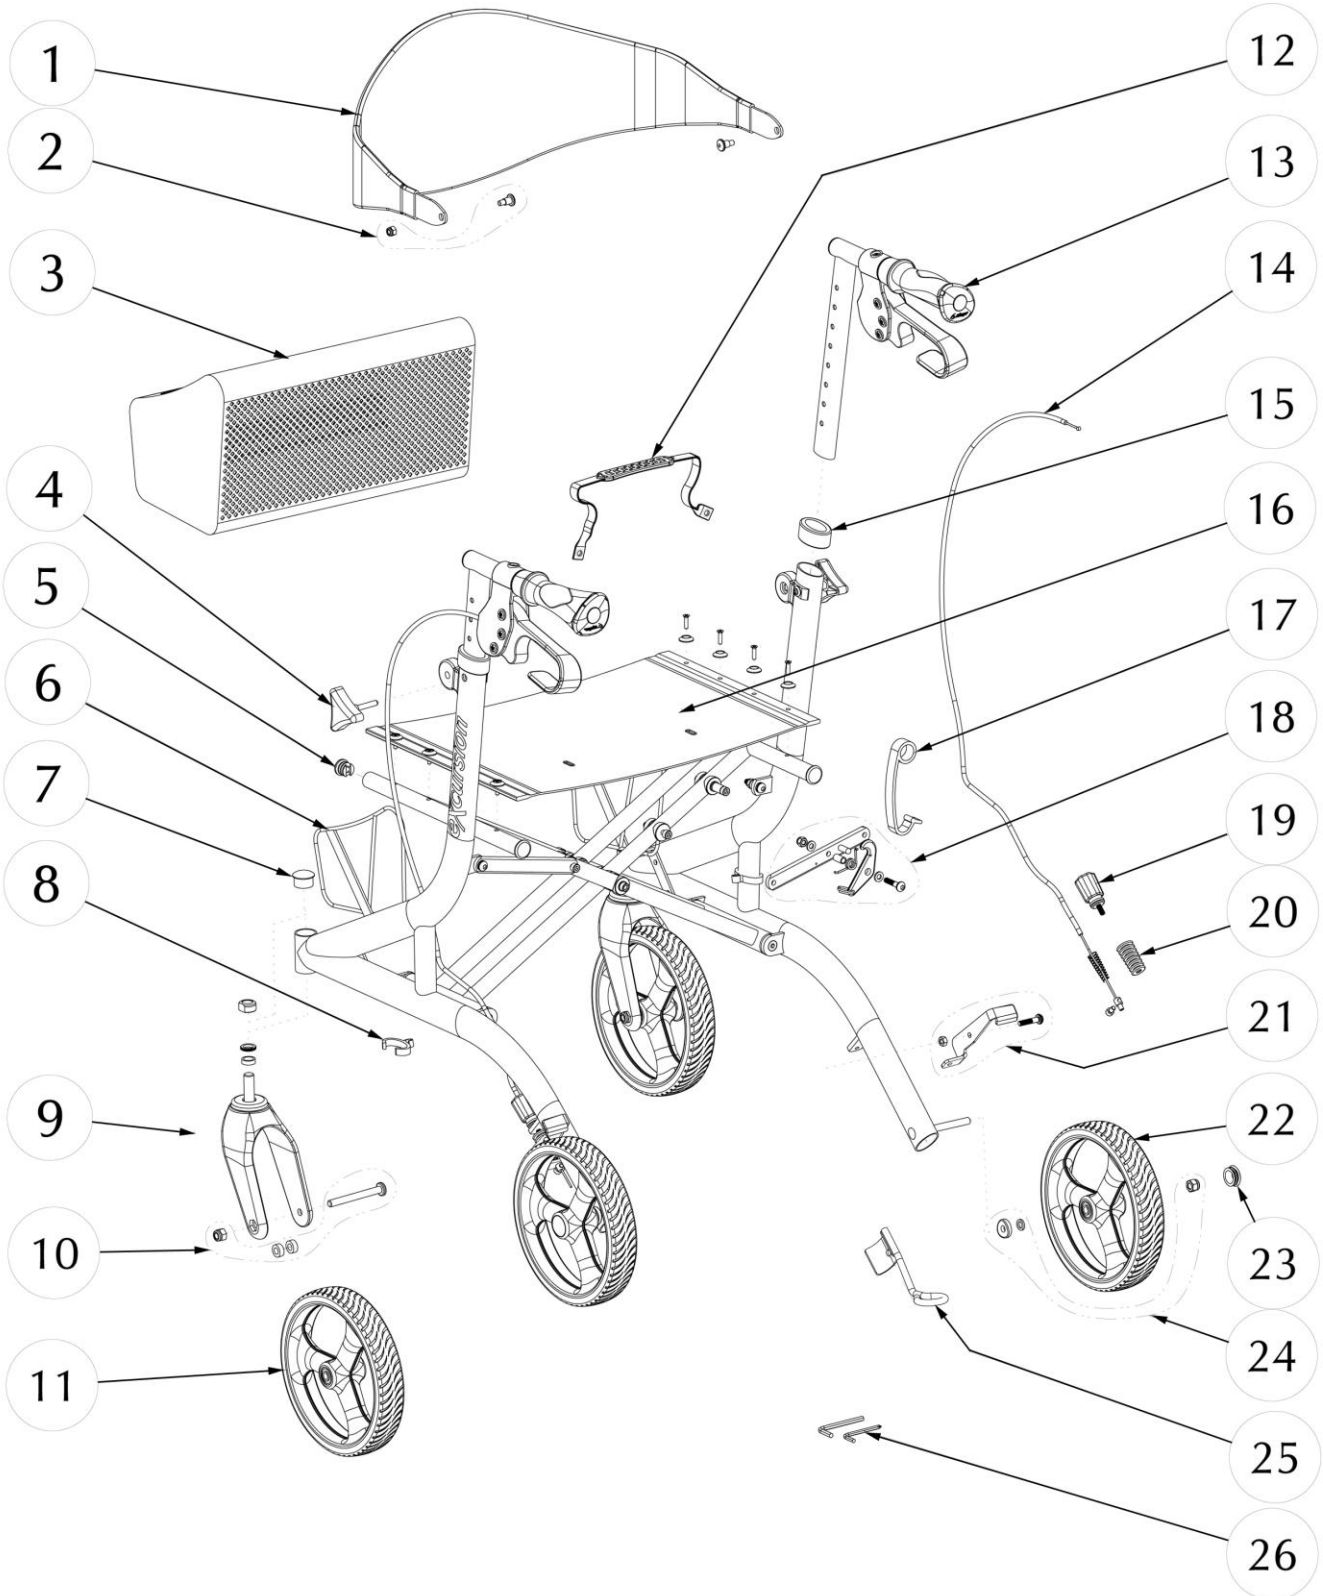

700-920 (PEARL BLACK) AIRGO X20 EXCURSION ROLLATOR SIDE-FOLDING, AIRGO HANDLES AND COMFORT-GRIP WHEELS

700-920 (PEARL BLACK)
AIRGO X20 EXCURSION ROLLATOR
SIDE-FOLDING, AIRGO HANDLES AND COMFORT-GRIP WHEELS

Item #	AMG Part #	Item Description	Qty Per Unit	Sold by
1.	A01-101	Full Contoured Backrest, Black	1 EA	1 EA
2.	B01-861	Hardware for Backrest	1 ST	1 ST
3.	C23-00053	Soft Basket with Cover for X20, X23 Excursion	1 EA	1 EA
4.	A01-416	Triangular Knob, M6x30mm – 2ea / set	1 ST	1 ST
5.	B01-601	Caps for Seat Tubing, Black (2 Front Caps & 2 Rear Caps)	1 ST	1 ST
6.	B01-871	Mounting Brackets with Hardware, X20, X23 & X-Wide Excursion	1 ST	1 ST
7.	A01-455	Cap for Front 34mm Tubing, Black – 2ea / set	1 ST	1 ST
8.	A01-244	Oval Cable-Clip, Black – 2 ea / set	1 ST	1 ST
9.	B01-303	Front Fork Subassy	2 EA	1 EA
10.	B01-832	Hardware for 8" Front Wheel	2 ST	1 ST
11.	C23-00028	8" Comfort-Plus Front Wheel (2 per set)	1 ST	1 ST
12.	A01-286	Seat Strap, Black	1 EA	1 EA
13.	B01-032BK	Airgo Handle Oval Bar with Brake Handle Subassy	1 PR	1 PR
14.	B01-181	Brake Cable & Sleeve Assembly	1 PR	1 PR
15.	A01-211	Oval Anti-Rattle, Black Plastic – 2ea / set	1 ST	1 ST
16.	B01-281	Vinyl Foldable Seat (17.5" x 12") with Hardware	1 EA	1 EA
17.	A01-282	Fold Stopper Strap, Orange Plastic	1 EA	1 EA
18.	B01-881	Open Seat Mechanism	1 ST	1 ST
19.	B01-185	Bottom Brake Adjustment Assy	2 ST	2 ST
20.	A01-419	Spring Sleeve, Black	2 EA	1 EA
21.	C23-00027	Bottom Brake Subassy, L&R	1 ST	1 ST
22.	C23-00029	8" Comfort-Plus Rear Wheel (2 / set)	1 ST	1 ST
23.	A01-453	Hub Cap for Rear Wheel	2 EA	1 EA
24.	B01-845	Hardware for Rear Wheel	2 ST	1 ST
25.	A01-551	Curb-Climber for Excursion	1 EA	1EA
26.	A01-712	Tool Package of 3	1 ST	1 ST