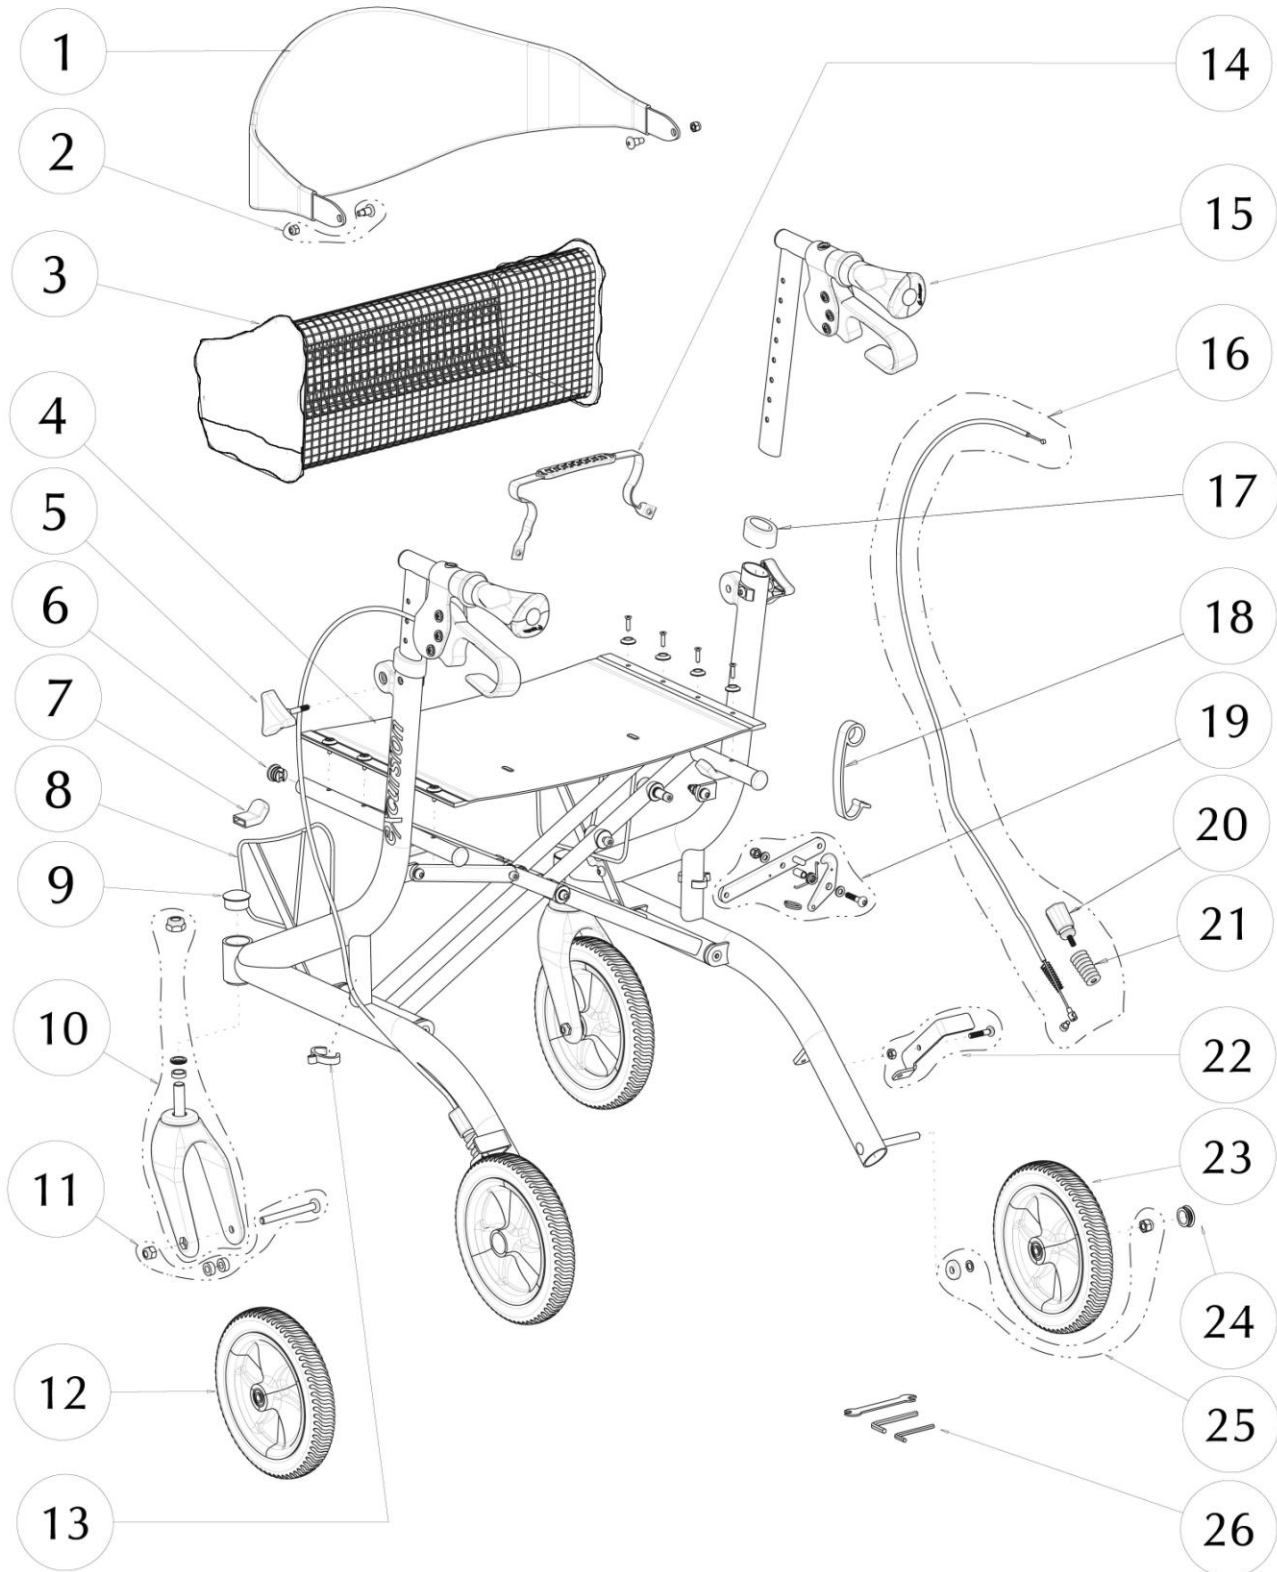

700-920 (PEARL BLACK)
AIRGO X20 EXCURSION ROLLATOR
SIDE-FOLDING, AIRGO HANDLES AND COMFORT-GRIP WHEELS

700-920 (PEARL BLACK)
AIRGO X20 EXCURSION ROLLATOR
SIDE-FOLDING, AIRGO HANDLES AND COMFORT-GRIP WHEELS

Item #	AMG Part #	Item Description	Qty Per Unit	Sold by
1.	A01-101	Full Contoured Backrest, Black	1 EA	1 EA
2.	B01-861	Hardware for Backrest (2 Special Bolts M6x16mm & 2 Hex Locknuts)	1 ST	1 ST
3.	A01-621	Soft Basket for X20, X23 Excursion & Fusion	1 EA	1 EA
4.	B01-281	Nylon Foldable Seat (17.5" x 12") with Hardware (8 screws M4x14mm & 8 Black Plastic Washers)	1 EA	1 EA
5.	A01-416	Triangular Knob, M6x30mm – 2ea / set	1 ST	1 ST
6.	B01-601	Caps for Seat Tubing, Black (2 Front Caps & 2 Rear Caps)	1 ST	1 ST
7.	A01-450	Seat Support Bracket Cover, Black - 2 ea / set	1 ST	1 ST
8.	B01-871	Mounting Brackets with Hardware, X20, X23 & X-Wide Excursion	1 ST	1 ST
9.	A01-455	Cap for Front 34mm Tubing, Black – 2ea / set	1 ST	1 ST
10.	B01-303	Front Fork Subassy,(Black Plastic Fork, 2 Bearings, Fork Cover, Fork Bolt M12x65mm, Aluminum Spacer, Spring-Washer & Locknut M12)	2 EA	1 EA
11.	B01-832	Hardware for 8" Front Wheel (Bolt M8x78.5mm, 2 Aluminum Spacers & Hex Nut M8)	2 ST	1 ST
12.	B01-141	8" Comfort-Plus Front Wheel (PU Tire 8"x1.25" with Full Hub, Bushing & 2 Bearings)	2 EA	1 EA
13.	A01-244	Oval Cable-Clip, Black – 2 ea / set	1 ST	1 ST
14.	A01-286	Seat Strap, Black	1 EA	1 EA
15.	B01-032BK	Airgo Handle Oval Bar with Brake Handle Subassy (2 Handle Oval Bars, 2 Brake Handles with Hardware & 2 Grey Airgo Handle Grips)	1 PR	1 PR
16.	B01-181	Brake Cable & Sleeve Assembly (Cable, Sleeve 860mm, Bottom Brake Adjustment, Spring, Spring Sleeve, Cable Stopper with Screw M5x6mm & Fishtail Stopper)	1 PR	1 PR
17.	A01-211	Oval Anti-Rattle, Black Plastic – 2ea / set	1 ST	1 ST
18.	A01-282	Fold Stopper Strap, Orange Plastic	1 EA	1 EA
19.	B01-881	Open Seat Mechanism (Right Link Bar, Bolt M6x28mm, Alum. Bracket, Spring, Chromed Ring, Brass Sleeve, 2 Grey Plastic Washers & Hex Nut M6)	1 ST	1 ST
20.	B01-185	Bottom Brake Adjustment Assy (Orange Knob, Spring & Orange Adj. Screw)	2 ST	2 ST
21.	A01-419	Spring Sleeve, Black	2 EA	1 EA
22.	B01-159	Bottom Brake Assy, L&R (2 Bolts M6x22mm, Left & Right Brake Pad & 2 Hex Nuts)	1 ST	1 ST
23.	B01-142	8" Comfort-Plus Rear Wheel (PU Tire 8"x1.25" with Full Hub, Bushing & 2 Bearings)	2 EA	1 EA
24.	A01-453	Hub Cap for Rear Wheel	2 EA	1 EA
25.	B01-845	Hardware for Rear Wheel (Locknut M8, Curved Washer & Steel Washer)	2 ST	1 ST
26.	A01-712	Tool Package of 3 (#4mm, #5mm Allen Keys & 8-10mm Wrench)	1 ST	1 ST