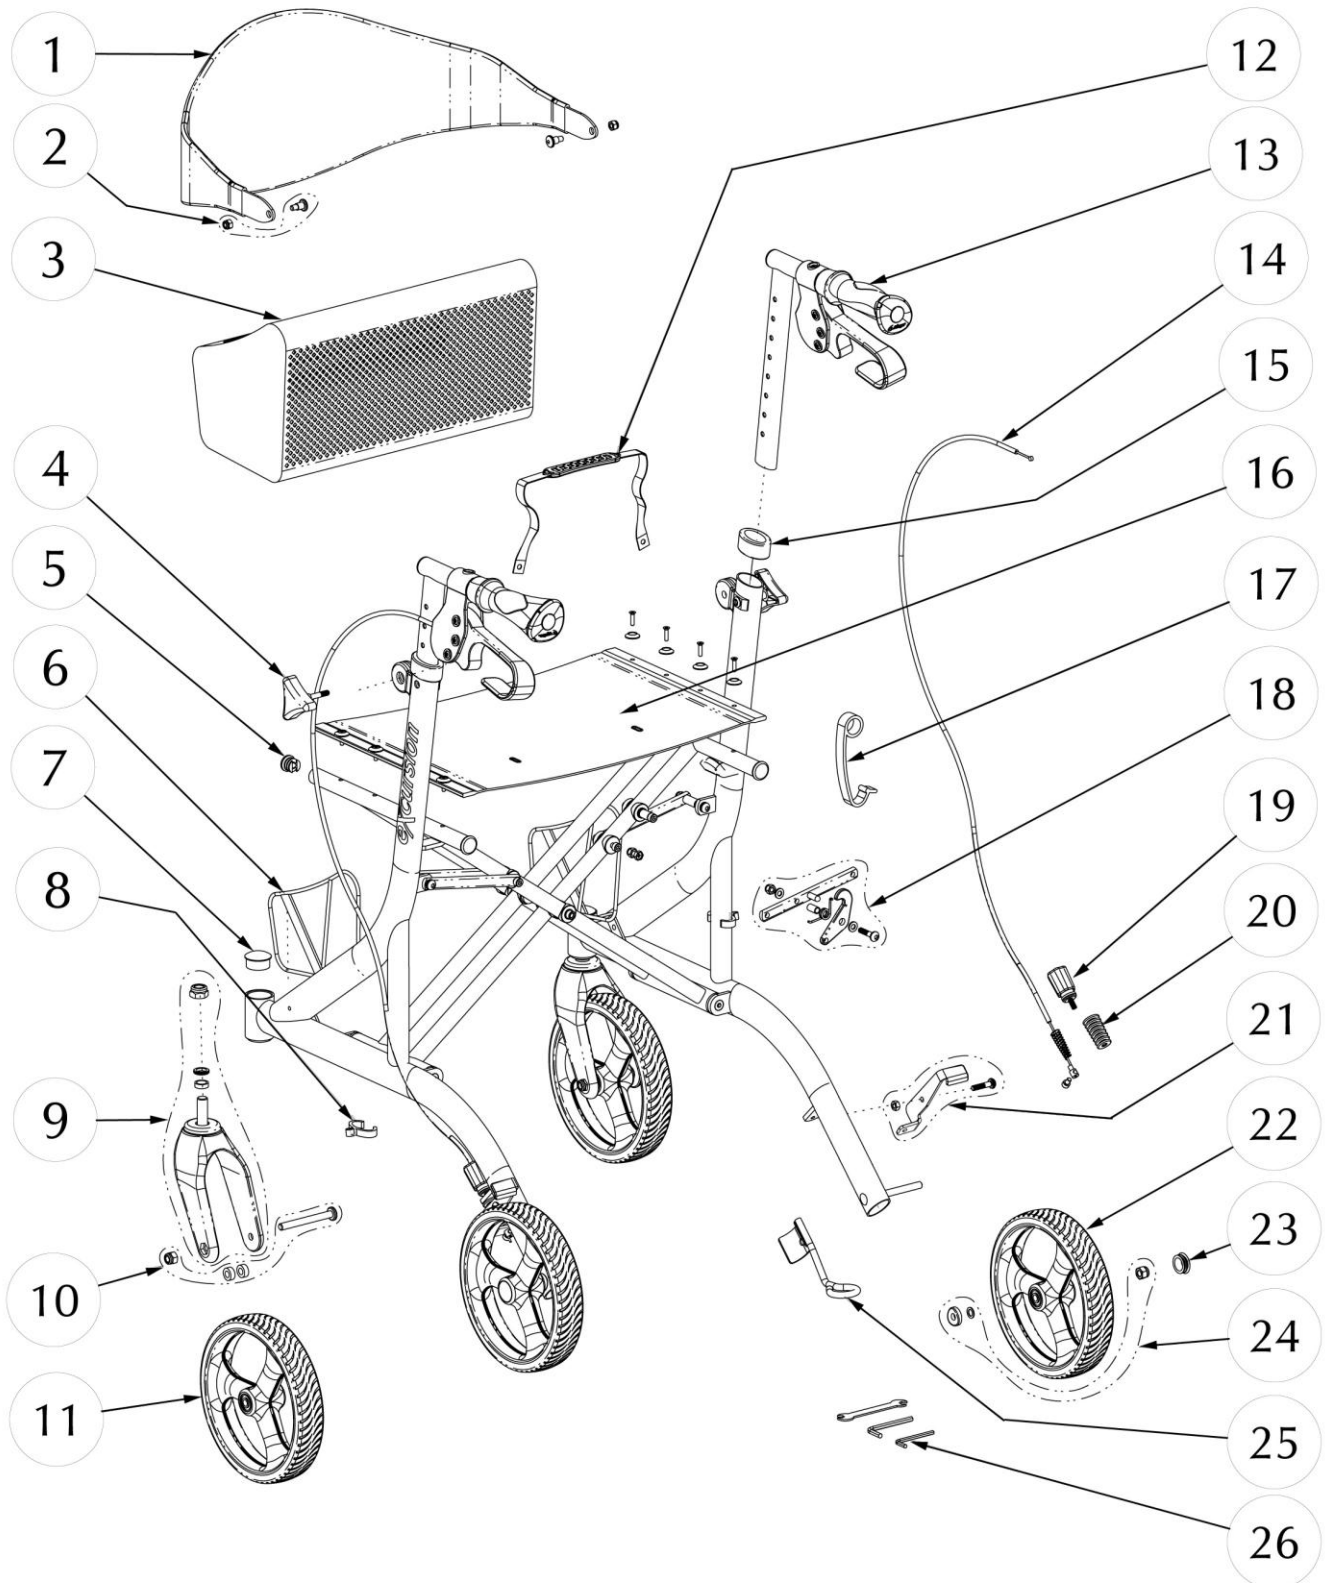

700-917 (PACIFIC BLUE)
AIRGO X23 EXCURSION ROLLATOR
SIDE-FOLDING, AIRGO HANDLES AND COMFORT-GRIP WHEELS

700-917 (PACIFIC BLUE)
AIRGO X23 EXCURSION ROLLATOR
SIDE-FOLDING, AIRGO HANDLES AND COMFORT-GRIP WHEELS

Item #	AMG Part #	Item Description	Qty Per Unit	Sold by
1.	A01-101	Full Contoured Backrest, Black	1 EA	1 EA
2.	B01-861	Hardware for Backrest	1 ST	1 ST
3.	C23-00053	Soft Basket with Cover for X20, X23 Excursion	1 EA	1 EA
4.	A01-416	Triangular Knob, M6x30mm – 2ea / set	1 ST	1 ST
5.	B01-601	Caps for Seat Tubing, Black (2 Front Caps & 2 Rear Caps)	1 ST	1 ST
6.	B01-871	Mounting Brackets with Hardware, X20, X23 & X-Wide Excursion	1 ST	1 ST
7.	A01-455	Cap for Front 34mm Tubing, Black – 2ea / set	1 ST	1 ST
8.	A01-244	Oval Cable-Clip, Black – 2 ea / set	1 ST	1 ST
9.	B01-303	Front Fork Subassy	2 EA	1 EA
10.	B01-832	Hardware for 8" Front Wheel	2 ST	1 ST
11.	C23-00028	8" Comfort-Plus Front Wheel (2 per set)	1 ST	1 ST
12.	A01-286	Seat Strap, Black	1 EA	1 EA
13.	B01-031BL	Airgo Handle Oval Bar with Brake Handle Subassy	1 PR	1 PR
14.	B01-181	Brake Cable & Sleeve Assembly	1 PR	1 PR
15.	C23-00049	Oval Anti-Rattle, Black Plastic – 2ea / set	1 ST	1 ST
16.	B01-281	Vinyl Foldable Seat (17.5" x 12") with Hardware	1 EA	1 EA
17.	A01-282	Fold Stopper Strap, Orange Plastic	1 EA	1 EA
18.	B01-881	Open Seat Mechanism	1 ST	1 ST
19.	B01-185	Bottom Brake Adjustment Assy	2 ST	2 ST
20.	A01-419	Spring Sleeve, Black	2 EA	1 EA
21.	C23-00027	Bottom Brake Subassy, L&R	1 ST	1 ST
22.	C23-00029	8" Comfort-Plus Rear Wheel (2 per set)	1 ST	1 ST
23.	A01-453	Hub Cap for Rear Wheel	2 EA	1 EA
24.	B01-845	Hardware for Rear Wheel	2 ST	1 ST
25.	A01-551	Curb-Climber for Excursion	1 EA	1EA
26.	A01-712	Tool Package of 3	1 ST	1 ST