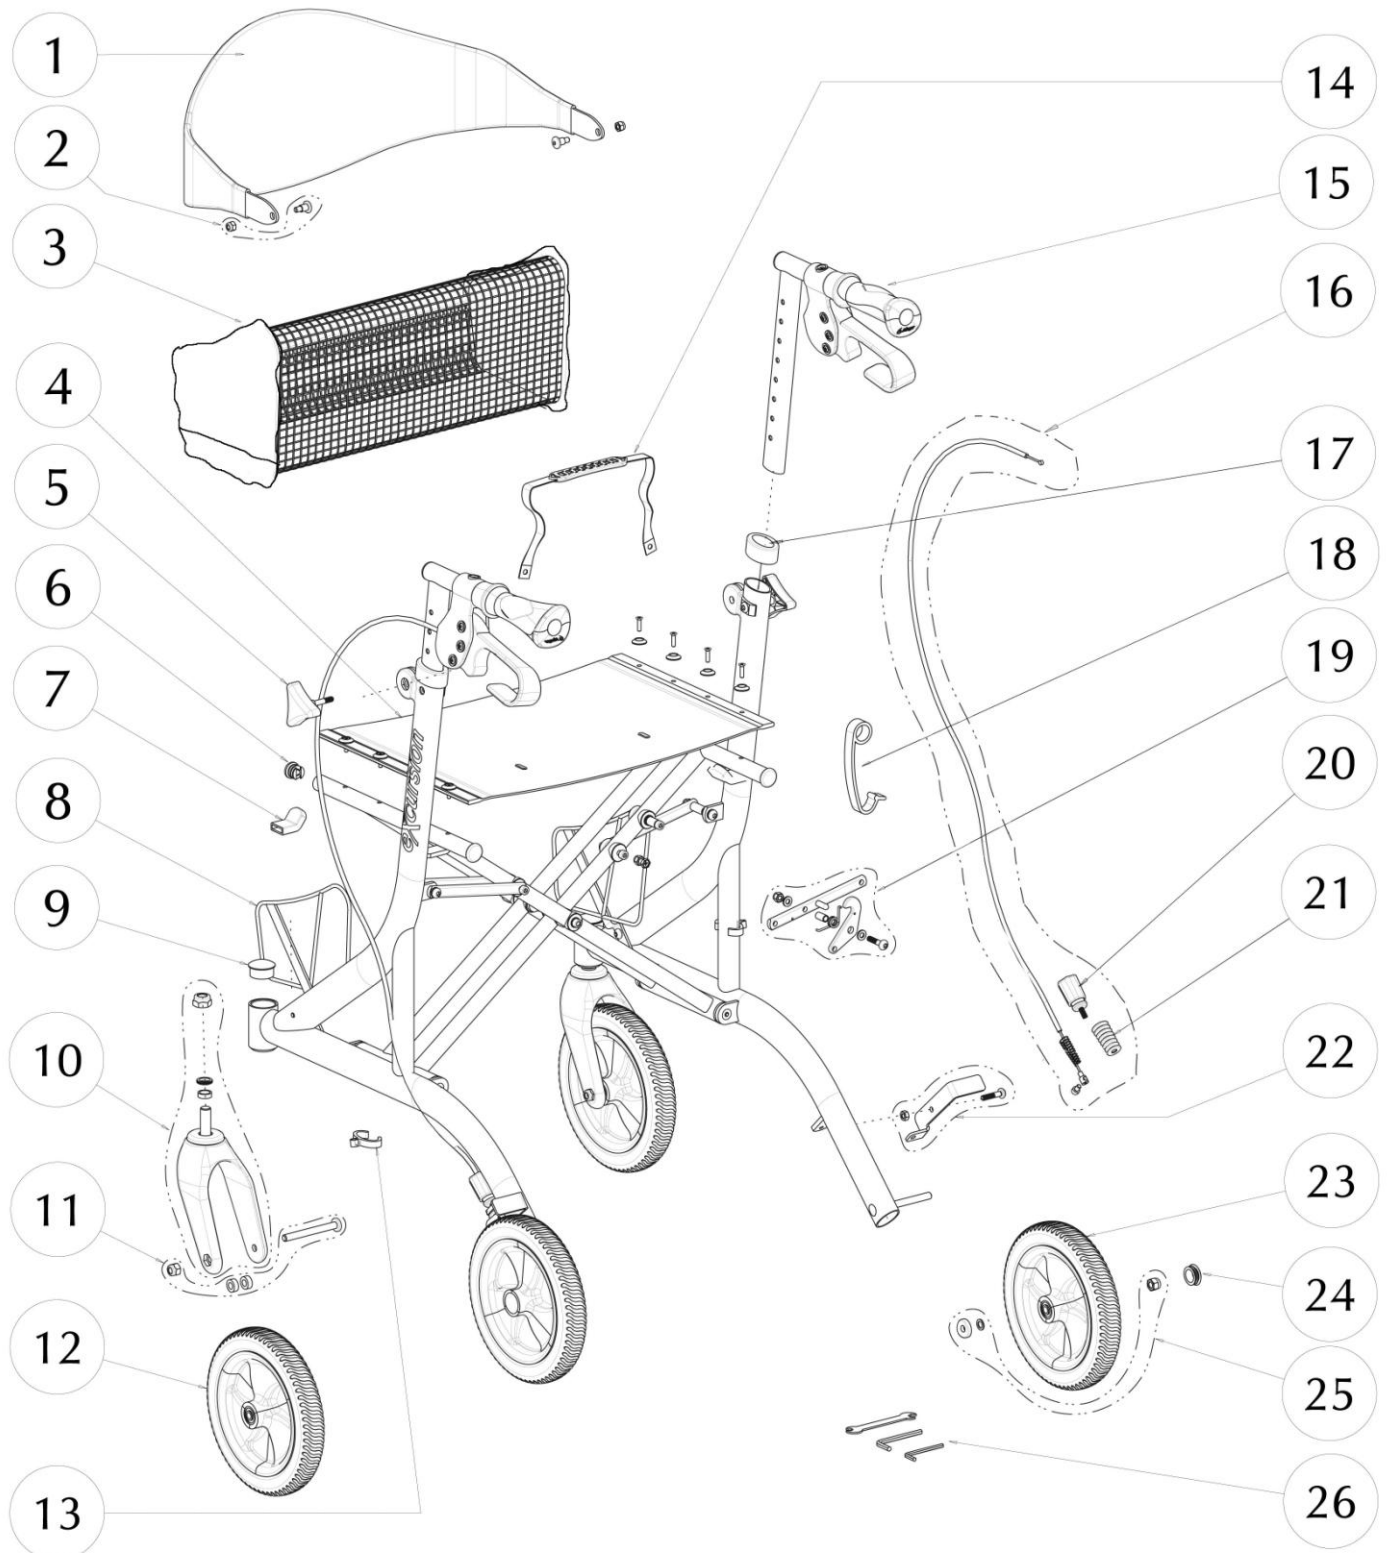

700-917 (PACIFIC BLUE)
AIRGO X23 EXCURSION ROLLATOR
SIDE-FOLDING, AIRGO HANDLES AND COMFORT-GRIP WHEELS

700-917 (PACIFIC BLUE)
AIRGO X23 EXCURSION ROLLATOR
SIDE-FOLDING, AIRGO HANDLES AND COMFORT-GRIP WHEELS

Item #	AMG Part #	Item Description	Qty Per Unit	Sold by
1.	A01-101	Full Contoured Backrest, Black	1 EA	1 EA
2.	B01-861	Hardware for Backrest (2 Special Bolts M6x16mm & 2 Hex Locknuts)	1 ST	1 ST
3.	A01-621	Soft Basket for X20, X23 Excursion & Fusion	1 EA	1 EA
4.	B01-281	Nylon Foldable Seat (17.5" x 12") with Hardware (8 screws M4x14mm & 8 Black Plastic Washers)	1 EA	1 EA
5.	A01-416	Triangular Knob, M6x30mm – 2ea / set	1 ST	1 ST
6.	B01-601	Caps for Seat Tubing, Black (2 Front Caps & 2 Rear Caps)	1 ST	1 ST
7.	A01-450	Seat Support Bracket Cover, Black - 2 ea / set	1 ST	1 ST
8.	B01-871	Mounting Brackets with Hardware, X20, X23 & X-Wide Excursion	1 ST	1 ST
9.	A01-455	Cap for Front 34mm Tubing, Black – 2ea / set	1 ST	1 ST
10.	B01-303	Front Fork Subassy,(Black Plastic Fork, 2 Bearings, Fork Cover, Fork Bolt M12x65mm, Aluminum Spacer, Spring-Washer & Locknut M12)	2 EA	1 EA
11.	B01-832	Hardware for 8" Front Wheel (Bolt M8x78.5mm, 2 Aluminum Spacers & Hex Nut M8)	2 ST	1 ST
12.	B01-141	8" Comfort-Plus Front Wheel (PU Tire 8"x1.25" with Full Hub, Bushing & 2 Bearings)	2 EA	1 EA
13.	A01-244	Oval Cable-Clip, Black – 2 ea / set	1 ST	1 ST
14.	A01-286	Seat Strap, Black	1 EA	1 EA
15.	B01-031BL	Airgo Handle Oval Bar with Brake Handle Subassy (2 Handle Oval Bars, 2 Brake Handles with Hardware & 2 Blue Airgo Handle Grips)	1 PR	1 PR
16.	B01-181	Brake Cable & Sleeve Assembly (Cable, Sleeve 860mm, Bottom Brake Adjustment, Spring, Spring Sleeve, Cable Stopper with Screw M5x6mm & Fishtail Stopper)	1 PR	1 PR
17.	C23-00049	Oval Anti-Rattle, Black Plastic (for X23) – 2ea / set	1 ST	1 ST
18.	A01-282	Fold Stopper Strap, Orange Plastic	1 EA	1 EA
19.	B01-881	Open Seat Mechanism (Right Link Bar, Bolt M6x28mm, Alum. Bracket, Spring, Chromed Ring, Brass Sleeve, 2 Grey Plastic Washers & Hex Nut M6)	1 ST	1 ST
20.	B01-185	Bottom Brake Adjustment Assy (Orange Knob, Spring & Orange Adj. Screw)	2 ST	2 ST
21.	A01-419	Spring Sleeve, Black	2 EA	1 EA
22.	B01-159	Bottom Brake Assy, L&R (2 Bolts M6x22mm, Left & Right Brake Pad & 2 Hex Nuts)	1 ST	1 ST
23.	B01-142	8" Comfort-Plus Rear Wheel (PU Tire 8"x1.25" with Full Hub, Bushing & 2 Bearings)	2 EA	1 EA
24.	A01-453	Hub Cap for Rear Wheel	2 EA	1 EA
25.	B01-845	Hardware for Rear Wheel (Locknut M8, Curved Washer & Steel Washer)	2 ST	1 ST
26.	A01-712	Tool Package of 3 (#4mm, #5mm Allen Keys & 8-10mm Wrench)	1 ST	1 ST